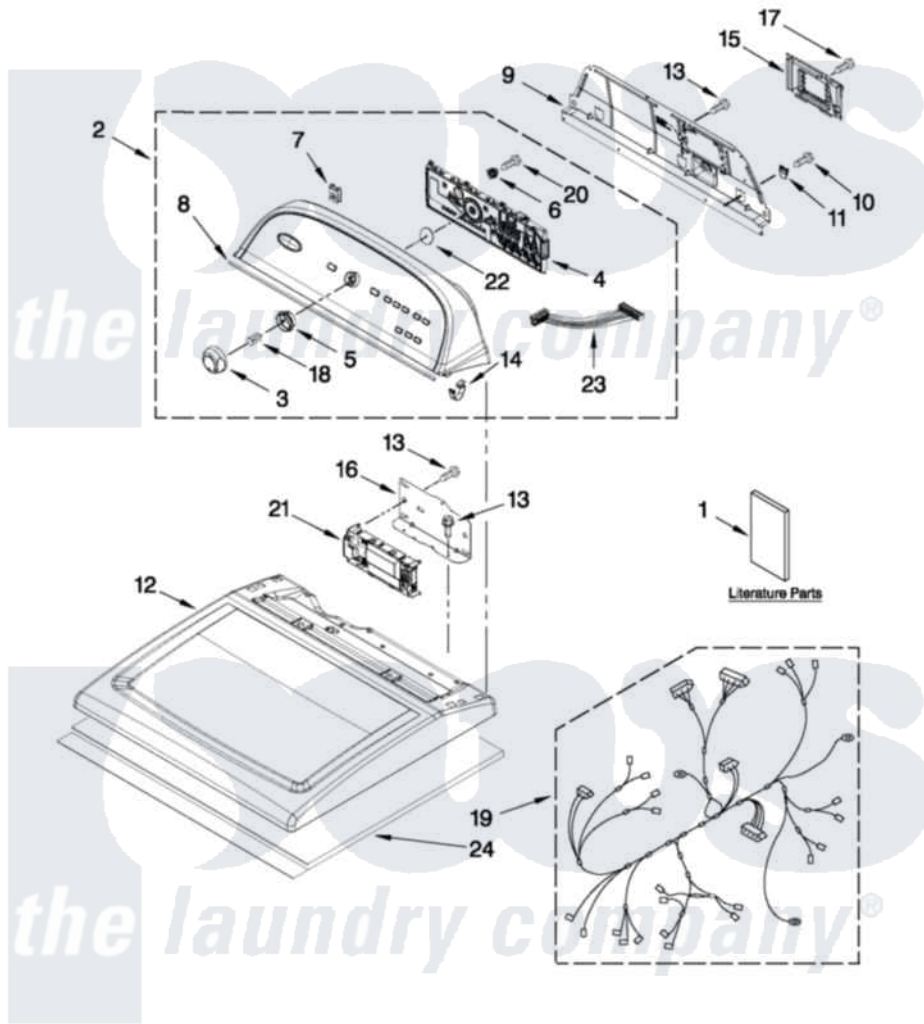

Whirlpool YWED5700XL0 01 - TOP AND CONSOLE PARTS

TOP AND CONSOLE PARTS

For Models: YWED5700XW0, YWED5700XL0
(White) (Silver)

ELECTRIC DRYER

FOR ORDERING INFORMATION REFER TO PARTS PRICE LIST

3-11 Printed in U.S.A. (LT)(bay)

1

Part No. W10389489 Rev. B

Whirlpool [Residential Whirlpool YWED5700XL0 Dryer Parts](#) Parts Diagram 01 - TOP AND CONSOLE PARTS
Click on the part number to view part

Item	Original Part Number	Replaced By	Status	Part Description
1	W10115228		Not Available	INSTRUCTIONS, INSTALLATION
"	W10097053		Not Available	GUIDE, USE & CARE
"	W10097034		Not Available	TECH SHEET
2	W10269611			Console Assembly
"	W10293251			Console Assembly
3	W10251392			Knob Assembly
"	W10251394			Assembly, Knob White And Silver Models
4	W10269626			User Interface Assembly
5	W10325119			Spacer, Knob
6	W10274524			Tensioner, Facia
7	W10298336			8-18 Nch, U-Type NUT
8	W10280079			Seal, Console
9	W10096969			Panel, Rear Console
10	693995			Screw, Hex Head
11	W10279552			Plug-Upper Rear Panel

12	W10260246		Top
"	W10268729		Top
13	3390647	488729	Screw
14	8312709		Clip-Console
15	W10286180	W10119283	Cover, Terminal Block
16	W10271580		Bracket, Motor Control
17	3390814	90767	Screw, 8A X 3/8 HeX Washer Head Tapping
18	8536939		Clip, Knob
19	W10287254	Not Available	HARNESSE, ELECTRIC
20	W10219342		Screw, Baffle Mounting
21	W10347319		CCU-Control
22	W10323092		Seal, User Interface
23	W10285494		Cable, User Interface
24	W10123956		Dampening Panel