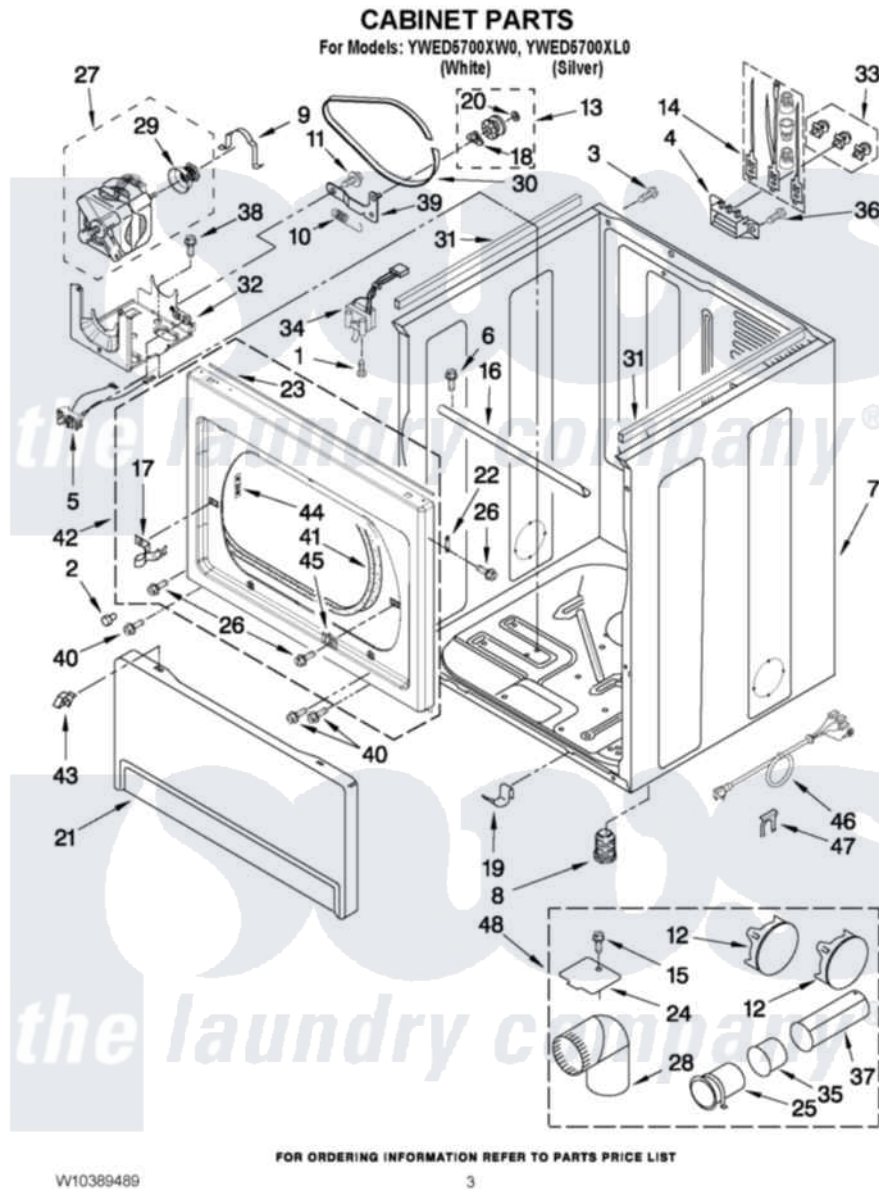

Whirlpool YWED5700XL0 02 - CABINET PARTS

Whirlpool [Residential Whirlpool YWED5700XL0 Dryer Parts](#) Parts Diagram 02 - CABINET PARTS
Click on the part number to view part

Item	Original Part Number	Replaced By	Status	Part Description
1	697773	3395530		Screw
2	693152			Bumper, Console
3	8533971	90767		Screw, 8A X 3/8 HeX Washer Head Tapping
4	3397659			Block, Terminal
5	W10246525	W10314253		Switch, Assembly Broken Belt
6	3390647	488729		Screw
7	8310656			Cabinet
"	W10292891			Cabinet
8	3392100	49621		Feet-Leveling
NI	279810			Foot-Optional
9	660658			Clamp, Motor Mounting 343481 685441
10	3387374			Spring, Idler
11	3389420			Retainer-Idler 1/4-20 X 1/16
12	49252			Plug, Multivalent
"	W10151499	W10404617		Plug, Multivalent

13	3388672	279640	Pulley-ldr
14	279318		Terminal Tinned And Brass Panel
15	3390646	W10139210	Screw, 8-18 X 5/16
16	W10236068		Bracket, Cabinet
17	3403431		Strike, Panel
18	690997		Washer, Thrust
19	W10291934		Clip
20	W10121334		Washer, Thrust
21	697215	3406797	Toe Panel
"	W10096974		Toe Panel
22	W10191265		Plug, Hinge Screw Front Panel
"	W10304147		Plug, Hinge Screw
23	W10312811		Seal, Spill Guard
24	3394331		Plate Cover
25	8563747		Exhaust Pipe Medium Pipe
26	342055	488627	Screw
27	8538263	279787	Motor-Drve
28	49026		4" - 90° Elbow
29	8578220		Pulley, Motor
30	3387610	661570	Belt
31	W10336128		Seal, Spill Guard
32	W10242878		Bracket, Motor Mounting
33	279393		Terminal Block Screw Kit
34	3406107		Door Switch Assembly
35	8563750		Exhaust Pipe
36	3393008	308685	Side Trim)
37	8563749		Exhaust Pipe
38	343641	681414	Screw, 10AB X 1/2
39	3388674	W10118756	Idler Bracket
40	3357011	308685	Side Trim)
41	3387242		Seal, Front Panel
42	W10362983		Upper Front Panel
"	W10362984		Upper Front Panel
43	3388229		Retainer, Toe Panel
44	3390902		Clip, Door Hinge
45	3403630		Plug, Strike Hole
"	W10097055		Plug, Strike
46	8579325		Power Cord
47	694415		Clip, Strain Relief
NI	W10331132		Dryer Exhaust Kit