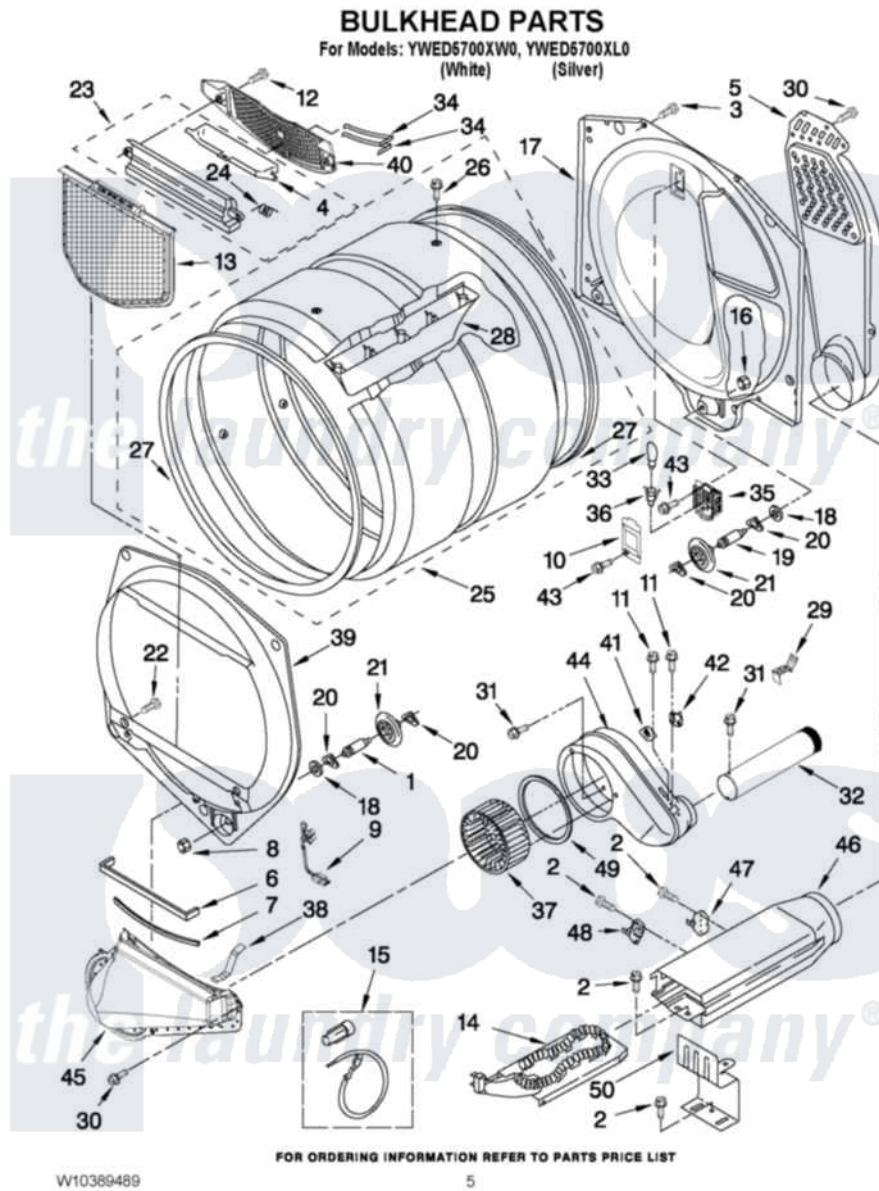

Whirlpool YWED5700XL0 03 - BULKHEAD PARTS

Whirlpool Residential Whirlpool YWED5700XL0 Dryer Parts Parts Diagram 03 - BULKHEAD PARTS
Click on the part number to view part

Item	Original Part Number	Replaced By	Status	Part Description
1	W10359271			Shaft, Drum Roller Threads
2	90767			Screw, 8A X 3/8 HeX Washer Head Tapping
3	3390647	488729		Screw
4	W10153413			Door, Lint Screen
5	697354	3387911		Duct-Air
6	697813			Seal, Outlet Housing
7	697814	697813		Seal, Outlet Housing
8	3934666	W10080210		Nut, 3/8 X 16
9	W10298258			Harness, Sensor
10	3402841	8532165		Lens, Drum Light
11	693995			Screw, Hex Head
12	3357011	308685		Side Trim)
13	W10049370	W10120998		Screen
14	3387747			Element, Heater
15	279457			Wire Kit, Terminal
16	W10001120	W10080190		Nut, 3/8-16

17	8520836		Bulkhead, Rear
18	3387459	W10080960	Washer, Support
19	W10359272		Shaft, Roller Drum Threads
20	690997		Washer, Thrust
21	W10314171		Roller, Support Assembly
22	3357011	308685	Side Trim)
23	W10153423		Outlet Grille, Housing Assembly
24	3394986		Spring, Lint Screen Door
25	8318215	W10197999	Drum
26	W10219342		Screw, Baffle Mounting
27	W10166807	280114	Seal
28	697693	W10113136	Baffle, Drum
29	8572105		Retainer, Toe Panel
30	693995		Screw, Hex Head
31	489463		Screw, 8-18 X 1/16
32	8066224	279936	Kit-Exhst
33	3406124	22002263	Lamp
34	3387223		Electrode, Sensor
35	8578825		Bracket, Drum Light
36	W10214261		Socket, Drum Light Assembly
37	697772		Wheel, Blower
38	W10345456	8066208	Clip-Exhaust
39	697557		Bulkhead, Front
40	W10153412		Grille, Outlet
41	3392519		Thermal Limiter
42	8577274		Thermostat 295F
43	487909	488729	Screw
44	8544362	W10119255	Housing, Blower
45	8066168	W10128606	Duct-Lint
46	3392537		Box, Heater
47	8318314	279973	Kit, Thermal Cut-Off
48	3391914		Thermostat 295 F
49	697770		Seal, Cover Plate Blower Housing
50	8066099		Bracket, Heater Box