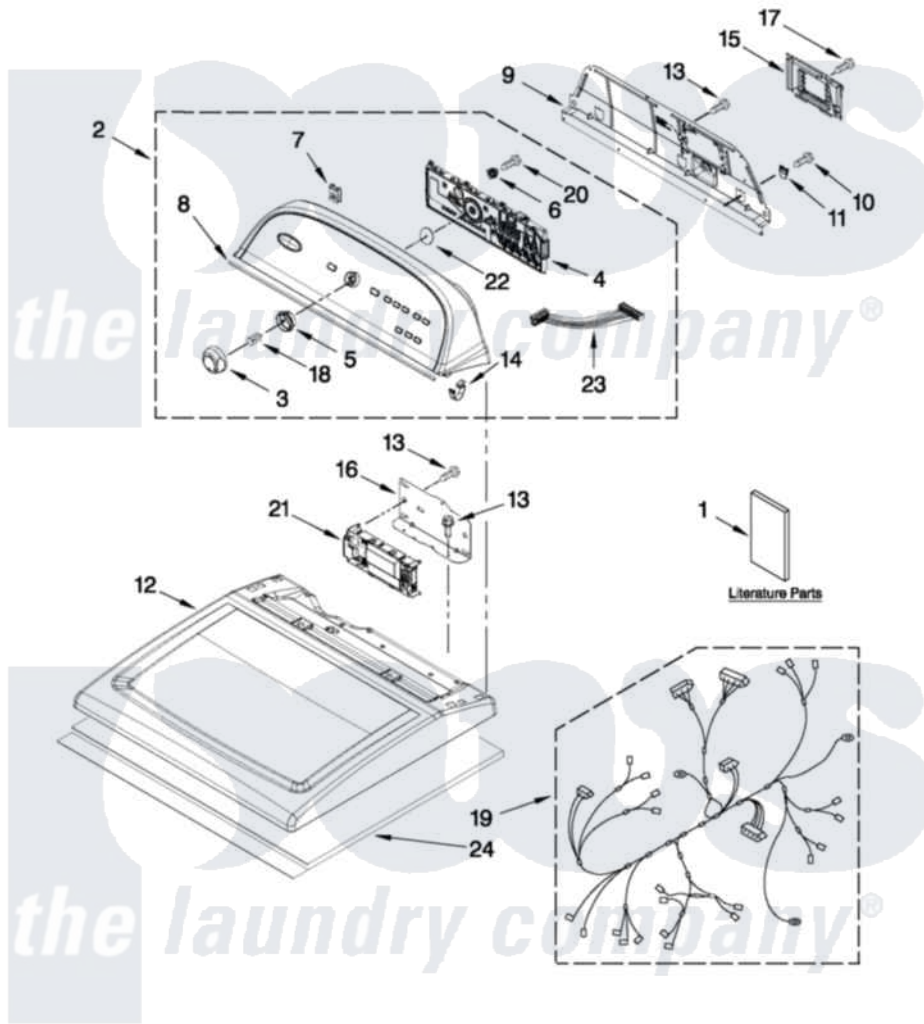

Whirlpool YWED5700XW0 01 - TOP AND CONSOLE PARTS

TOP AND CONSOLE PARTS

For Models: YWED5700XW0, YWED5700XL0
(White) (Silver)

ELECTRIC DRYER

FOR ORDERING INFORMATION REFER TO PARTS PRICE LIST

3-11 Printed in U.S.A. (LT)(bay)

1

Part No. W10389489 Rev. B

Whirlpool Residential Whirlpool YWED5700XW0 Dryer Parts Parts Diagram 01 - TOP AND CONSOLE PARTS

[Click on the part number to view part](#)

Item	Original Part Number	Replaced By	Status	Part Description
1	W10115228		Not Available	INSTRUCTIONS, INSTALLATION
"	W10097053		Not Available	GUIDE, USE & CARE
"	W10097034		Not Available	TECH SHEET
2	W10269611			Console Assembly
"	W10293251			Console Assembly
3	W10251392			Knob Assembly
"	W10251394			Assembly, Knob White And Silver Models
4	W10269626			User Interface Assembly
5	W10325119			Spacer, Knob
6	W10274524			Tensioner, Facia
7	W10298336			8-18 Nch, U-Type NUT
8	W10280079			Seal, Console
9	W10096969			Panel, Rear Console
10	693995			Screw, Hex Head
11	W10279552			Plug-Upper Rear Panel

12	W10260246		Top
"	W10268729		Top
13	3390647	488729	Screw
14	8312709		Clip-Console
15	W10286180	W10119283	Cover, Terminal Block
16	W10271580		Bracket, Motor Control
17	3390814	90767	Screw, 8A X 3/8 HeX Washer Head Tapping
18	8536939		Clip, Knob
19	W10287254	Not Available	HARNESSE, ELECTRIC
20	W10219342		Screw, Baffle Mounting
21	W10347319		CCU-Control
22	W10323092		Seal, User Interface
23	W10285494		Cable, User Interface
24	W10123956		Dampening Panel