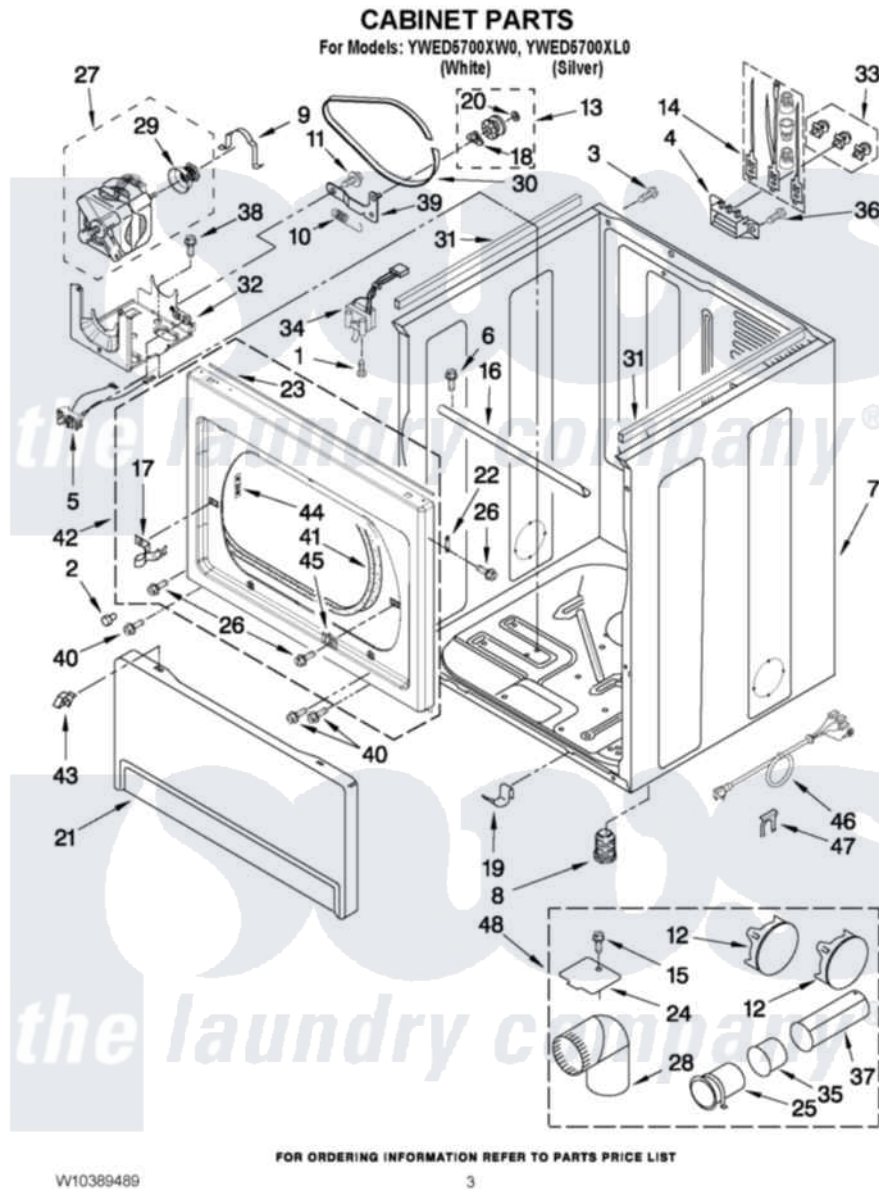

# Whirlpool YWED5700XW0 02 - CABINET PARTS

Whirlpool [Residential Whirlpool YWED5700XW0 Dryer Parts](#) Parts Diagram 02 - CABINET PARTS  
Click on the part number to view part

Item	Original Part Number	Replaced By	Status	Part Description
1	697773	<a href="#">3395530</a>		Screw
2	<a href="#">693152</a>			Bumper, Console
3	8533971	<a href="#">90767</a>		Screw, 8A X 3/8 HeX Washer Head Tapping
4	<a href="#">3397659</a>			Block, Terminal
5	W10246525	<a href="#">W10314253</a>		Switch, Assembly Broken Belt
6	3390647	<a href="#">488729</a>		Screw
7	<a href="#">8310656</a>			Cabinet
"	<a href="#">W10292891</a>			Cabinet
8	3392100	<a href="#">49621</a>		Feet-Leveling
NI	<a href="#">279810</a>			Foot-Optional
9	<a href="#">660658</a>			Clamp, Motor Mounting 343481 685441
10	<a href="#">3387374</a>			Spring, Idler
11	<a href="#">3389420</a>			Retainer-Idler 1/4-20 X 1/16
12	<a href="#">49252</a>			Plug, Multivalent
"	W10151499	<a href="#">W10404617</a>		Plug, Multivalent