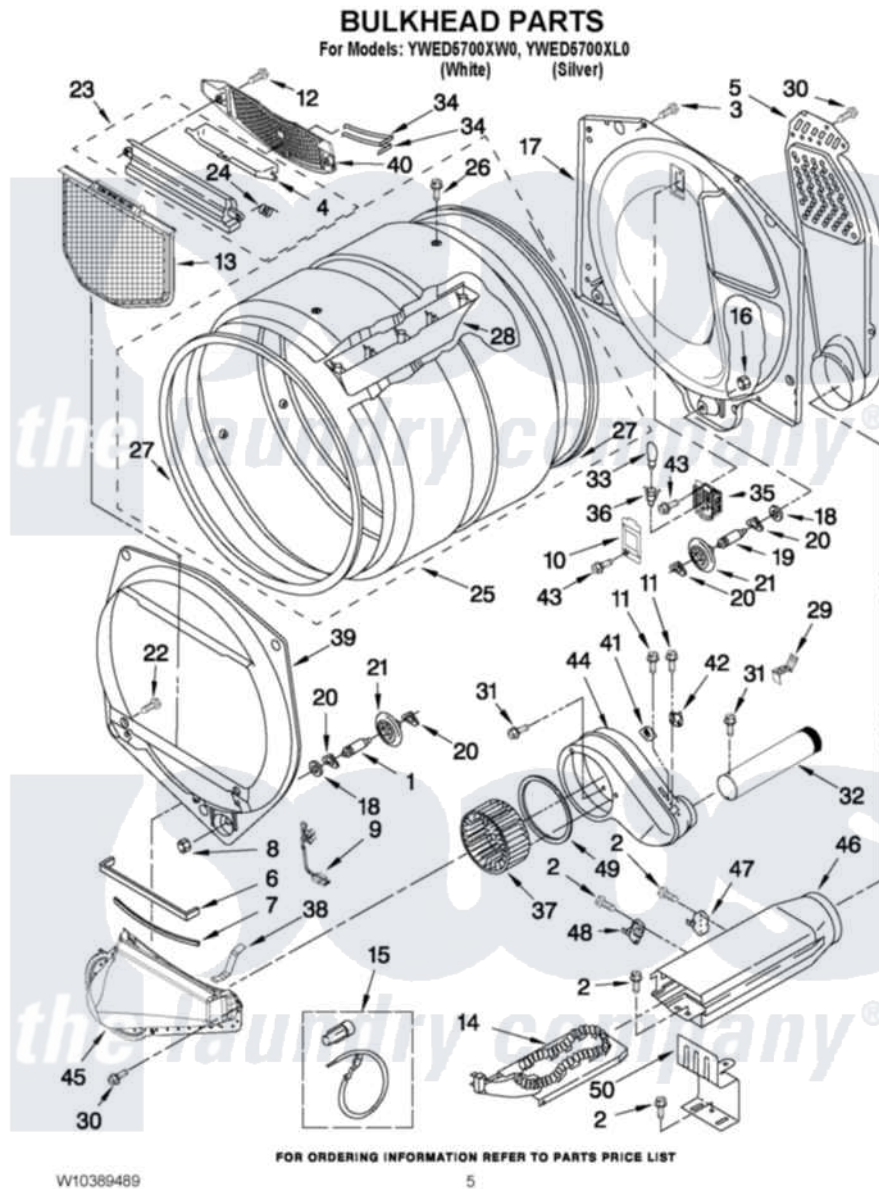

Whirlpool YWED5700XW0 03 - BULKHEAD PARTS

Whirlpool Residential Whirlpool YWED5700XW0 Dryer Parts Parts Diagram 03 - BULKHEAD PARTS
Click on the part number to view part

Item	Original Part Number	Replaced By	Status	Part Description
1	W10359271			Shaft, Drum Roller Threads
2	90767			Screw, 8A X 3/8 HeX Washer Head Tapping
3	3390647	488729		Screw
4	W10153413			Door, Lint Screen
5	697354	3387911		Duct-Air
6	697813			Seal, Outlet Housing
7	697814	697813		Seal, Outlet Housing
8	3934666	W10080210		Nut, 3/8 X 16
9	W10298258			Harness, Sensor
10	3402841	8532165		Lens, Drum Light
11	693995			Screw, Hex Head
12	3357011	308685		Side Trim)
13	W10049370	W10120998		Screen
14	3387747			Element, Heater
15	279457			Wire Kit, Terminal
16	W10001120	W10080190		Nut, 3/8-16

17	8520836		Bulkhead, Rear
18	3387459	W10080960	Washer, Support
19	W10359272		Shaft, Roller Drum Threads
20	690997		Washer, Thrust
21	W10314171		Roller, Support Assembly
22	3357011	308685	Side Trim)
23	W10153423		Outlet Grille, Housing Assembly
24	3394986		Spring, Lint Screen Door
25	8318215	W10197999	Drum
26	W10219342		Screw, Baffle Mounting
27	W10166807	280114	Seal
28	697693	W10113136	Baffle, Drum
29	8572105		Retainer, Toe Panel
30	693995		Screw, Hex Head
31	489463		Screw, 8-18 X 1/16
32	8066224	279936	Kit-Exhst
33	3406124	22002263	Lamp
34	3387223		Electrode, Sensor
35	8578825		Bracket, Drum Light
36	W10214261		Socket, Drum Light Assembly
37	697772		Wheel, Blower
38	W10345456	8066208	Clip-Exhaust
39	697557		Bulkhead, Front
40	W10153412		Grille, Outlet
41	3392519		Thermal Limiter
42	8577274		Thermostat 295F
43	487909	488729	Screw
44	8544362	W10119255	Housing, Blower
45	8066168	W10128606	Duct-Lint
46	3392537		Box, Heater
47	8318314	279973	Kit, Thermal Cut-Off
48	3391914		Thermostat 295 F
49	697770		Seal, Cover Plate Blower Housing
50	8066099		Bracket, Heater Box