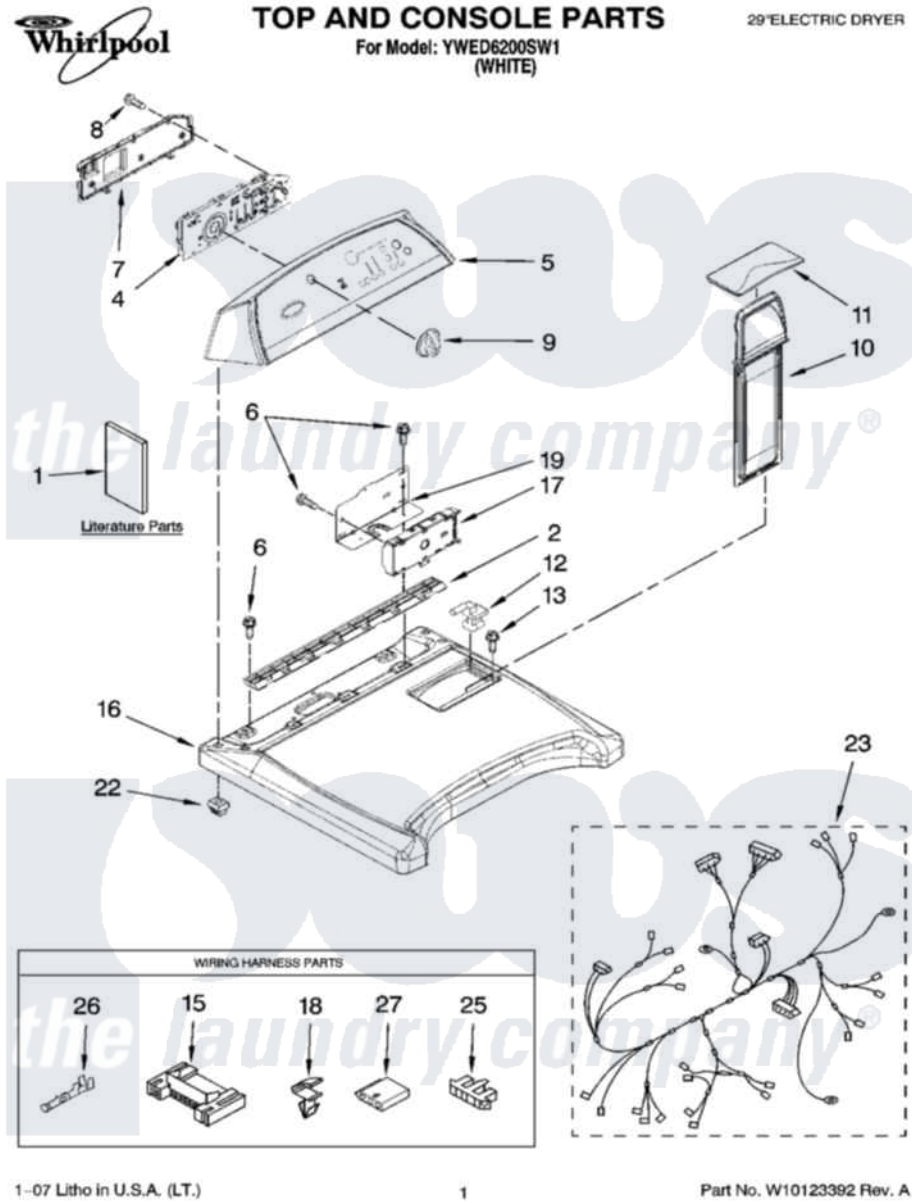

Whirlpool YWED6200SW1 01 - TOP AND CONSOLE PARTS

1-07 Litho in U.S.A. (LT.)

1

Part No. W10123392 Rev. A

Whirlpool Residential Whirlpool YWED6200SW1 Dryer Parts Parts Diagram 01 - TOP AND CONSOLE PARTS
 Click on the part number to view part

Item	Original Part Number	Replaced By	Status	Part Description
1	W10057300		Not Available	Tech Sheet
"	W10054090		Not Available	Guide, Quick Start
"	W10054070		Not Available	Use & Care Guide
"	BLANK		Not Available	Following May Be Purchased DO-IT-YOURSELF REPAIR MANUALS
"	LIT677818	677818L		Diy
2	8558863			Bracket, Console
4	8563976			Assembly, User Interface
5	W10110326			Panel, Console
6	337686		Not Available	SCREW, 8-18 X .500
7	8564265			Cover, Rear- User Interface
8	W10003770			Screw, 6-19 X 1/2
9	8574957			Knob, Assembly
10	8572270			Assembly, Lint Screen
11	W10044320	W10168227		Cover, Lint Screen
12	W10044470			Hinge, RH

"	W1004480		Hinge, L.H.
13	W10001580		Screw, 10-16 X 5/16
15	3395683		Receptacle, Multi-Terminal
16	8565021		Top
17	W10118244	W10111617	Control, Electronic
18	3394427		Clip-Harness
19	8563853		Bracket, Machine Controller
22	8558853		Screw, Grommet
23	W10111431	Not Available	Harness Wiring
25	3936144		Do-It-Yourself Repair Manuals
26	94614		Terminal
27	3397269		Connector, Timer