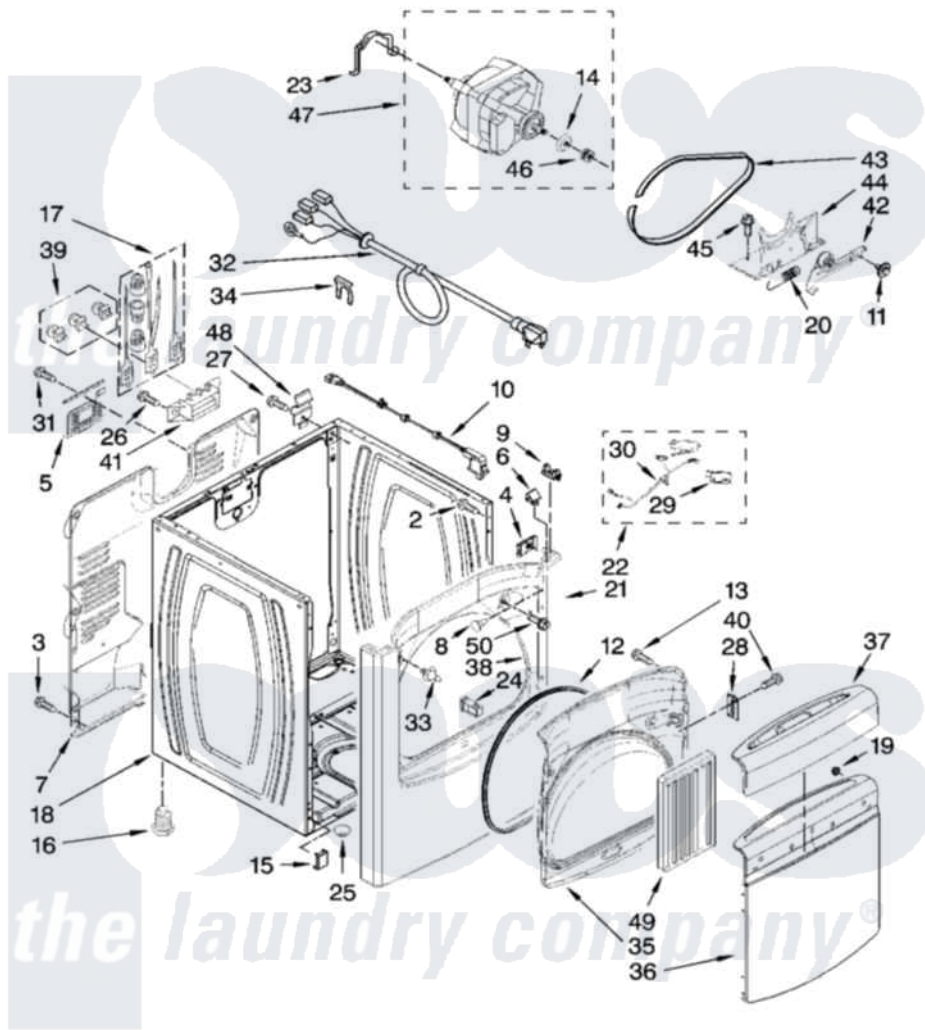

Whirlpool YWED6200SW1 02 - CABINET PARTS

CABINET PARTS

For Model: YWED6200SW1
(WHITE)

W10123392

3

Whirlpool [Residential Whirlpool YWED6200SW1 Dryer Parts](#) Parts Diagram 02 - CABINET PARTS
Click on the part number to view part

Item	Original Part Number	Replaced By	Status	Part Description
2	343641	681414		Screw, 10AB X 1/2
3	693995			Screw, Hex Head
4	W10007520			Clip, Ground
5	W10110241			Cover, Terminal Block
6	8576625			Lock, Front Top
7	8558830		Not Available	Panel, Rear
8	3404413			Plug, Hinge Hole
9	8568303			Locator, Snap Down
10	3978977	W10201787		Switch-Dor
11	3389420			Retainer-Idler 1/4-20 X 1/16
12	8575027	W10239307		Seal-Door
13	342055	488627		Screw
14	8578538			Restrainer, Belt
15	3394083			Clip, Front Panel
16	3392100	49621		Feet-Leveling
"	279810			Foot-Optional

17	279318		Terminal Tinned And Brass Panel
18	857569	8563672	Cabinet
19	308499		Nut-1/4 Hf Self-Thread
20	3387374		Spring, Idler
21	8565029	W10328862	Panel
22	8566208		Assembly, Switch
23	660658		Clamp, Motor Mounting 343481 685441
24	8572982	W10111905	Assembly, Door Catch
25	8578560		Hole, Plug
26	3393008	308685	Side Trim)
27	3390631		Screw, 10-16 X 3/8
28	8565018		Assembly, Hinge And Pin
29	8564011		Bracket-Switch
30	8539897		Jumper,
31	8533974	4331106	Screw, No.10-32 X 7/16
32	8529008	Not Available	HARNESS, WIRING
33	8572983	W10295405	Strike
34	694415		Clip, Strain Relief
35	8565020		Door, Inner
36	W10116924		Door Outer
37	W10111244	W10196276	Handle
38	W10044490		Seal, Front Panel
39	279393		Terminal Block Screw Kit
40	342055	488627	Screw
41	3397659		Block, Terminal
42	8547174		Idler And Pulley Assembly
43	8547168		Belt, Drive
44	8547166		Base, Motor
45	W10002600		Screw, 6-20 X 1 1/4
46	8578565		Pulley, 60 Hz
47	8566152	W10463866	Motor-Drve
48	238088	8066217	Hinge, Top
49	W10050060		Filler-Door
50	W10100830		Screw, 10-16 X 3/64