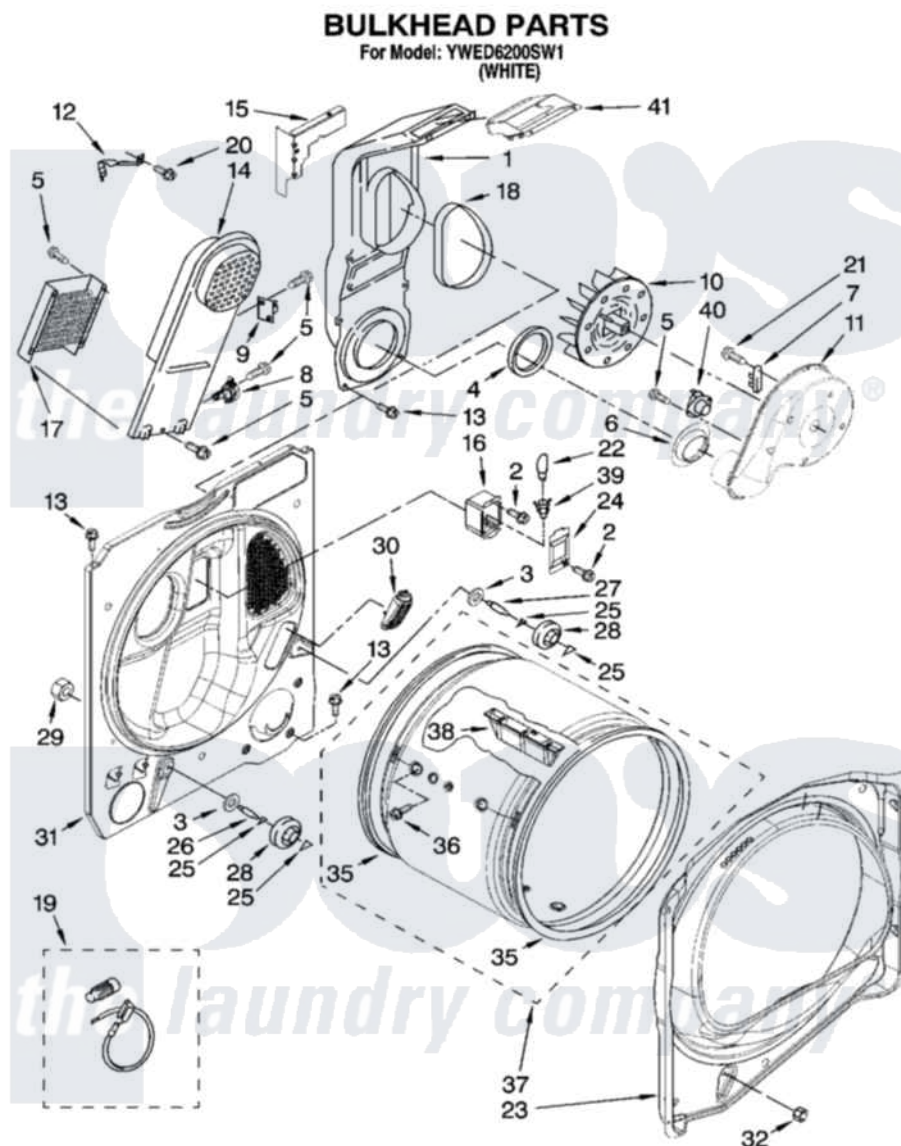

Whirlpool YWED6200SW1 03 - BULKHEAD PARTS, OPTIONAL PARTS (NOT INCLUDED)

W10123392

5

Whirlpool [Residential Whirlpool YWED6200SW1 Dryer Parts](#) Parts Diagram 03 - BULKHEAD PARTS, OPTIONAL PARTS (NOT INCLUDED)

[Click on the part number to view part](#)

Item	Original Part Number	Replaced By	Status	Part Description
1	8544805			Lint Chute Assembly
2	487909	488729		Screw
3	3387459	W10080960		Washer, Support
4	347139			Seal, Lint Chute
5	90767			Screw, 8A X 3/8 HeX Washer Head Tapping
6	8573836			Shield, Exhaust
7	3392519			Thermal Limiter
8	8577891			Thermostat, Hi-Limit
9	3977393	279816		Cutoff-Tml
10	694089			Wheel, Blower
11	8577230			Housing, Blower
12	8546149			Clip-Heater Box
13	343641	681414		Screw, 10AB X 1/2
14	8544801			Box, Heater

15	W10053480		Bracket, Lint Chute
16	3977373		Bracket, Drum Light
17	3403590	Not Available	Element, Heater
18	8544813		Seal, Lint Chute
19	279457		Wire Kit, Terminal
20	489463		Screw, 8-18 X 1/16
21	3390631		Screw, 10-16 X 3/8
22	3406124	22002263	Lamp
23	8558890		Bulkhead, Front
24	3402841	8532165	Lens, Drum Light
25	690997		Washer, Thrust
26	8575325	W10359272	Shaft, Roller Drum Threads
27	8575324	W10359271	Shaft, Drum Roller Threads
28	8536973	W10314173	Support
29	W10001120	W10080190	Nut, 3/8-16
30	8576468		Assembly, Sensor
31	8557242		Bulkhead, Rear
32	3934666	W10080210	Nut, 3/8 X 16
35	8557277	280140	Seal
36	W10109200		Screw, Baffle Mounting
37	8557270	8557272	Drum, Assembly
38	8565688		Baffle, Drum
39	3403634	W10136369	Socket, Drum Light Assembly
40	8577274		Thermostat 295F
41	8544810		Collar, Lint Chute
	BLANK	Not Available	ACCESSORY PARTS
"	279948	4392065	Kit, Dryer Repair
"	W10071550	W10071550A	Dryer Rack
"	8522199		Accessory Parts
"	72017		Paint, Touch-Up
"	350930		Paint, Pressurized Spray B
"	350938		Paint, Pressurized Spray B
"	799344		Paint, Touch-Up)