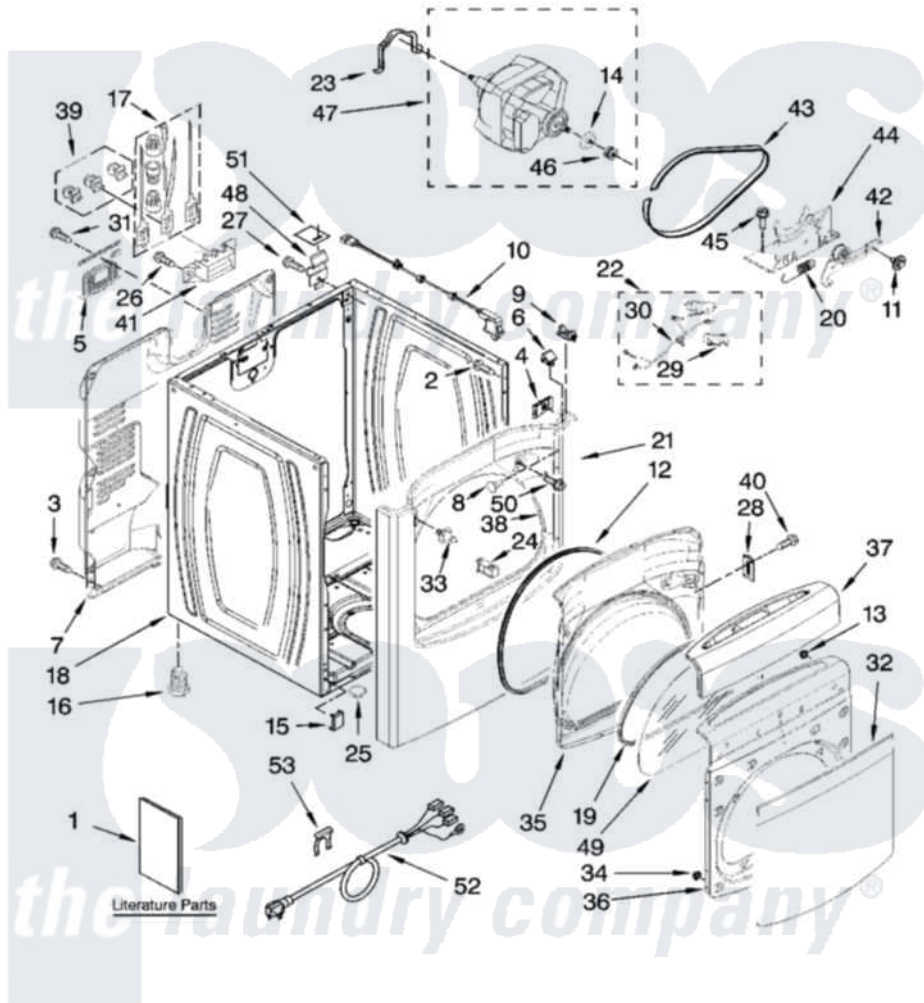

Whirlpool YWED6400SW0 01 - CABINET PARTS

CABINET PARTS

For Model: YWED6400SW0
(White/Grey)

29" ELECTRIC DRYER

7-06 Litho in U.S.A. (LT.)

1

Part No. 8181469

Whirlpool [Residential Whirlpool YWED6400SW0 Dryer Parts](#) Parts Diagram 01 - CABINET PARTS
Click on the part number to view part

Item	Original Part Number	Replaced By	Status	Part Description
1	W10057300		Not Available	Tech Sheet
"	W10054090		Not Available	Guide, Quick Start
"	W10054070		Not Available	Use & Care Guide
"	BLANK		Not Available	Following May Be Purchased DO-IT-YOURSELF REPAIR MANUALS
"	LIT677818	677818L		Diy
2	343641	681414		Screw, 10AB X 1/2
3	693995			Screw, Hex Head
4	W10007520			Clip, Ground
5	W10110241			Cover, Terminal Block
6	8576625			Lock, Front Top
7	8558830		Not Available	Panel, Rear
8	3404413			Plug, Hinge Hole
9	8568303			Locator, Snap Down
10	3978977	W10201787		Switch-Dor
11	3389420			Retainer-Idler 1/4-20 X 1/16