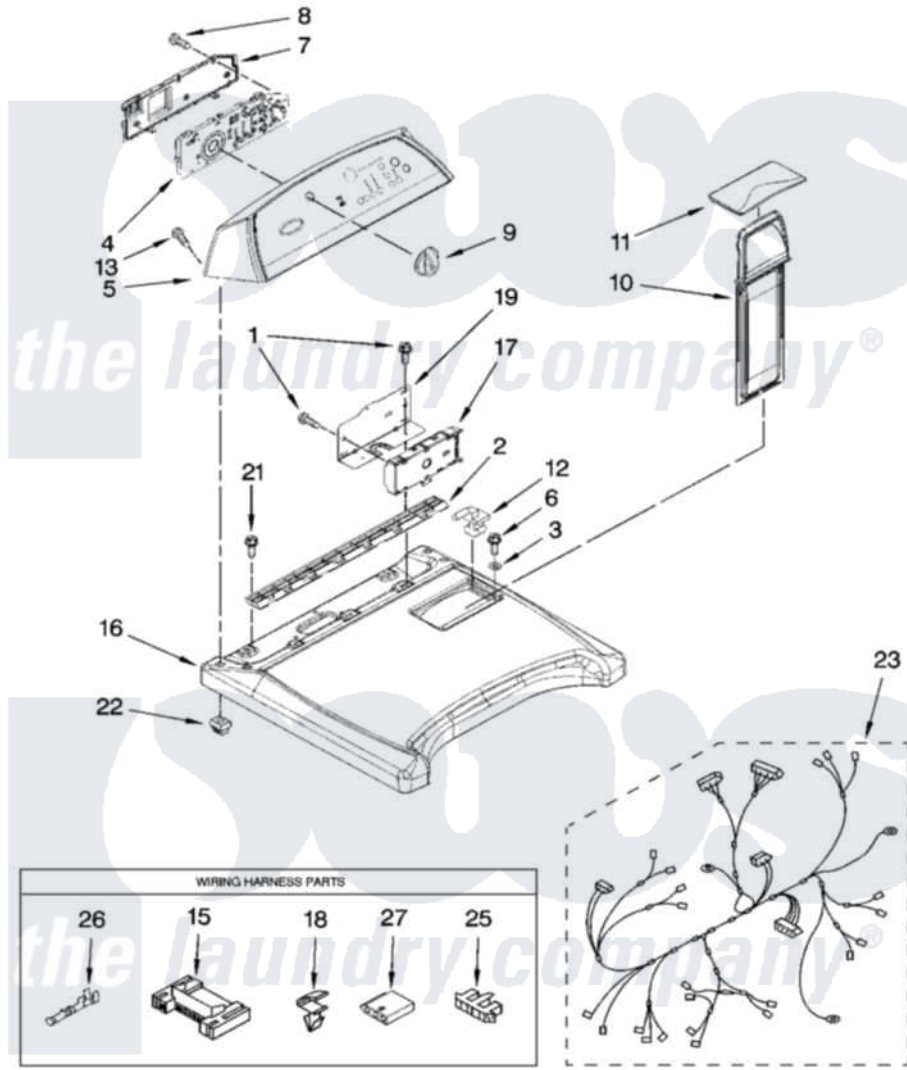

Whirlpool YWED6400SW0 02 - TOP AND CONSOLE PARTS

TOP AND CONSOLE PARTS

For Model: YWED6400SW0
(White/Grey)

8181469

3

Whirlpool Residential Whirlpool YWED6400SW0 Dryer Parts Parts Diagram 02 - TOP AND CONSOLE PARTS

[Click on the part number to view part](#)

Item	Original Part Number	Replaced By	Status	Part Description
1	W10106830	90767		Screw, 8A X 3/8 HeX Washer Head Tapping
2	8558863			Bracket, Console
3	237446	487596		Washer
4	8563974			Assembly, User Interface
5	W10110325			Panel, Console
"	W10110330			Panel, Console
"	W10110328			Panel, Console
6	3196537	3196557		Panel, Manifold
7	8564265			Cover, Rear- User Interface
8	W10003770			Screw, 6-19 X 1/2
9	8574957			Knob, Assembly
10	8572270			Assembly, Lint Screen
11	W10044320	W10168227		Cover, Lint Screen
12	W10044470			Hinge, RH
"	W10044480			Hinge, L.H.
13	W10001580			Screw, 10-16 X 5/16

15	3395683		Receptacle, Multi-Terminal
16	8565025		Top
17	W10074270	W10111616	Control, Electronic
18	3394427		Clip-Harness
19	8563853		Bracket, Machine Controller
21	337686	Not Available	SCREW, 8-18 X .500
22	8558853		Screw, Grommet
23	W10076530	Not Available	Harness Wiring
25	3936144		Do-It-Yourself Repair Manuals
26	94614		Terminal
27	3397269		Connector, Timer