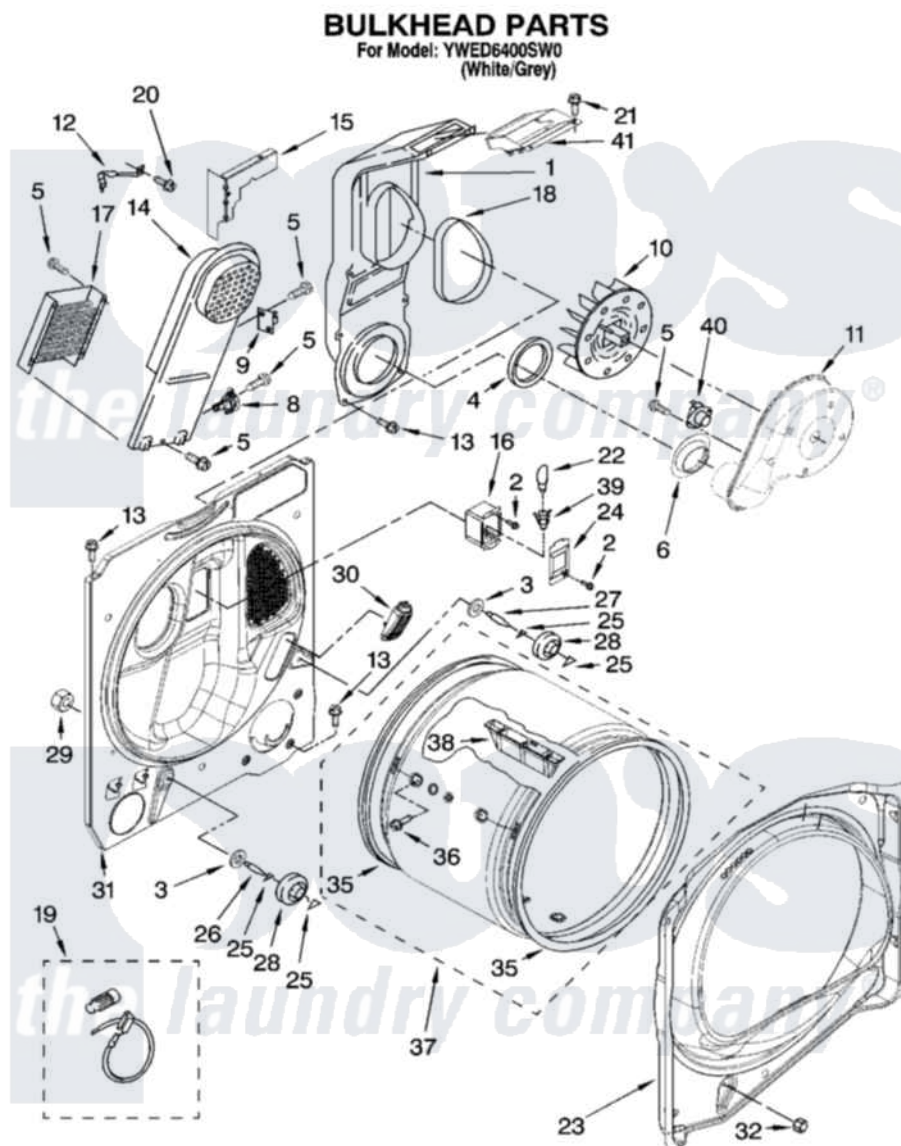

Whirlpool YWED6400SW0 03 - BULKHEAD PARTS, OPTIONAL PARTS (NOT INCLUDED)

8181469

5

Whirlpool [Residential Whirlpool YWED6400SW0 Dryer Parts](#) Parts Diagram 03 - BULKHEAD PARTS, OPTIONAL PARTS (NOT INCLUDED)

[Click on the part number to view part](#)

Item	Original Part Number	Replaced By	Status	Part Description
1	8544805			Lint Chute Assembly
2	487909	488729		Screw
3	3387459	W10080960		Washer, Support
4	347139			Seal, Lint Chute
5	90767			Screw, 8A X 3/8 HeX Washer Head Tapping
6	8573836			Shield, Exhaust
8	8566498			Thermostat, Hi-Limit
9	W10169881			Kit, Thermal Cut-Off
10	694089			Wheel, Blower
11	8577230			Housing, Blower
12	8546149			Clip-Heater Box
13	343641	681414		Screw, 10AB X 1/2
14	8544801			Box, Heater
15	W10053480			Bracket, Lint Chute

16	3977373		Bracket, Drum Light
17	W10044520	Not Available	Element, Heater
18	8544813		Seal, Lint Chute
19	279457		Wire Kit, Terminal
20	489463		Screw, 8-18 X 1/16
21	3196537	3196557	Panel, Manifold
22	3406124	22002263	Lamp
23	8558890		Bulkhead, Front
24	3402841	8532165	Lens, Drum Light
25	690997		Washer, Thrust
26	8575325	W10359272	Shaft, Roller Drum Threads
27	8575324	W10359271	Shaft, Drum Roller Threads
28	8536973	W10314173	Support
29	W10001120	W10080190	Nut, 3/8-16
30	8576468		Assembly, Sensor
31	8557242		Bulkhead, Rear
32	3934666	W10080210	Nut, 3/8 X 16
35	8557277	280140	Seal
36	97787	W10109200	Screw, Baffle Mounting
37	8557272		Drum, Assembly
38	8565688		Baffle, Drum
39	3403634	W10136369	Socket, Drum Light Assembly
40	8577274		Thermostat 295F
41	8544810		Collar, Lint Chute
	BLANK	Not Available	ACCESSORY PARTS
"	279948	4392065	Kit, Dryer Repair
"	W10071550	W10071550A	Dryer Rack
"	8522199		Accessory Parts
"	72017		Paint, Touch-Up
"	4392899		Paint, Touch-Up
"	72032		Paint, Touch-Up
"	350930		Paint, Pressurized Spray B
"	4392901		Paint, Pressurized Spray
"	285006		Accessories Side Panel Kits Paint, Pressurized Spray
"	350938		Paint, Pressurized Spray B
"	799344		Paint, Touch-Up)