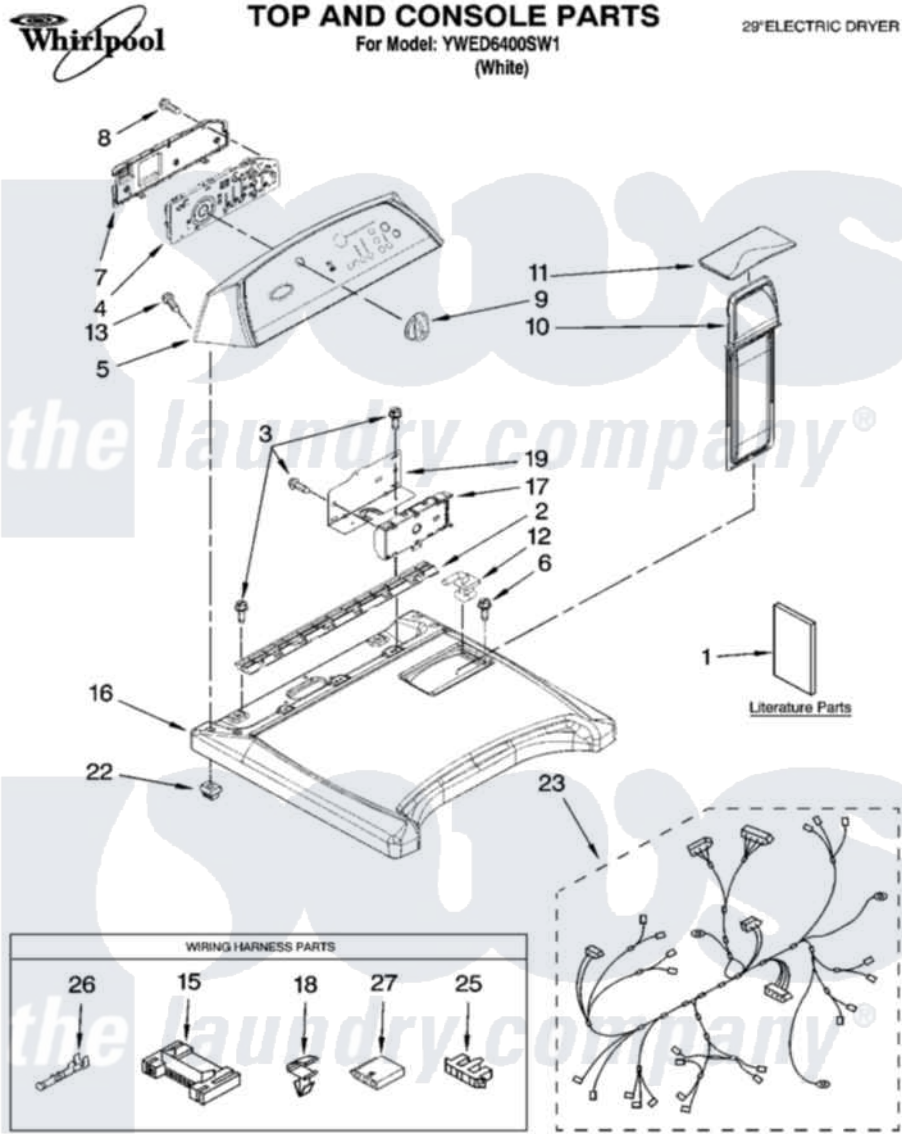

Whirlpool YWED6400SW1 01 - TOP AND CONSOLE PARTS

5-07 Litho in U.S.A. (L.T.)

1

Part No. W10123001 Rev. B

Whirlpool Residential Whirlpool YWED6400SW1 Dryer Parts Parts Diagram 01 - TOP AND CONSOLE PARTS
 Click on the part number to view part

Item	Original Part Number	Replaced By	Status	Part Description
1	W10057300		Not Available	Tech Sheet
"	W10054090		Not Available	Guide, Quick Start
"	W10054070		Not Available	Use & Care Guide
"	BLANK		Not Available	Following May Be Purchased DO-IT-YOURSELF REPAIR MANUALS
"	677818		Not Available	Manual, Do-It- Yourself Repair (Dryer)
2	8558863			Bracket, Console
3	337686		Not Available	SCREW, 8-18 X .500
4	8563974			Assembly, User Interface
5	W10110325			Panel, Console
6	3196537	3196557		Panel, Manifold
7	8564265			Cover, Rear- User Interface
8	W10003770			Screw, 6-19 X 1/2
9	8574957			Knob, Assembly
10	8572270			Assembly, Lint Screen

11	W10044320	W10168227	Cover, Lint Screen
12	W10044470		Hinge, RH
"	W10044480		Hinge, L.H.
13	W10001580		Screw, 10-16 X 5/16
15	3395683		Receptacle, Multi-Terminal
16	8565025		Top
17	W10118243	W10111616	Control, Electronic
18	3394427		Clip-Harness
19	8563853		Bracket, Machine Controller
22	8558853		Screw, Grommet
23	W10111429	Not Available	Harness Wiring
25	3936144		Do-It-Yourself Repair Manuals
26	94614		Terminal
27	3397269		Connector, Timer