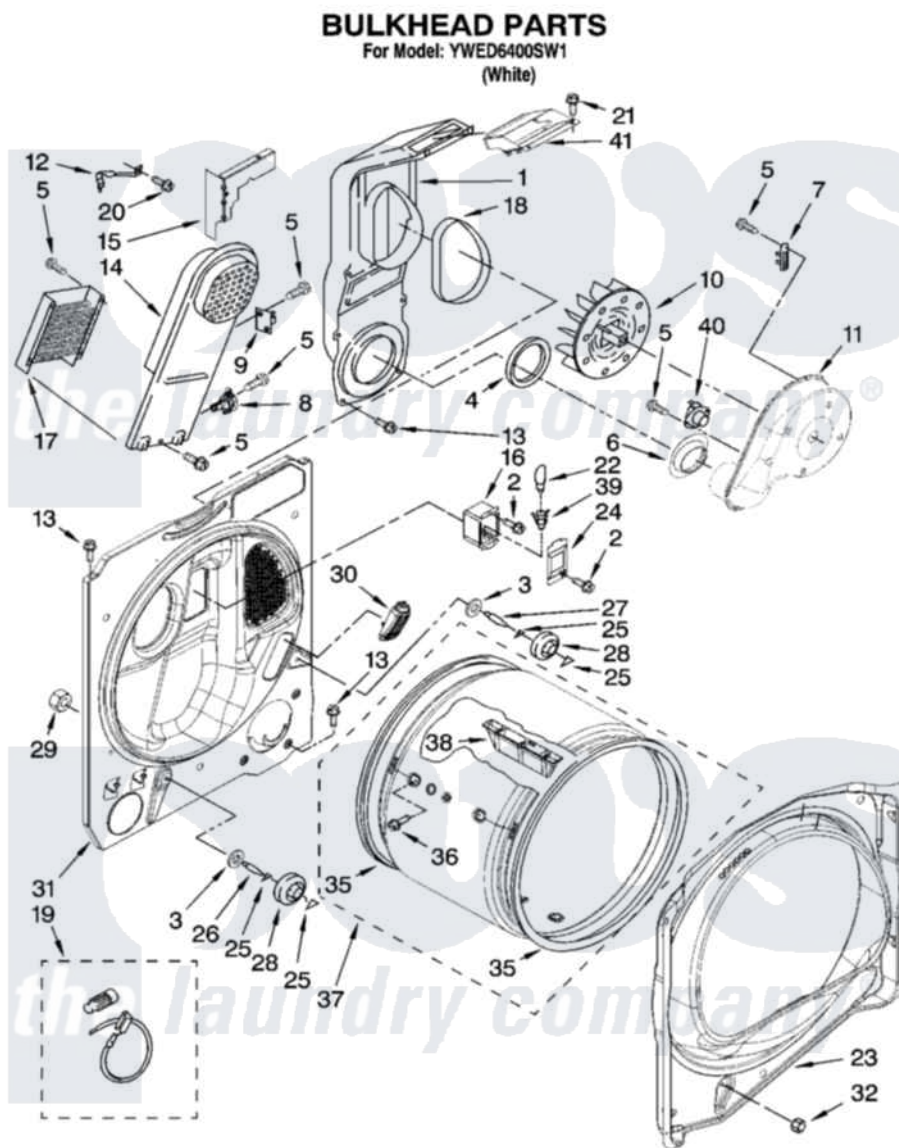

Whirlpool YWED6400SW1 03 - BULKHEAD PARTS, OPTIONAL PARTS
(NOT INCLUDED)

W10123001

5

Whirlpool [Residential Whirlpool YWED6400SW1 Dryer Parts](#) Parts Diagram 03 - BULKHEAD PARTS, OPTIONAL PARTS (NOT INCLUDED)

[Click on the part number to view part](#)

Item	Original Part Number	Replaced By	Status	Part Description
1	8544805			Lint Chute Assembly
2	487909	488729		Screw
3	3387459	W10080960		Washer, Support
4	347139			Seal, Lint Chute
5	90767			Screw, 8A X 3/8 HeX Washer Head Tapping
6	8573836			Shield, Exhaust
7	3392519			Thermal Limiter
8	8566498			Thermostat, Hi-Limit
9	W10169881			Kit, Thermal Cut-Off
10	694089			Wheel, Blower
11	8577230			Housing, Blower
12	8546149			Clip-Heater Box
13	343641	681414		Screw, 10AB X 1/2
14	8544801			Box, Heater

15	W10053480		Bracket, Lint Chute
16	3977373		Bracket, Drum Light
17	W10044520	Not Available	Element, Heater
18	8544813		Seal, Lint Chute
19	279457		Wire Kit, Terminal
20	489463		Screw, 8-18 X 1/16
21	3196537	3196557	Panel, Manifold
22	3406124	22002263	Lamp
23	8558890		Bulkhead, Front
24	3402841	8532165	Lens, Drum Light
25	690997		Washer, Thrust
26	8575325	W10359272	Shaft, Roller Drum Threads
27	8575324	W10359271	Shaft, Drum Roller Threads
28	8536973	W10314173	Support
29	W10001120	W10080190	Nut, 3/8-16
30	8576468		Assembly, Sensor
31	8557242		Bulkhead, Rear
32	3934666	W10080210	Nut, 3/8 X 16
35	8557277	280140	Seal
36	W10109200		Screw, Baffle Mounting
37	8557270	8557272	Drum, Assembly
38	8565688		Baffle, Drum
39	3403634	W10136369	Socket, Drum Light Assembly
40	8577274		Thermostat 295F
41	8544810		Collar, Lint Chute
	BLANK	Not Available	ACCESSORY PARTS
"	279948	4392065	Kit, Dryer Repair
"	W10071550	W10071550A	Dryer Rack
"	8522199		Accessory Parts
"	72017		Paint, Touch-Up
"	4392899		Paint, Touch-Up
"	72032		Paint, Touch-Up
"	350930		Paint, Pressurized Spray B
"	4392901		Paint, Pressurized Spray
"	285006		Accessories Side Panel Kits Paint, Pressurized Spray
"	350938		Paint, Pressurized Spray B
"	799344		Paint, Touch-Up)