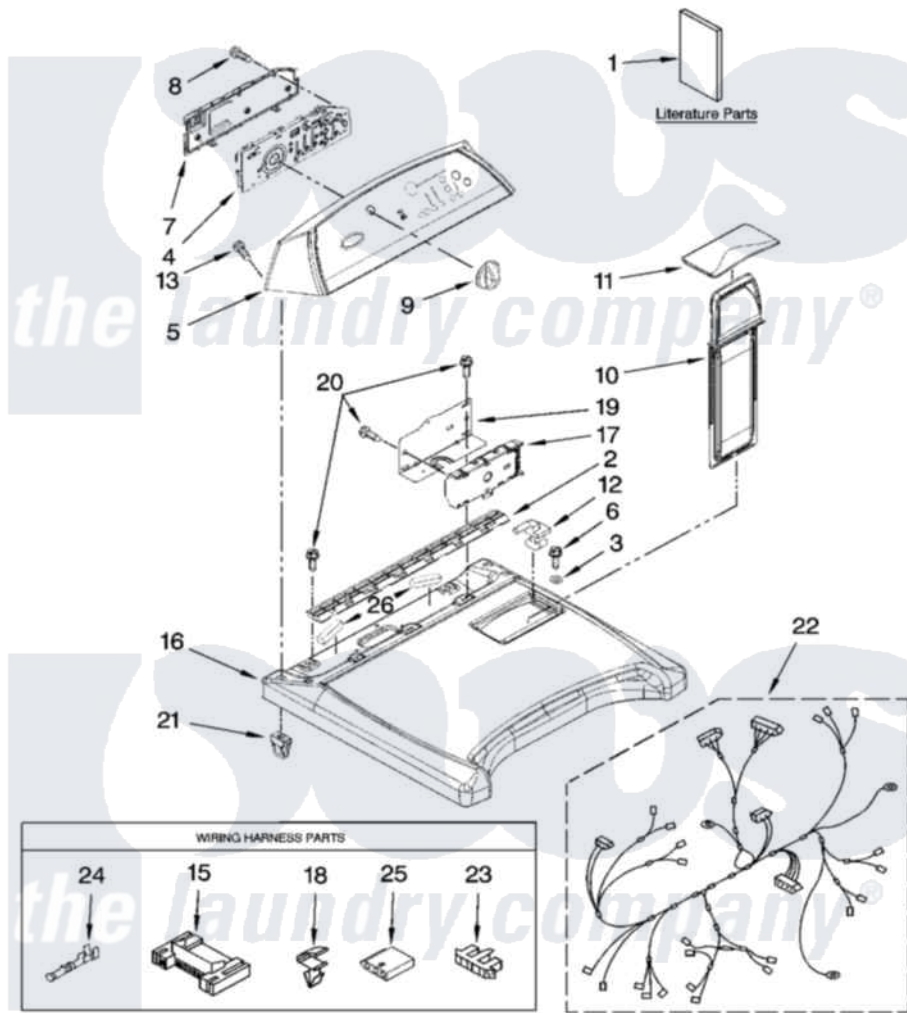

# Whirlpool YWED6600VU0 01 - TOP AND CONSOLE PARTS

## TOP AND CONSOLE PARTS

For Model: YWED6600VU0  
(Ultimate Silver)

29" ELECTRIC DRYER

04-08 Litho in U.S.A. (LT) (eeb)

1

Part No. W10200546 Rev. A

[Whirlpool Residential Whirlpool YWED6600VU0 Dryer Parts](#) Parts Diagram 01 - TOP AND CONSOLE PARTS

7	<a href="#">8564265</a>		Cover, Rear- User Interface
8	<a href="#">W10003770</a>		Screw, 6-19 X 1/2
9	<a href="#">W10183632</a>		Knob, Control
10	<a href="#">8572270</a>		Assembly, Lint Screen
11	<a href="#">W10158260</a>		Cover, Lint Screen
12	<a href="#">W10044470</a>		Hinge, RH
"	<a href="#">W10044480</a>		Hinge, L.H.
13	<a href="#">W10001580</a>		Screw, 10-16 X 5/16
15	<a href="#">3395683</a>		Receptacle, Multi-Terminal
16	<a href="#">W10158257</a>		Top Assembly
17	<a href="#">W10111616</a>		Control, Electronic
18	<a href="#">3394427</a>		Clip-Harness
19	<a href="#">8563853</a>		Bracket, Machine Controller
20	337686	Not Available	SCREW, 8-18 X .500
21	<a href="#">8558853</a>		Screw, Grommet
22	W10111007	Not Available	Harness Wiring
23	<a href="#">3936144</a>		Do-It-Yourself Repair Manuals
24	<a href="#">94614</a>		Terminal
25	<a href="#">3397269</a>		Connector, Timer
26	<a href="#">W10183819</a>		Seal-Foam Console