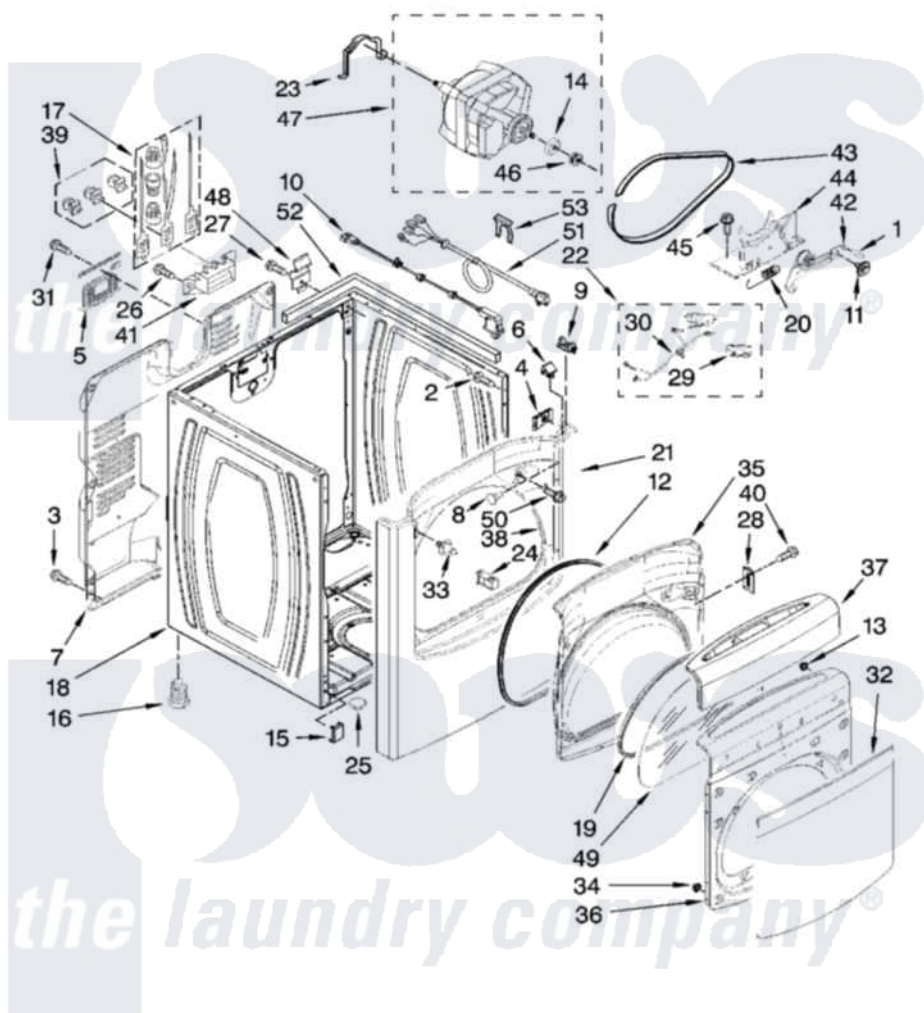

Whirlpool YWED6600VU0 02 - CABINET PARTS

CABINET PARTS

For Model: YWED6600VU0
(Ultimate Silver)

W10200546

3

Whirlpool [Residential Whirlpool YWED6600VU0 Dryer Parts](#) Parts Diagram 02 - CABINET PARTS
Click on the part number to view part

Item	Original Part Number	Replaced By	Status	Part Description
1	W10157845			Pad, Idler Foam
2	343641	681414		Screw, 10AB X 1/2
3	693995			Screw, Hex Head
4	W10007520			Clip, Ground
5	W10110241			Cover, Terminal Block
6	8576625			Lock, Front Top
7	W10140148			Panel, Rear
8	W10144494			Plug-Hole
9	8568303			Locator, Snap Down
10	3978977	W10201787		Switch-Dor
11	3389420			Retainer-Idler 1/4-20 X 1/16
12	W10130493	W10239307		Seal-Door
13	342055	488627		Screw
14	8578538			Restrainer, Belt
15	3394083			Clip, Front Panel
16	3392100	49621		Feet-Leveling

"	279810		Foot-Optional
17	279318		Terminal Tinned And Brass Panel
18	W10134005		Cabinet
19	W10076060		Gasket, Inner Door
20	3387374		Spring, Idler
21	W10158267	W10223145	Panel
22	8566208		Assembly, Switch
23	660658		Clamp, Motor Mounting 343481 685441
24	8572982	W10111905	Assembly, Door Catch
25	8578560		Hole, Plug
26	3393008	308685	Side Trim)
27	3390631		Screw, 10-16 X 3/8
28	W10158268		Assembly, Hinge And Pin
29	8564011		Bracket-Switch
30	8539897		Jumper,
31	8533974	4331106	Screw, No.10-32 X 7/16
32	W10158281		Window Outer
33	8572983	W10295405	Strike
34	308499		Nut-1/4 Hf Self-Thread
35	8565037		Door Inner
36	W10158278		Door Outer
37	W10159437		Handle, Door
38	W10044490		Seal, Front Panel
39	279393		Terminal Block Screw Kit
40	342055	488627	Screw
41	3397659		Block, Terminal
42	8547174		Idler And Pulley Assembly
43	8547168		Belt, Drive
44	8547166		Base, Motor
45	W10002600		Screw, 6-20 X 1 1/4
46	8578565		Pulley, 60 Hz
47	8566152	W10463866	Motor-Drve
48	238088	8066217	Hinge, Top
49	8565015		Glass, Inner Door
50	W10100830		Screw, 10-16 X 3/64
51	8529008	Not Available	HARNESS, WIRING
52	W10157932		Seal, Foam Cabinet
53	694415		Clip, Strain Relief