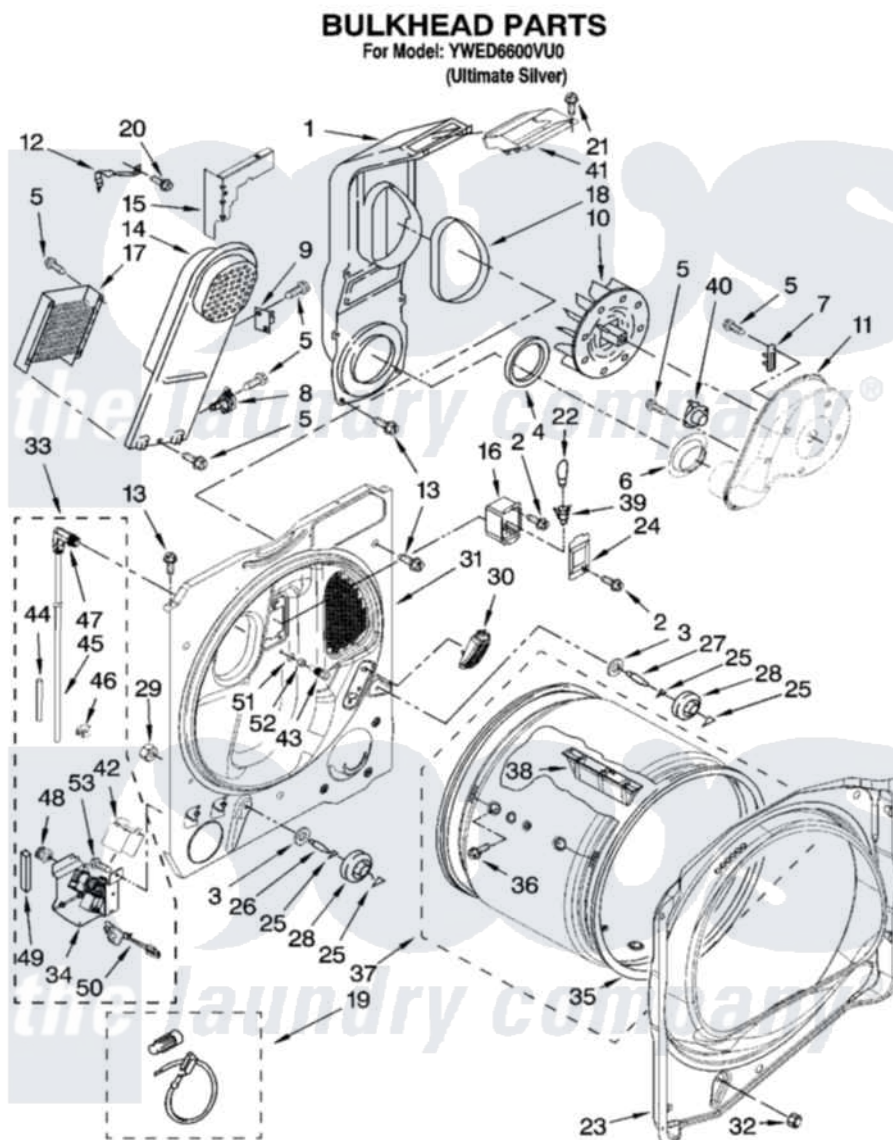

Whirlpool YWED6600VU0 03 - BULKHEAD PARTS, OPTIONAL PARTS (NOT INCLUDED)

W10200546

5

Whirlpool [Residential Whirlpool YWED6600VU0 Dryer Parts](#) Parts Diagram 03 - BULKHEAD PARTS, OPTIONAL PARTS (NOT INCLUDED)

[Click on the part number to view part](#)

Item	Original Part Number	Replaced By	Status	Part Description
1	8544805			Lint Chute Assembly
2	487909	488729		Screw
3	3387459	W10080960		Washer, Support
4	347139			Seal, Lint Chute
5	90767			Screw, 8A X 3/8 HeX Washer Head Tapping
6	8573836			Shield, Exhaust
7	3392519			Thermal Limiter
8	8577891			Thermostat, Hi-Limit
9	W10169881			Kit, Thermal Cut-Off
10	694089			Wheel, Blower
11	8577230			Housing, Blower
12	8546149			Clip-Heater Box
13	343641	681414		Screw, 10AB X 1/2
14	8544801			Box, Heater

"	76314		Hose, Inlet 6 Ft. Hose With Elbow
"	W10044603		Connector, Hose ``Y``
"	3976300	16123	Washer Inlet-Hose Miscellaneous Parts Must be Ordered Separately.
"	W10044604	49586	Mixer