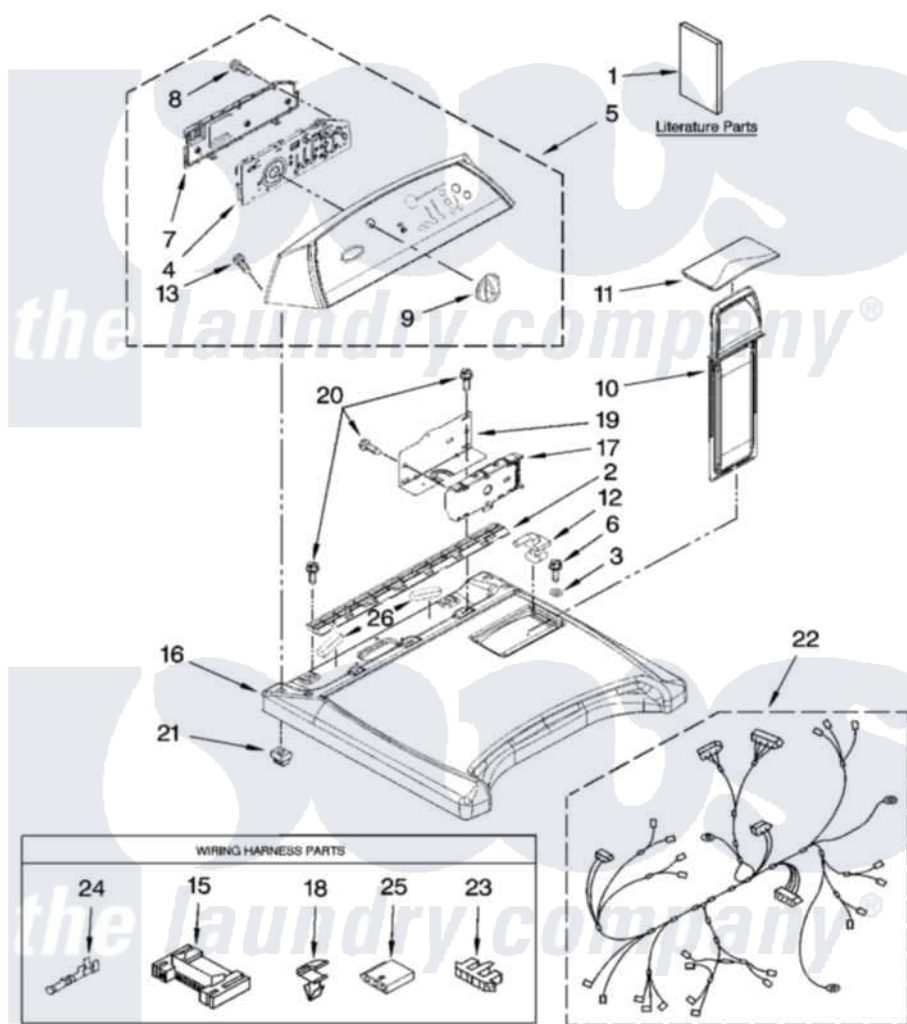

Whirlpool YWED6600VW0 01 - TOP AND CONSOLE PARTS

TOP AND CONSOLE PARTS

For Model: YWED6600VW0
(White/Grey)

29" ELECTRIC DRYER

3-06 Litho in U.S.A. (LT.)

1

Part No. W10192826 Rev. A

Whirlpool Residential Whirlpool YWED6600VW0 Dryer Parts Parts Diagram 01 - TOP AND CONSOLE PARTS

[Click on the part number to view part](#)

Item	Original Part Number	Replaced By	Status	Part Description
1	W10156039		Not Available	Tech Sheet
"	W10164159		Not Available	Guide, Use & Care
"	W10167855		Not Available	Guide, Quick Start
"	W10139322		Not Available	TIP SHEET DRYER STEAM
"	W10166435		Not Available	Performance Tip Sheet
"	W10134980		Not Available	Installation, Diagnostic Guide
"	BLANK		Not Available	Following May Be Purchased DO-IT-YOURSELF REPAIR MANUALS
"	677818		Not Available	Manual, Do-It- Yourself Repair (Dryer)
2	8558863			Bracket, Console
3	237446	487596		Washer
4	W10051165			Assembly, User Interface
5	W10146153			Console Assembly
6	3196537	3196557		Panel, Manifold
7	8564265			Cover, Rear- User Interface

8	W10003770		Screw, 6-19 X 1/2
9	8574957		Knob, Assembly
10	8572270		Assembly, Lint Screen
11	W10168227		Cover, Lint Screen
12	W10044470		Hinge, RH
"	W10044480		Hinge, L.H.
13	W10001580		Screw, 10-16 X 5/16
15	3395683		Receptacle, Multi-Terminal
16	W10167866		Top Assembly
17	W10111616		Control, Electronic
18	3394427		Clip-Harness
19	8563853		Bracket, Machine Controller
20	337686	Not Available	SCREW, 8-18 X .500
21	8558853		Screw, Grommet
22	W10111007	Not Available	Harness Wiring
23	3936144		Do-It-Yourself Repair Manuals
24	94614		Terminal
25	3397269		Connector, Timer
26	W10177487	W10183819	Seal-Foam Console