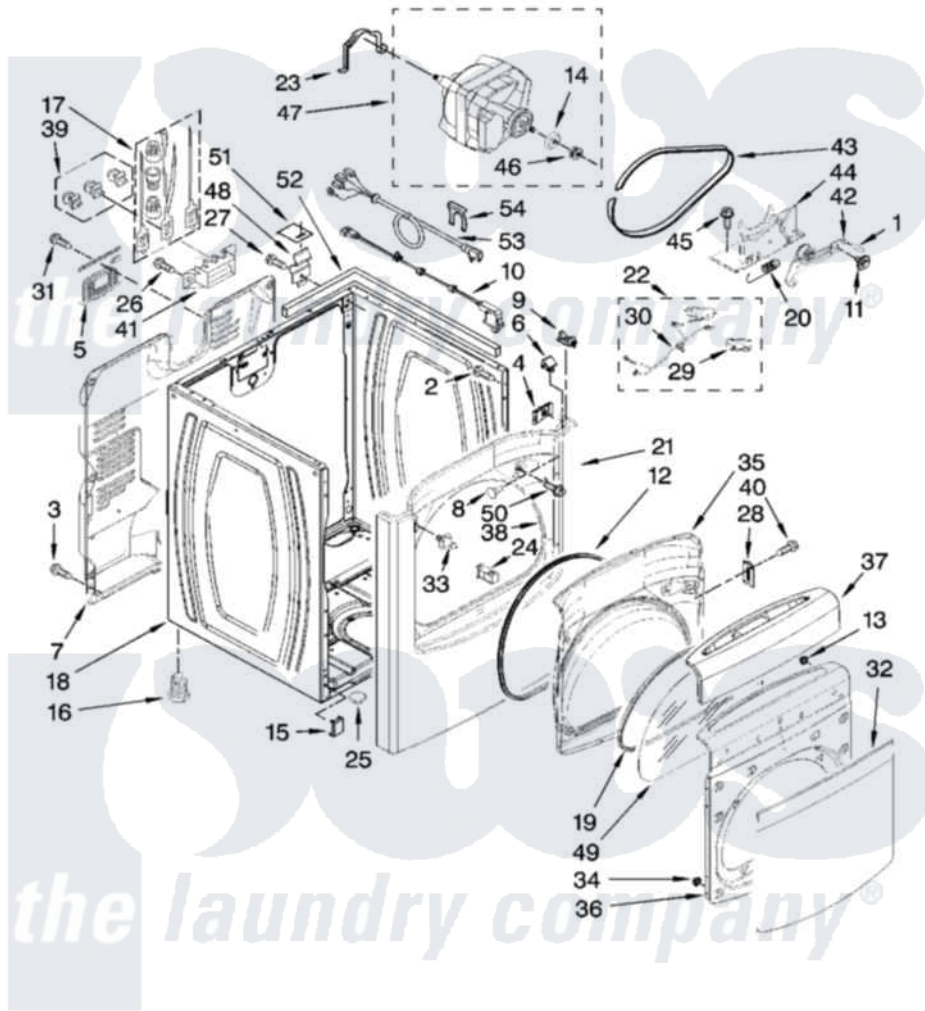

Whirlpool YWED6600VW0 02 - CABINET PARTS

CABINET PARTS

For Model: YWED6600VW0
(White/Grey)

W10192826

3

Whirlpool [Residential Whirlpool YWED6600VW0 Dryer Parts](#) Parts Diagram 02 - CABINET PARTS
Click on the part number to view part

Item	Original Part Number	Replaced By	Status	Part Description
1	W10157845			Pad, Idler Foam
2	343641	681414		Screw, 10AB X 1/2
3	693995			Screw, Hex Head
4	W10007520			Clip, Ground
5	W10110241			Cover, Terminal Block
6	8576625			Lock, Front Top
7	W10140148			Panel, Rear
8	3404413			Plug, Hinge Hole
9	8568303			Locator, Snap Down
10	3978977	W10201787		Switch-Dor
11	3389420			Retainer-Idler 1/4-20 X 1/16
12	W10130493	W10239307		Seal-Door
13	342055	488627		Screw
14	8578538			Restrainer, Belt
15	3394083			Clip, Front Panel
16	3392100	49621		Feet-Leveling

"	279810		Foot-Optional
17	279318		Terminal Tinned And Brass Panel
18	8557569	8563672	Cabinet
19	W10076060		Gasket, Inner Door
20	3387374		Spring, Idler
21	8565029	W10328862	Panel
22	8566208		Assembly, Switch
23	660658		Clamp, Motor Mounting 343481 685441
24	8572982	W10111905	Assembly, Door Catch
25	8578560		Hole, Plug
26	3393008	308685	Side Trim)
27	3390631		Screw, 10-16 X 3/8
28	8565018		Assembly, Hinge And Pin
29	8564011		Bracket-Switch
30	8539897		Jumper,
31	8533974	4331106	Screw, No.10-32 X 7/16
32	8575030		Window, Outer Door
33	8572983	W10295405	Strike
34	308499		Nut-1/4 Hf Self-Thread
35	8565037		Door Inner
36	W10116925		Door, Outer
37	W10111246	W10119087	Handle
38	W10044490		Seal, Front Panel
39	279393		Terminal Block Screw Kit
40	342055	488627	Screw
41	3397659		Block, Terminal
42	8547174		Idler And Pulley Assembly
43	8547168		Belt, Drive
44	8547166		Base, Motor
45	W10002600		Screw, 6-20 X 1 1/4
46	8578565		Pulley, 60 Hz
47	8566152	W10463866	Motor-Drve
48	238088	8066217	Hinge, Top
49	8565015		Glass, Inner Door
50	W10100830		Screw, 10-16 X 3/64
51	18849		Pad, Top Hinge
52	W10157932		Seal, Foam Cabinet
53	8529008	Not Available	HARNESS, WIRING
54	694415		Clip, Strain Relief