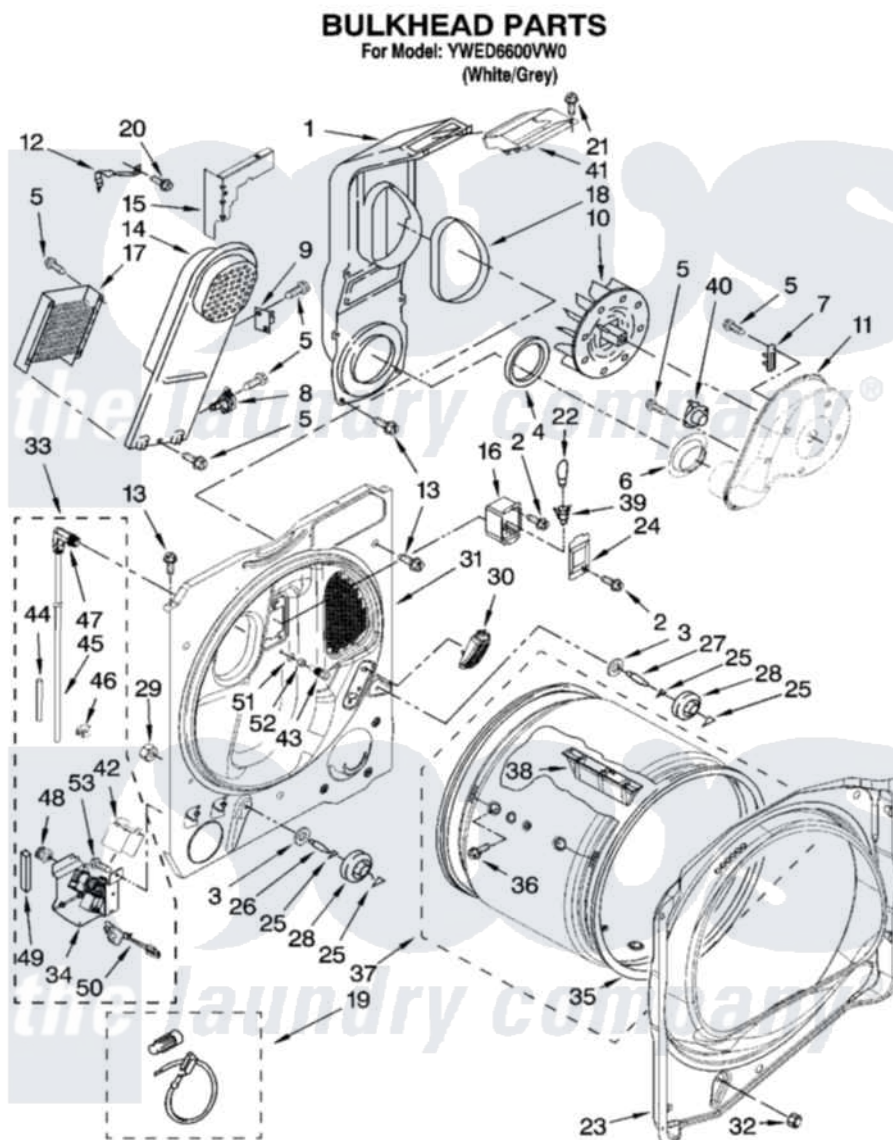

**Whirlpool YWED6600VW0 03 - BULKHEAD PARTS, OPTIONAL PARTS (NOT INCLUDED)**

W10192826

5

Whirlpool [Residential Whirlpool YWED6600VW0 Dryer Parts](#) Parts Diagram 03 - BULKHEAD PARTS, OPTIONAL PARTS (NOT INCLUDED)

[Click on the part number to view part](#)

Item	Original Part Number	Replaced By	Status	Part Description
1	<a href="#">8544805</a>			Lint Chute Assembly
2	487909	<a href="#">488729</a>		Screw
3	3387459	<a href="#">W10080960</a>		Washer, Support
4	<a href="#">347139</a>			Seal, Lint Chute
5	<a href="#">90767</a>			Screw, 8A X 3/8 HeX Washer Head Tapping
6	<a href="#">8573836</a>			Shield, Exhaust
7	<a href="#">3392519</a>			Thermal Limiter
8	<a href="#">8577891</a>			Thermostat, Hi-Limit
9	<a href="#">W10169881</a>			Kit, Thermal Cut-Off
10	<a href="#">694089</a>			Wheel, Blower
11	<a href="#">8577230</a>			Housing, Blower
12	<a href="#">8546149</a>			Clip-Heater Box
13	343641	<a href="#">681414</a>		Screw, 10AB X 1/2
14	<a href="#">8544801</a>			Box, Heater

"	<a href="#">76314</a>		Hose, Inlet 6 Ft. Hose With Elbow
"	<a href="#">W10044603</a>		Connector, Hose ``Y``
"	3976300	<a href="#">16123</a>	Washer Inlet-Hose Miscellaneous Parts Must be Ordered Separately.
"	W10044604	<a href="#">49586</a>	Mixer