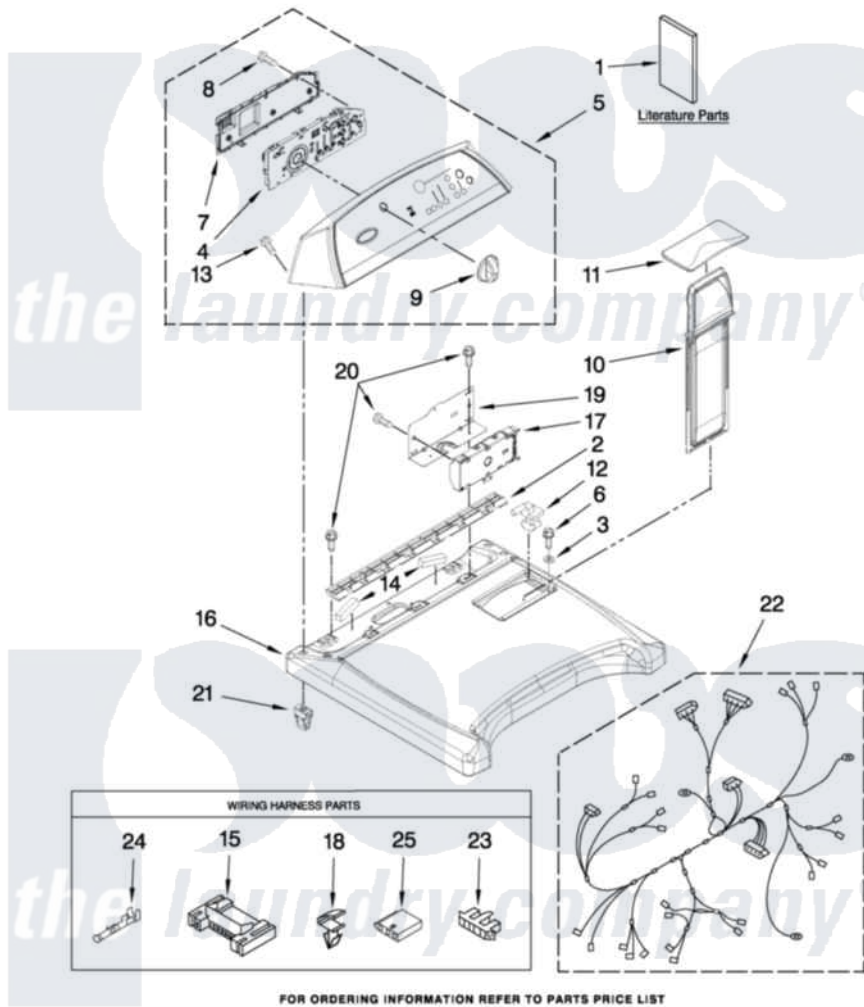

# Whirlpool YWED6600WL0 01 - TOP AND CONSOLE PARTS

## TOP AND CONSOLE PARTS

For Model: YWED6600WL0  
(Lunar Silver)

29" ELECTRIC DRYER

4-09 Litho in U.S.A. (LT.) (bay)

1

Part No. W10268490 Rev. A

Whirlpool Residential Whirlpool YWED6600WL0 Dryer Parts Parts Diagram 01 - TOP AND CONSOLE PARTS

[Click on the part number to view part](#)

Item	Original Part Number	Replaced By	Status	Part Description
1	W10156039		Not Available	Tech Sheet
"	W10164159		Not Available	Guide, Use & Care
"	W10167855		Not Available	Guide, Quick Start
"	W10139322		Not Available	TIP SHEET DRYER STEAM
"	W10134980		Not Available	Installation, Diagnostic Guide
"	W10166435		Not Available	Performance Tip Sheet
2	<a href="#">8558863</a>			Bracket, Console
3	237446	<a href="#">487596</a>		Washer
4	<a href="#">W10051165</a>			Assembly, User Interface
5	<a href="#">W10252836</a>			Panel, Console
6	3196537	<a href="#">3196557</a>		Panel, Manifold
7	<a href="#">8564265</a>			Cover, Rear- User Interface
8	<a href="#">W10003770</a>			Screw, 6-19 X 1/2
9	W10212211		Not Available	Knob, Control (Aluminum)
10	<a href="#">8572270</a>			Assembly, Lint Screen
11	<a href="#">W10249709</a>			Cover, Lint Screen

12	<a href="#">W10044470</a>		Hinge, RH
"	<a href="#">W10044480</a>		Hinge, L.H.
13	<a href="#">W10131402</a>		Screw, 8-18 X 1.370
14	<a href="#">W10183819</a>		Seal-Foam Console
15	<a href="#">3395683</a>		Receptacle, Multi-Terminal
16	<a href="#">W10249705</a>		Top
17	<a href="#">W10111616</a>		Control, Electronic
18	<a href="#">3394427</a>		Clip-Harness
19	<a href="#">8563853</a>		Bracket, Machine Controller
20	337686	Not Available	SCREW, 8-18 X .500
21	<a href="#">W10112673</a>		Screw, Grommet
22	W10111007	Not Available	Harness Wiring
23	<a href="#">3936144</a>		Do-It-Yourself Repair Manuals
24	<a href="#">94614</a>		Terminal
25	<a href="#">3397269</a>		Connector, Timer