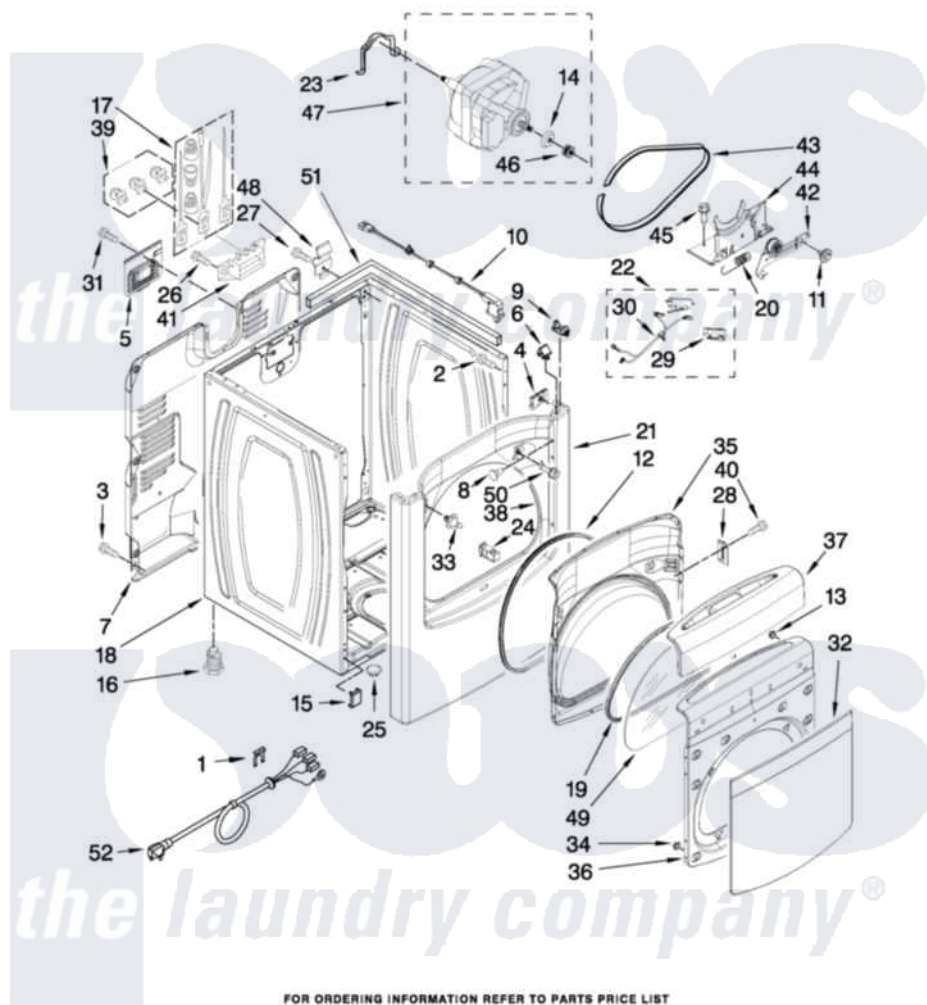

Whirlpool YWED6600WL0 02 - CABINET PARTS

CABINET PARTS

For Model: YWED6600WL0
(Lunar Silver)

W10268490

FOR ORDERING INFORMATION REFER TO PARTS PRICE LIST

3

Whirlpool [Residential Whirlpool YWED6600WL0 Dryer Parts](#) Parts Diagram 02 - CABINET PARTS

[Click on the part number to view part](#)

Item	Original Part Number	Replaced By	Status	Part Description
1	8529008		Not Available	HARNES, WIRING
2	343641	681414		Screw, 10AB X 1/2
3	693995			Screw, Hex Head
4	W10007520			Clip, Ground
5	W10110241			Cover, Terminal Block
6	8576625			Lock, Front Top
7	W10140148			Panel, Rear
8	W10144494			Plug-Hole
9	8568303			Locator, Snap Down
10	3978977	W10201787		Switch-Dor
11	3389420			Retainer-Idler 1/4-20 X 1/16
12	W10130493	W10239307		Seal-Door
13	342055	488627		Screw
14	8578538			Restrainer, Belt
15	3394083			Clip, Front Panel
16	3392100	49621		Feet-Leveling