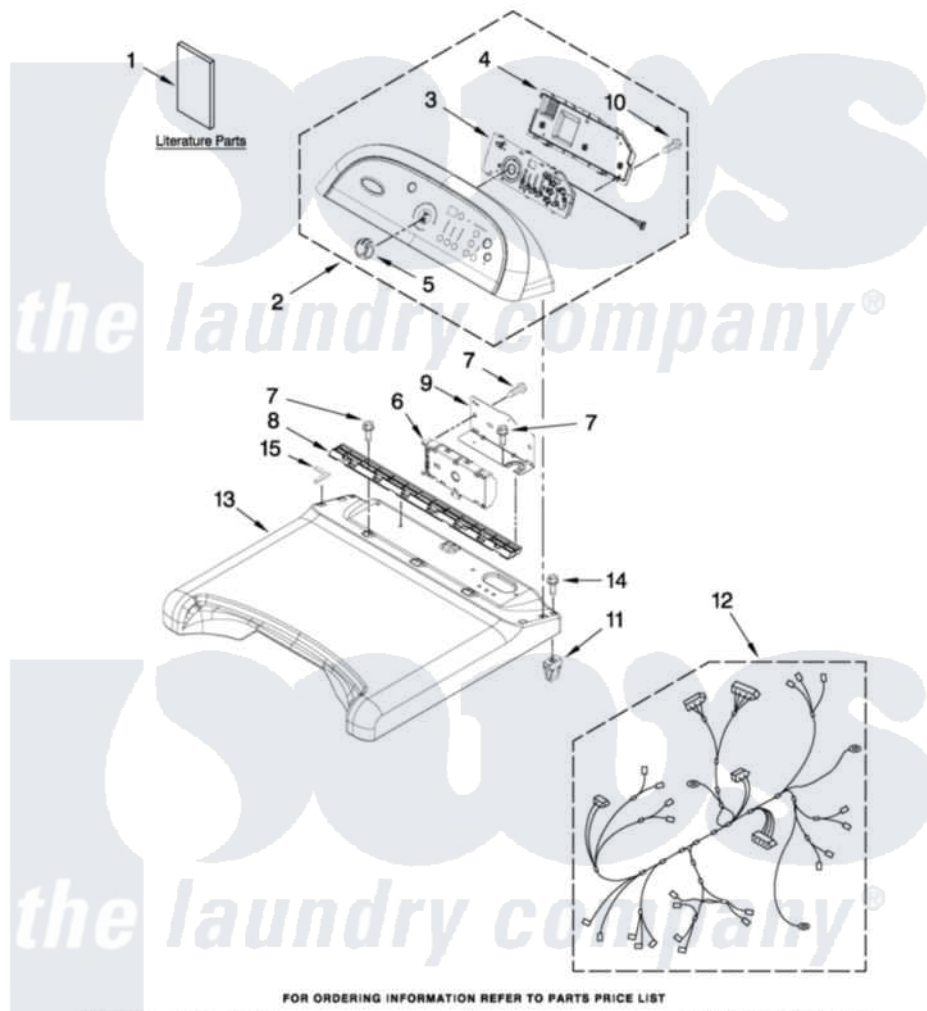

Whirlpool YWED7300XW0 01 - TOP AND CONSOLE PARTS

TOP AND CONSOLE PARTS

For Models: YWED7300XW0
(White)

27" ELECTRIC DRYER

FOR ORDERING INFORMATION REFER TO PARTS PRICE LIST

4-10 Printed in U.S.A. (LT)(bay)

1

Part No. W10319789 Rev. A

Whirlpool Residential Whirlpool YWED7300XW0 Dryer Parts Parts Diagram 01 - TOP AND CONSOLE PARTS

[Click on the part number to view part](#)

Item	Original Part Number	Replaced By	Status	Part Description
1	W10305227		Not Available	GUIDE, USE & CARE (ENGLISH)
"	W10261614		Not Available	INSTALLATION INSTRUCTION (ENGLISH)
"	W10323414		Not Available	TECH SHEET
2	W10298648			Console Assembly
3	W10298628			Assembly, User Interface
4	8564265			Cover, Rear- User Interface
5	W10211335			Knob, Assembly
6	W10294316			Control Electronic
7	337686		Not Available	SCREW, 8-18 X .500
8	8558863			Bracket, Console
9	W10211337			Bracket, Machine Controller
10	W10003770			Screw, 6-19 X 1/2
11	W10112673			Screw, Grommet
12	W10319799		Not Available	HARNES, ELECTRIC
13	W10211339			Top