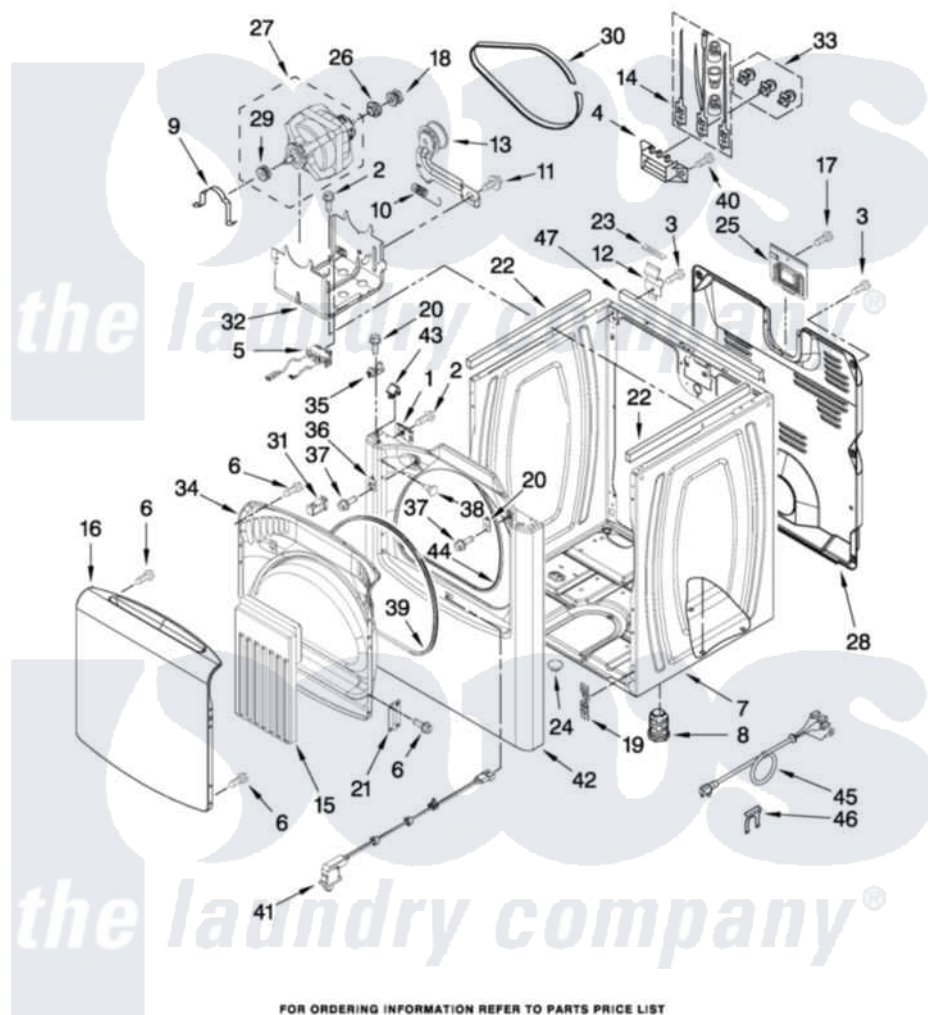

Whirlpool YWED7300XW0 02 - CABINET PARTS

CABINET PARTS

For Models: YWED7300XW0
(White)

W10319789

FOR ORDERING INFORMATION REFER TO PARTS PRICE LIST

3

Whirlpool [Residential Whirlpool YWED7300XW0 Dryer Parts](#) Parts Diagram 02 - CABINET PARTS

[Click on the part number to view part](#)

Item	Original Part Number	Replaced By	Status	Part Description
1	W10007520			Clip, Ground
2	3390631			Screw, 10-16 X 3/8
3	693995			Screw, Hex Head
4	3397659			Block, Terminal
5	W10314253			Switch, Assembly Broken Belt
6	342055	488627		Screw
7	W10183827	W10223154		Cabinet
8	3392100	49621		Feet-Leveling
NI	279810			Foot-Optional
9	660658			Clamp, Motor Mounting 343481 685441
10	3387374			Spring, Idler
11	3389420			Retainer-Idler 1/4-20 X 1/16
12	238088	8066217		Hinge, Top
13	8547160			Pulley Assembly
14	279318			Terminal Tinned And Brass Panel

15	8558850		Filler-Big Mouth Axial Door
16	8571361		Door, Outer
17	8533974	4331106	Screw, No.10-32 X 7/16
18	8547171		Pulley,
19	3394083		Clip, Front Panel
20	W10111888		Plug, Strike
21	8579717		Assembly, Hinge
22	W10157932		Seal, Foam Cabinet
23	18849		Pad, Top Hinge
24	8578560		Hole, Plug
25	W10110241		Cover, Terminal Block
26	3393657		Restrainer, Belt
27	8547170	W10448896	Motordrive
28	8558830	Not Available	Panel, Rear
29	8544743		Pulley, Blower
30	8547157		Belt, Drive
31	W10111905		Assembly, Door Catch
32	W10308685		Bracket, Motor
33	279393		Terminal Block Screw Kit
34	8571356		Door Inner
35	8568303		Locator, Snap Down
36	W10111906	W10295405	Strike
37	3400805		Screw, 8-18 X 3/64
38	W10144494		Plug-Hole
39	W10221653	W10239307	Seal-Door
40	3393008	308685	Side Trim)
41	W10201785		Door Switch Assembly
42	W10111883	W10312757	Panel
43	8576625		Lock, Front Top
44	W10044490		Seal, Front Panel
45	8529008	Not Available	HARNESS, WIRING
46	694415		Clip, Strain Relief
47	W10224768		Seal, Foam Spill Guard