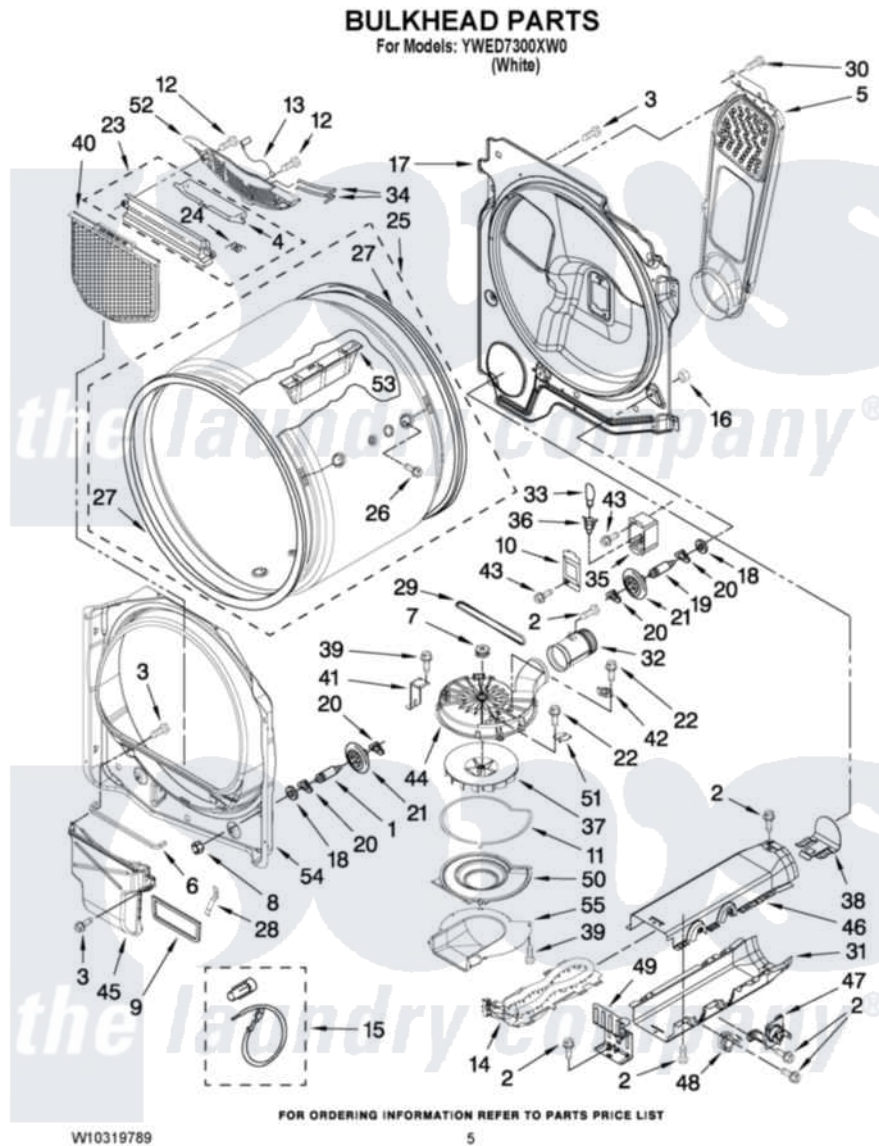

Whirlpool YWED7300XW0 03 - BULKHEAD PARTS

Whirlpool [Residential Whirlpool YWED7300XW0 Dryer Parts](#) Parts Diagram 03 - BULKHEAD PARTS
Click on the part number to view part

Item	Original Part Number	Replaced By	Status	Part Description
1	8575324	W10359271		Shaft, Drum Roller Threads
2	90767			Screw, 8A X 3/8 HeX Washer Head Tapping
3	3390631			Screw, 10-16 X 3/8
4	3394984	8563758		Door, Lint Screen
5	8544730			Air Duct Assembly
6	697813			Seal, Outlet Housing
7	8544739			Pulley, Blower
8	3934666	W10080210		Nut, 3/8 X 16
9	8544721			Seal, Lint Duct
10	3402841	8532165		Lens, Drum Light
11	8573068			Seal, Blower Cover
12	3387230			Screw, 10-16 X 13/16
13	3392258	3393840		Wire
14	W10044440		Not Available	HEATER ELEMENT
15	279457			Wire Kit, Terminal
16	W10001120	W10080190		Nut, 3/8-16