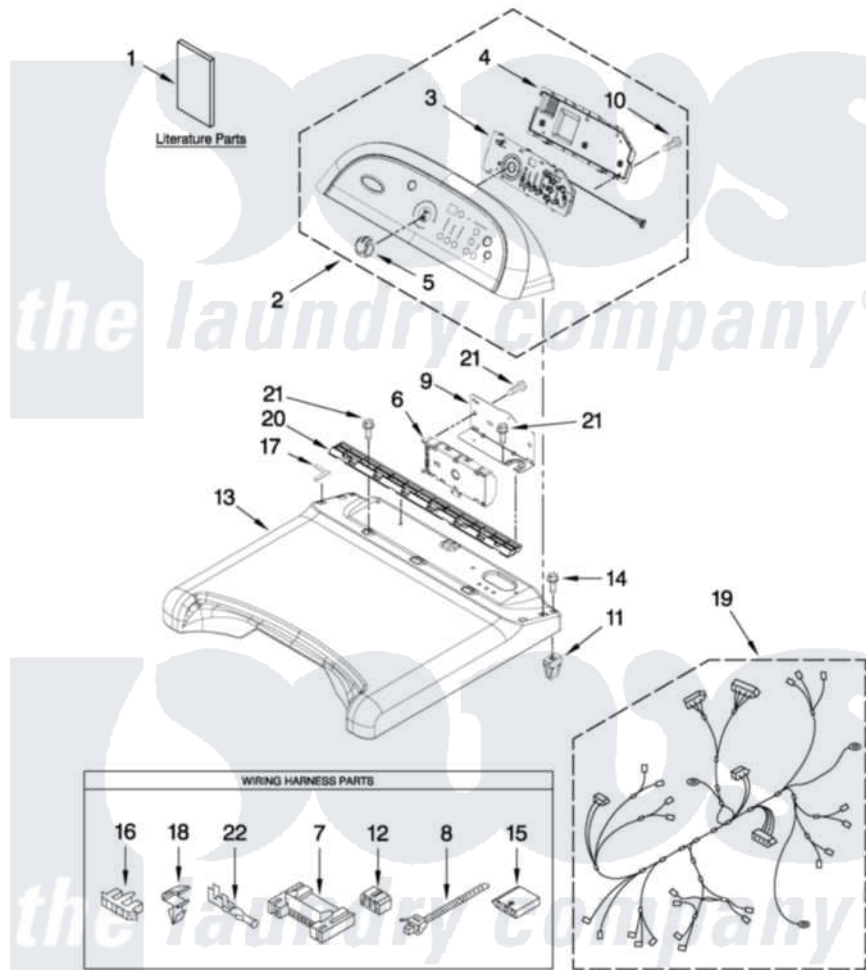

Whirlpool YWED7400XW0 01 - TOP AND CONSOLE PARTS

TOP AND CONSOLE PARTS

For Models: YWED7400XW0
(White)

27" ELECTRIC DRYER

FOR ORDERING INFORMATION REFER TO PARTS PRICE LIST

3-10 Printed in U.S.A. (LT)(bay)

1

Part No. W10320578 Rev. A

Whirlpool Residential Whirlpool YWED7400XW0 Dryer Parts Parts Diagram 01 - TOP AND CONSOLE PARTS

[Click on the part number to view part](#)

Item	Original Part Number	Replaced By	Status	Part Description
1	W10305227		Not Available	GUIDE, USE & CARE (ENGLISH)
"	W10261614		Not Available	INSTALLATION INSTRUCTION (ENGLISH)
"	W10301481		Not Available	TECH, SHEET
2	W10298647			Console Assembly
3	W10298627			Assembly, User Interface
4	8564265			Cover, Rear- User Interface
5	W10211335			Knob, Assembly
6	W10294317			Control Electronic
7	3395683			Receptacle, Multi-Terminal
8	3391018			Tie Cable
9	W10211337			Bracket, Machine Controller
10	W10003770			Screw, 6-19 X 1/2
11	W10112673			Screw, Grommet
12	3347243			Block, Disconnect
13	W10211339			Top

14	W10131402		Screw, 8-18 X 1.370
15	3936144		Do-It-Yourself Repair Manuals
16	3397269		Connector, Timer
17	W10185554		Seal, Foam Top
18	3394427		Clip-Harness
19	W10319801	Not Available	HARNES, ELECTRIC
20	8558863		Bracket, Console
21	337686	Not Available	SCREW, 8-18 X .500
22	94614		Terminal