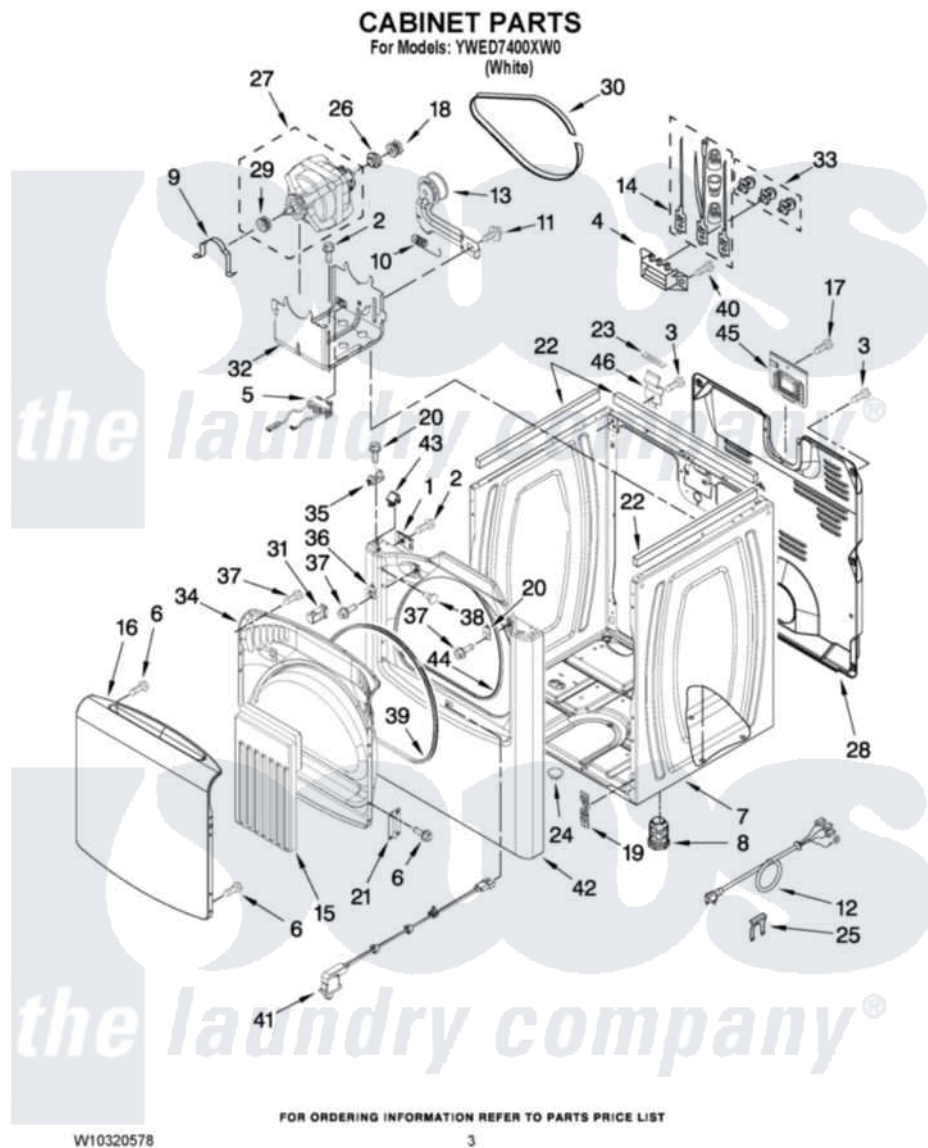

Whirlpool YWED7400XW0 02 - CABINET PARTS

Whirlpool [Residential Whirlpool YWED7400XW0 Dryer Parts](#) Parts Diagram 02 - CABINET PARTS
Click on the part number to view part

Item	Original Part Number	Replaced By	Status	Part Description
1	W10007520			Clip, Ground
2	3390631			Screw, 10-16 X 3/8
3	693995			Screw, Hex Head
4	3397659			Block, Terminal
5	W10314253			Switch, Assembly Broken Belt
6	342055	488627		Screw
7	W10183827	W10223154		Cabinet
8	3392100	49621		Feet-Leveling
NI	279810			Foot-Optional
9	660658			Clamp, Motor Mounting 343481 685441
10	3387374			Spring, Idler
11	3389420			Retainer-Idler 1/4-20 X 1/16
12	8529008		Not Available	HARNES, WIRING
13	8547160			Pulley Assembly
14	279318			Terminal Tinned And Brass Panel

15	8558850		Filler-Big Mouth Axial Door
16	8571361		Door, Outer
17	8533974	4331106	Screw, No.10-32 X 7/16
18	8547171		Pulley,
19	3394083		Clip, Front Panel
20	W10111888		Plug, Strike
21	8579717		Assembly, Hinge
22	W10316529		Foam-Seal Cabinet
23	18849		Pad, Top Hinge
24	8578560		Hole, Plug
25	694415		Clip, Strain Relief
26	3393657		Restrainer, Belt
27	8547170	W10448896	Motordrve
28	W10140148		Panel, Rear
29	8544743		Pulley, Blower
30	8547157		Belt, Drive
31	W10111905		Assembly, Door Catch
32	W10308685		Bracket, Motor
33	279393		Terminal Block Screw Kit
34	8571356		Door Inner
35	8568303		Locator, Snap Down
36	W10111906	W10295405	Strike
37	3400805		Screw, 8-18 X 3/64
38	W10144494		Plug-Hole
39	W10221653	W10239307	Seal-Door
40	3393008	308685	Side Trim)
41	W10201785		Door Switch Assembly
42	W10111883	W10312757	Panel
43	8576625		Lock, Front Top
44	W10044490		Seal, Front Panel
45	W10110241		Cover, Terminal Block
46	238088	8066217	Hinge, Top