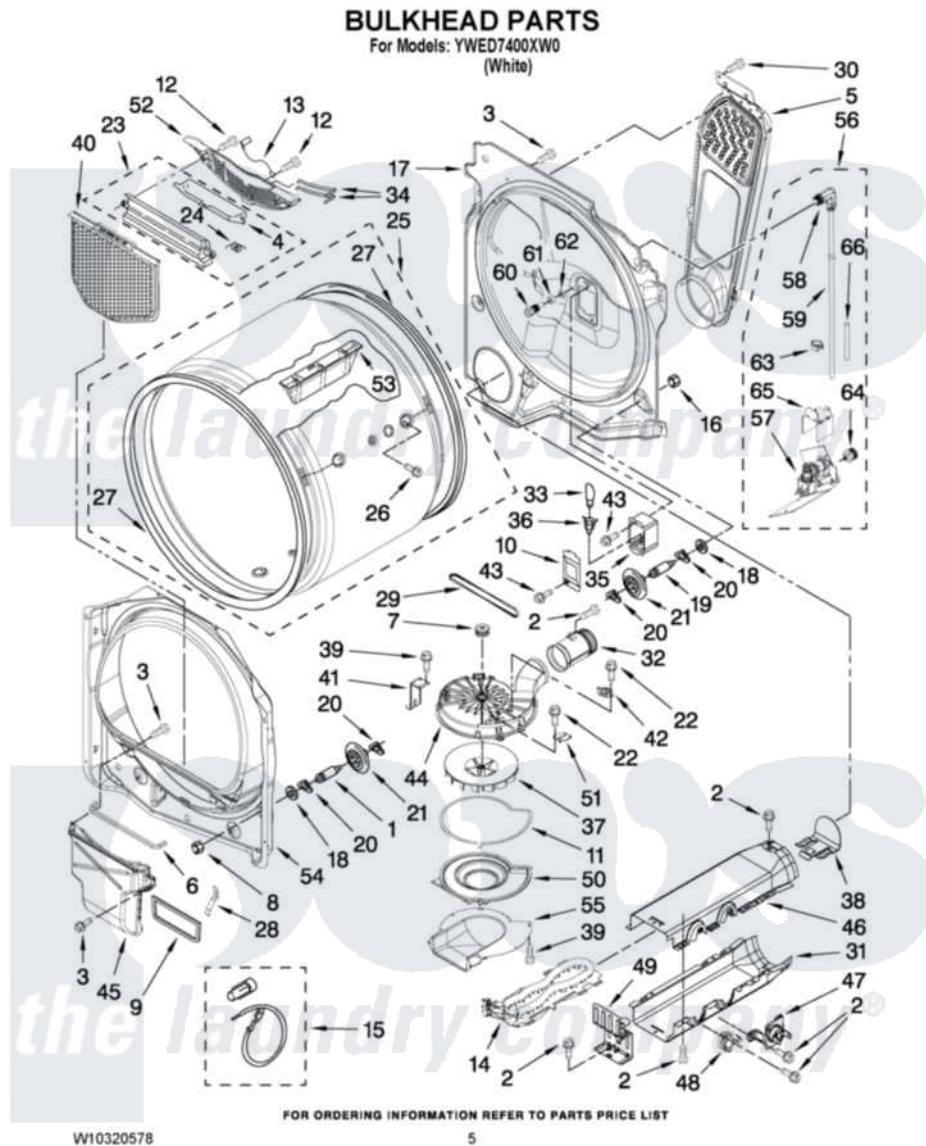

# Whirlpool YWED7400XW0 03 - BULKHEAD PARTS

Whirlpool [Residential Whirlpool YWED7400XW0 Dryer Parts](#) Parts Diagram 03 - BULKHEAD PARTS  
Click on the part number to view part

Item	Original Part Number	Replaced By	Status	Part Description
1	8575324	<a href="#">W10359271</a>		Shaft, Drum Roller Threads
2	<a href="#">90767</a>			Screw, 8A X 3/8 HeX Washer Head Tapping
3	<a href="#">3390631</a>			Screw, 10-16 X 3/8
4	3394984	<a href="#">8563758</a>		Door, Lint Screen
5	<a href="#">8544730</a>			Air Duct Assembly
6	<a href="#">697813</a>			Seal, Outlet Housing
7	<a href="#">8544739</a>			Pulley, Blower
8	3934666	<a href="#">W10080210</a>		Nut, 3/8 X 16
9	<a href="#">8544721</a>			Seal, Lint Duct
10	3402841	<a href="#">8532165</a>		Lens, Drum Light
11	<a href="#">8573068</a>			Seal, Blower Cover
12	<a href="#">3387230</a>			Screw, 10-16 X 13/16
13	3392258	<a href="#">3393840</a>		Wire
14	W10044440		Not Available	HEATER ELEMENT
15	<a href="#">279457</a>			Wire Kit, Terminal
16	W10001120	<a href="#">W10080190</a>		Nut, 3/8-16