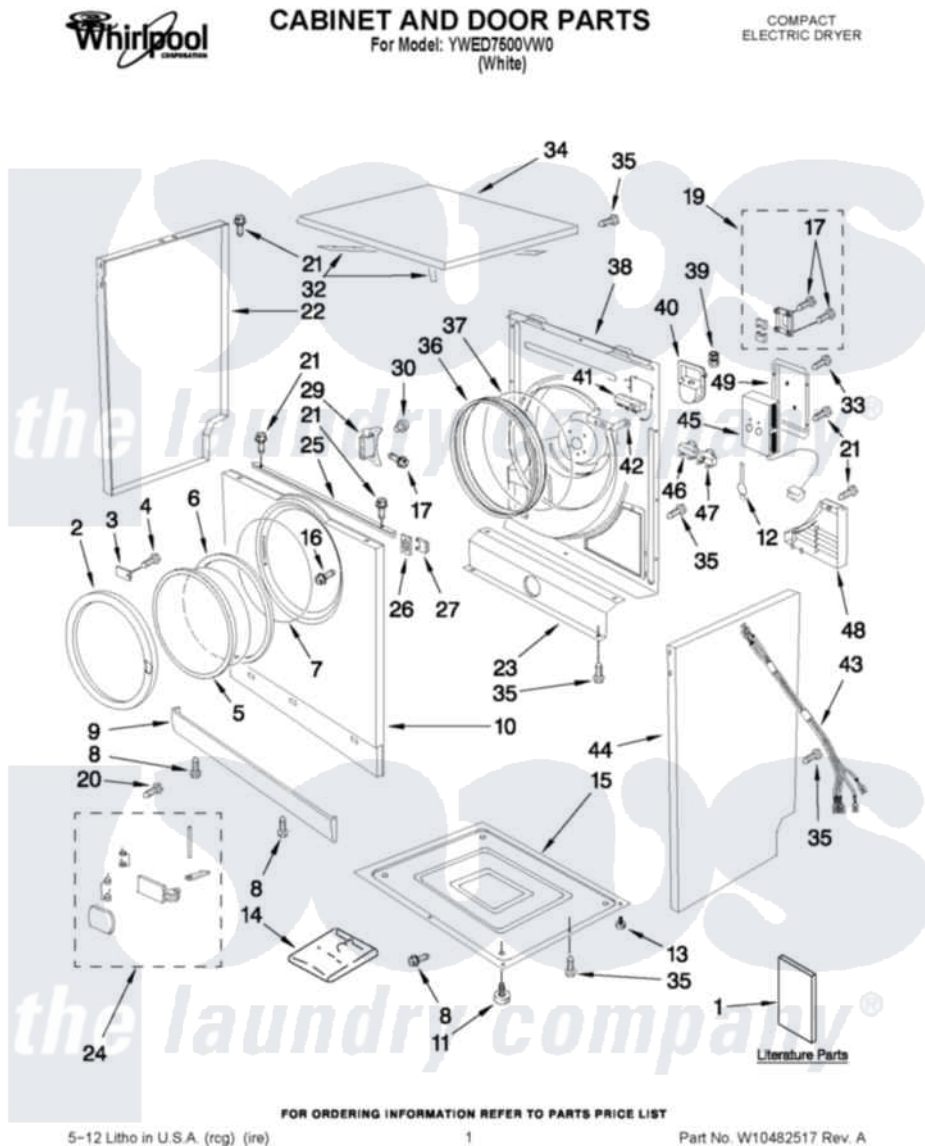

Whirlpool YWED7500VW0 01 - CABINET AND DOOR PARTS

Whirlpool Residential Whirlpool YWED7500VW0 Dryer Parts Parts Diagram 01 - CABINET AND DOOR PARTS
 Click on the part number to view part

Item	Original Part Number	Replaced By	Status	Part Description
1	W10189311		Not Available	USE & CARE GUIDE
"	8182608			Wiring Diagram
2	8182406			Frame, Door Outer
3	8183106			Retainer Insert
4	8182333	W10253196		Screw
5	8182516			Glass, Door
6	W10483230		Not Available	FRAME, INNER DOOR
7	8182515			Gasket, Door
8	8182518			Screw
9	8182503			Toe Panel
10	N/P		Not Available	FRONT PANEL (PART NOT A SERVICEABLE ITEM)
11	8182479			Foot, Adjustable
12	8183097			Spring, Thermostat
13	8182459	3400843		Orifice Holder
14	W10178021	W10178021A		Kit-Stack
15	8182480		Not Available	BASE

16	8182401		Screw, Door Catch
17	8183089		Screw, Drum Support
19	8182533		Support, Drum Shaft
20	W10483235	Not Available	SCREW, DOOR HANDLE
21	8182323	3179776	Screw
22	8182509		Side Panel
23	8182535		Panel, Lower Rear
24	8182574		Kit, Door Handle
25	8182511		Bracket, Front Panel
26	8182531		Plate, Door Switch
27	8182530		Door Switch
29	N/P	Not Available	DOOR HINGE (PART NOT A SERVICEABLE ITEM)
30	N/P	Not Available	RIVET, HINGE (PART NOT A SERVICEABLE ITEM)
32	8183109		Cross-Bar, Cabinet
33	8182526		Screw, Element Cover
34	8182524		Top
35	8182338	489355	Screw, 8 X 1/2
36	8182507		Seal, Rear Drum
37	8182540		Retaining Ring, Rear Seal
38	8182590		Panel, Rear
39	8182506		Nut, Power Cord
40	8182514		Cover, Terminal Block
41	8182525		Terminal Block
42	8182513		Mounting Bracket, Terminal Block
43	8183114	Not Available	Wire Harness
44	8182520		Side Panel
45	8182528		Heater Element
46	8182508		Thermostat, 194 F
47	W10483239		Thermostat,
48	8182510		Cover, Inlet
49	8183110		Cover, Element