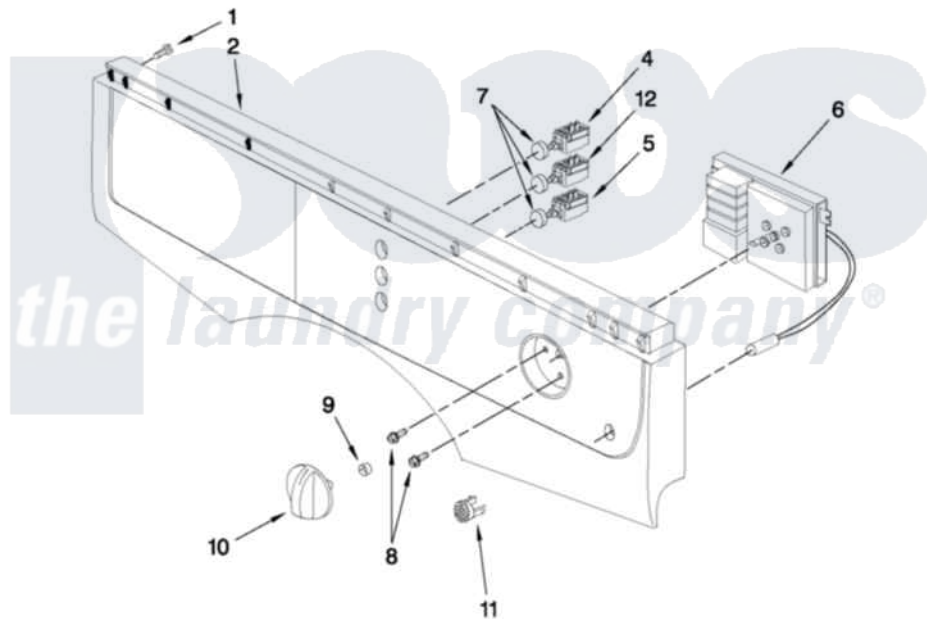

Whirlpool YWED7500VW0 02 - CONTROL PANEL PARTS

CONTROL PANEL PARTS

For Model: YWED7500VW0
(White)

FOR ORDERING INFORMATION REFER TO PARTS PRICE LIST

W10482517

3

Whirlpool [Residential Whirlpool YWED7500VW0 Dryer Parts](#) Parts Diagram 02 - CONTROL PANEL PARTS
Click on the part number to view part

Item	Original Part Number	Replaced By	Status	Part Description
1	8182338	489355		Screw, 8 X 1/2
2	W10205135			Panel, Control
4	8182576	280110		Switch And Button Assembly
5	W10119104		Not Available	SWITCH & BUTTON ASSEMBLY (ON/OFF)
6	W10497407		Not Available	TIMER & INDICATOR LIGHT ASSEMBLY (INDICATOR LIGHT NOT SERVICED SEPARATELY)
7	8182575			Button, Push
8	8182426	8169479		Screw, Grille
9	8182361			Spring, Knob
10	W10205136	W10233963		Knob
11	8182532			Lens, Indicator
12	W10119105		Not Available	SWITCH & BUTTON ASSEMBLY (TEMPERATURE)