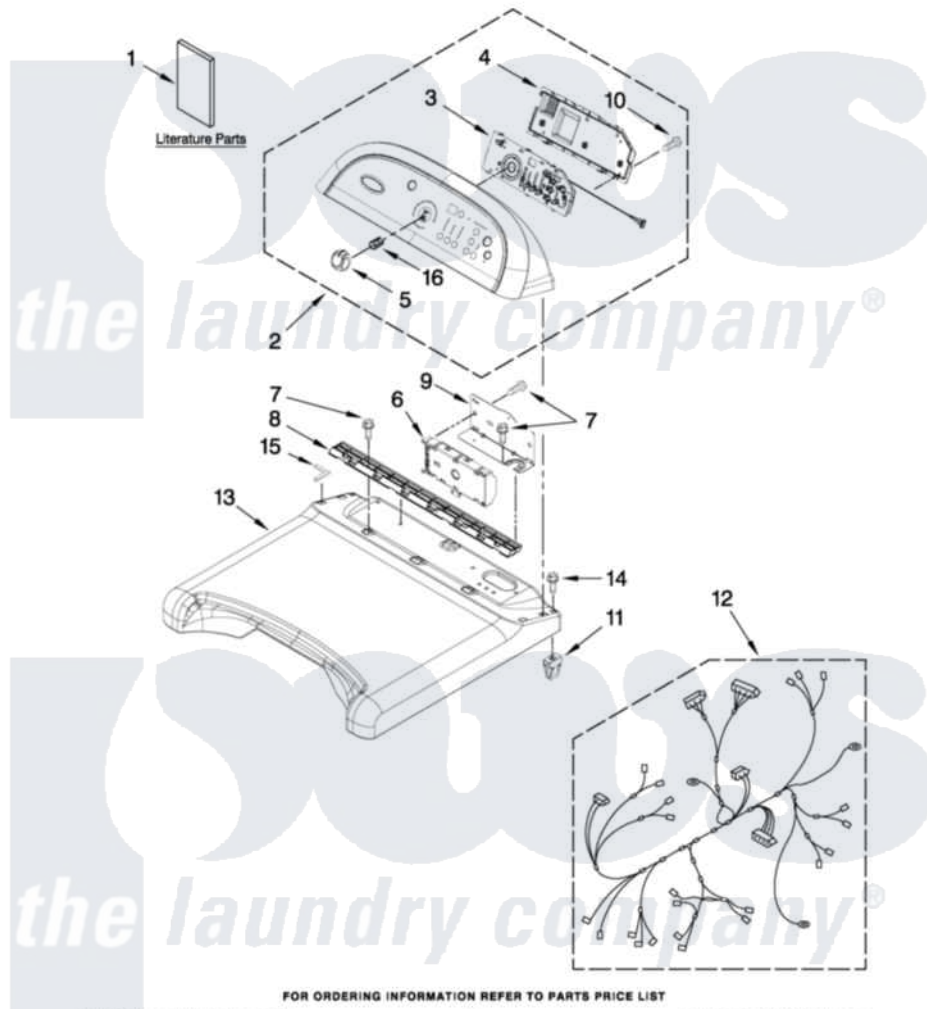

Whirlpool YWED7600XW0 01 - TOP AND CONSOLE PARTS

TOP AND CONSOLE PARTS

For Model: YWED7600XW0
(White)

27" ELECTRIC DRYER

FOR ORDERING INFORMATION REFER TO PARTS PRICE LIST

6-10 Printed in U.S.A. (LT) (eeb)

1

Part No. W10322109 Rev. A

Whirlpool Residential Whirlpool YWED7600XW0 Dryer Parts Parts Diagram 01 - TOP AND CONSOLE PARTS
Click on the part number to view part

Item	Original Part Number	Replaced By	Status	Part Description
1	W10305227		Not Available	GUIDE, USE & CARE (ENGLISH)
"	W10261614		Not Available	INSTALLATION INSTRUCTION (ENGLISH)
"	W10323414		Not Available	TECH SHEET
2	W10298646			Console Assembly
3	W10298626			Assembly, User Interface
4	8564265			Cover, Rear- User Interface
5	W10211335			Knob, Assembly
6	W10294316			Control Electronic
7	337686		Not Available	SCREW, 8-18 X .500
8	8558863			Bracket, Console
9	W10211337			Bracket, Machine Controller
10	W10003770			Screw, 6-19 X 1/2
11	W10112673			Screw, Grommet
12	W10319799		Not Available	HARNES, ELECTRIC
13	W10211339			Top

14	W10131402	Screw, 8-18 X 1.370	
15	W10185554	Seal, Foam Top	
16	W10303825	Not Available	SPRING, CLIP KNOB