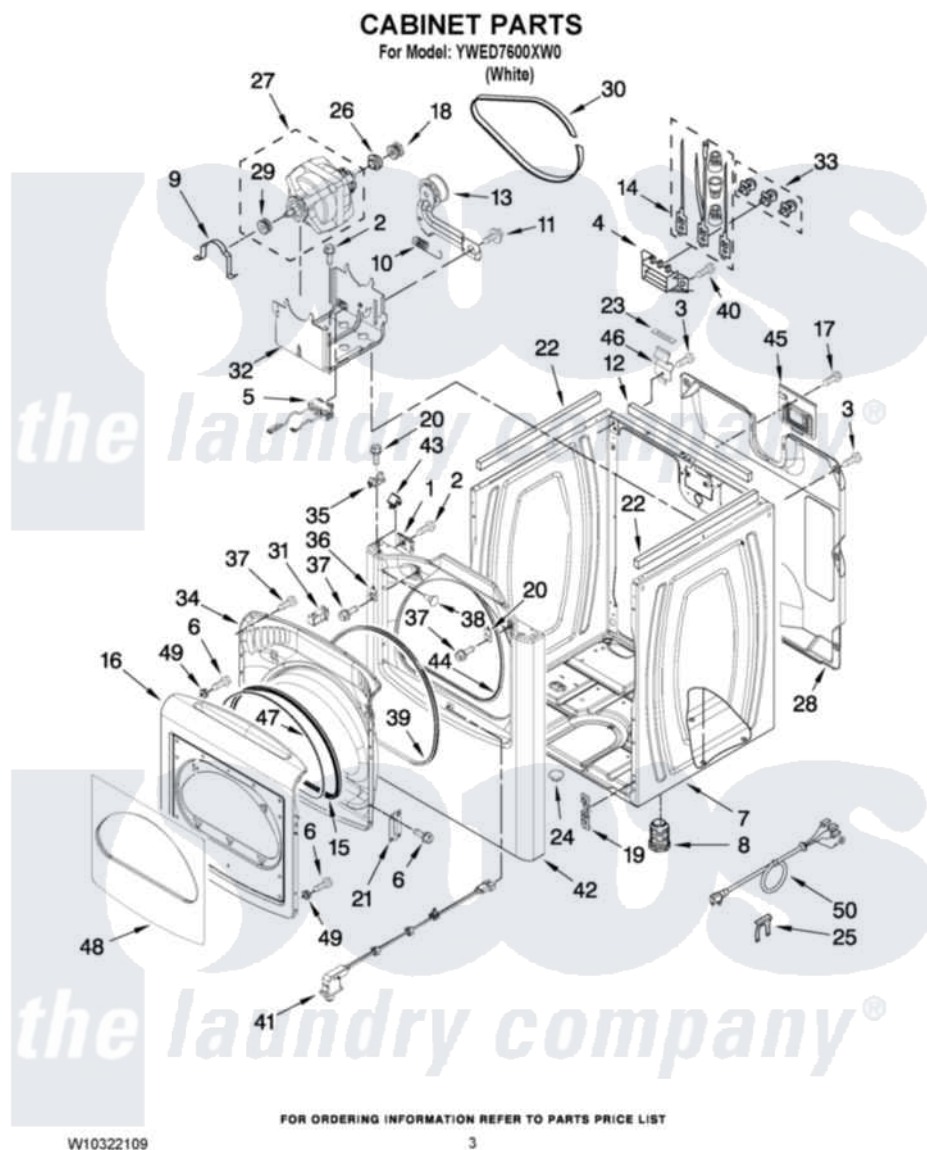

Whirlpool YWED7600XW0 02 - CABINET PARTS

Whirlpool [Residential Whirlpool YWED7600XW0 Dryer Parts](#) Parts Diagram 02 - CABINET PARTS
Click on the part number to view part

Item	Original Part Number	Replaced By	Status	Part Description
1	W10007520			Clip, Ground
2	3390631			Screw, 10-16 X 3/8
3	693995			Screw, Hex Head
4	3397659			Block, Terminal
5	W10314253			Switch, Assembly Broken Belt
6	342055	488627		Screw
7	W10183827	W10223154		Cabinet
8	3392100	49621		Feet-Leveling
NI	279810			Foot-Optional
9	660658			Clamp, Motor Mounting 343481 685441
10	3387374			Spring, Idler
11	3389420			Retainer-Idler 1/4-20 X 1/16
12	W10224768			Seal, Foam Spill Guard
13	8547160			Pulley Assembly
14	279318			Terminal Tinned And Brass Panel

15	W10076050		Seal, Window
16	8571365		Door, Outer
17	8533974	4331106	Screw, No.10-32 X 7/16
18	8547171		Pulley,
19	3394083		Clip, Front Panel
20	W10111888		Plug, Strike
21	8579717		Assembly, Hinge
22	W10157932		Seal, Foam Cabinet
23	18849		Pad, Top Hinge
24	8578560		Hole, Plug
25	694415		Clip, Strain Relief
26	3393657		Restrainer, Belt
27	8547170	W10448896	Motordrive
28	8558830	Not Available	Panel, Rear
29	8544743		Pulley, Blower
30	8547157		Belt, Drive
31	W10111905		Assembly, Door Catch
32	W10308685		Bracket, Motor
33	279393		Terminal Block Screw Kit
34	8571357		Door, Inner
35	8568303		Locator, Snap Down
36	W10111906	W10295405	Strike
37	3400805		Screw, 8-18 X 3/64
38	W10144494		Plug-Hole
39	W10221653	W10239307	Seal-Door
40	3393008	308685	Side Trim)
41	W10201785		Door Switch Assembly
42	W10111883	W10312757	Panel
43	8576625		Lock, Front Top
44	W10044490		Seal, Front Panel
45	W10110241		Cover, Terminal Block
46	238088	8066217	Hinge, Top
47	8558846		Glass, Inner Door
48	8578931		Window, Outer Door
49	308499		Nut-1/4 Hf Self-Thread
50	8529008	Not Available	HARNES, WIRING