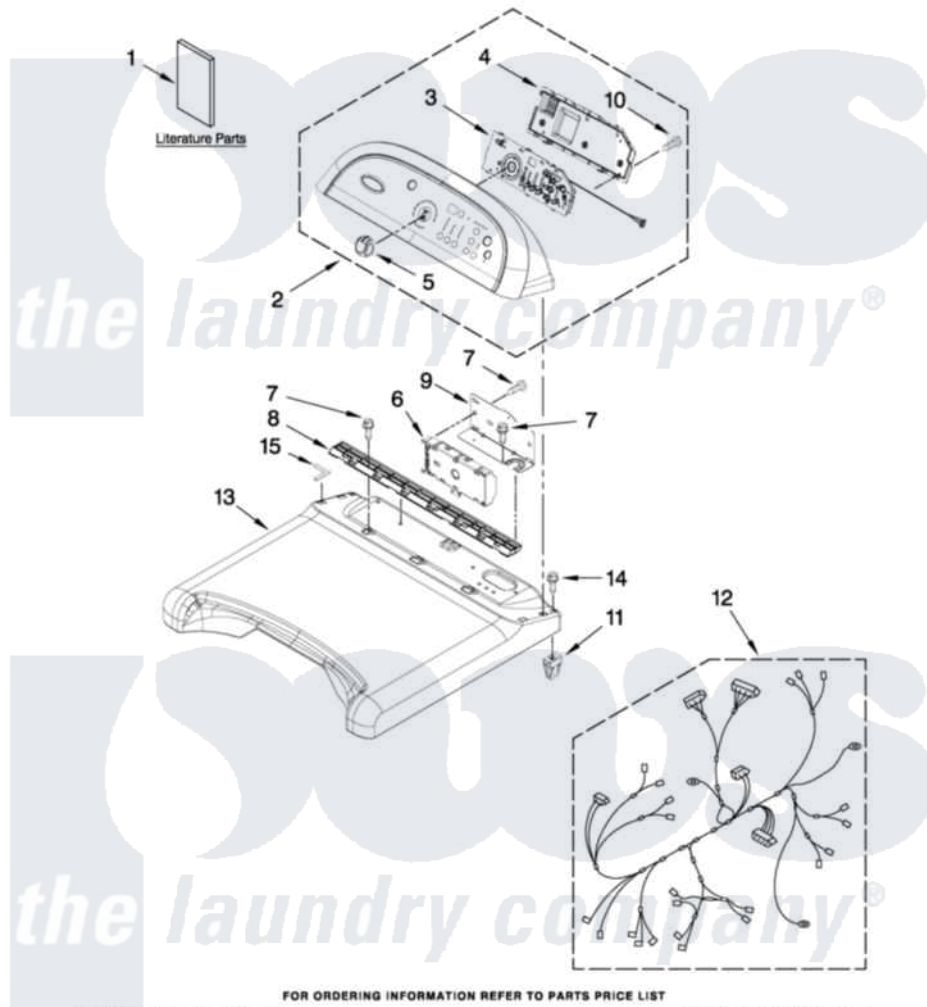

Whirlpool YWED7800XB0 01 - TOP AND CONSOLE PARTS

TOP AND CONSOLE PARTS

For Models: YWED7800XW0, YWED7800XB0, YWED7800XL0
(White) (Black) (Lunar Silver)

27" ELECTRIC DRYER

FOR ORDERING INFORMATION REFER TO PARTS PRICE LIST

4-10 Printed in U.S.A. (LT)(bay)

1

Part No. W10326492 Rev. A

[Whirlpool Residential Whirlpool YWED7800XB0 Dryer Parts](#) Parts Diagram 01 - TOP AND CONSOLE PARTS
Click on the part number to view part

Item	Original Part Number	Replaced By	Status	Part Description
1	W10305227		Not Available	GUIDE, USE & CARE (ENGLISH)
"	W10261614		Not Available	INSTALLATION INSTRUCTION (ENGLISH)
"	W10323414		Not Available	TECH SHEET
2	W10298643			Console Assembly
"	W10298644			Console Assembly
"	W10298645			Console Assembly
3	W10298625			Assembly, User Interface
4	8564265			Cover, Rear- User Interface
5	W10211335			Knob, Assembly
6	W10294317			Control Electronic
7	337686		Not Available	SCREW, 8-18 X .500
8	8558863			Bracket, Console
9	W10211337			Bracket, Machine Controller
10	W10003770			Screw, 6-19 X 1/2
11	W10112673			Screw, Grommet

12	W10319806	Not Available	HARNESS, ELECTRIC
13	W10211339		Top
"	W10211340		Top
"	W10211341		Top
14	W10131402		Screw, 8-18 X 1.370
15	W10185554		Seal, Foam Top