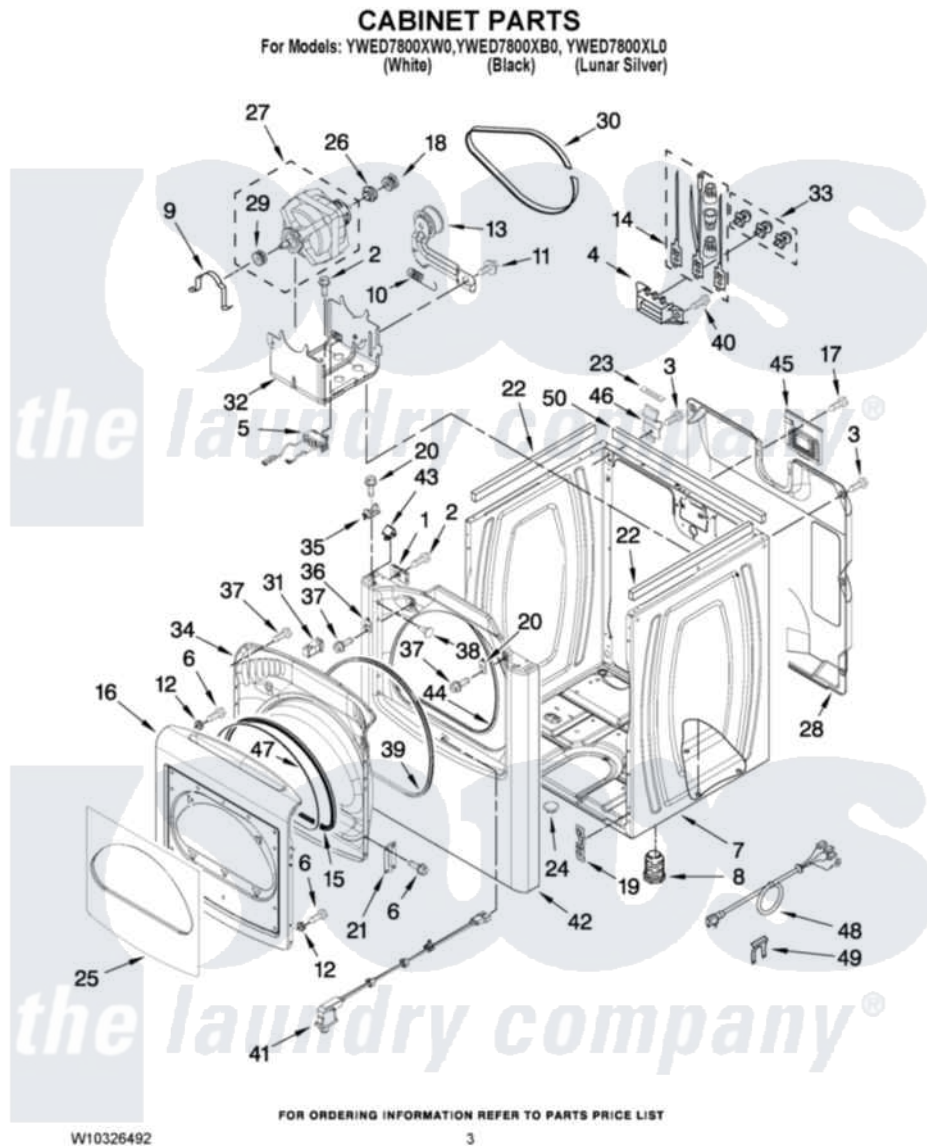

Whirlpool YWED7800XB0 02 - CABINET PARTS

Whirlpool [Residential Whirlpool YWED7800XB0 Dryer Parts](#) Parts Diagram 02 - CABINET PARTS
Click on the part number to view part

Item	Original Part Number	Replaced By	Status	Part Description
1	W10007520			Clip, Ground
2	3390631			Screw, 10-16 X 3/8
3	693995			Screw, Hex Head
4	3397659			Block, Terminal
5	W10314253			Switch, Assembly Broken Belt
6	342055	488627		Screw
7	W10183827	W10223154		Cabinet
"	W10183831			Cabinet
"	W10183832	W10223156		Cabinet
8	3392100	49621		Feet-Leveling
"	279810			Foot-Optional
9	660658			Clamp, Motor Mounting 343481 685441
10	3387374			Spring, Idler
11	3389420			Retainer-Idler 1/4-20 X 1/16
12	308499			Nut-1/4 Hf Self-Thread
13	8547160			Pulley Assembly