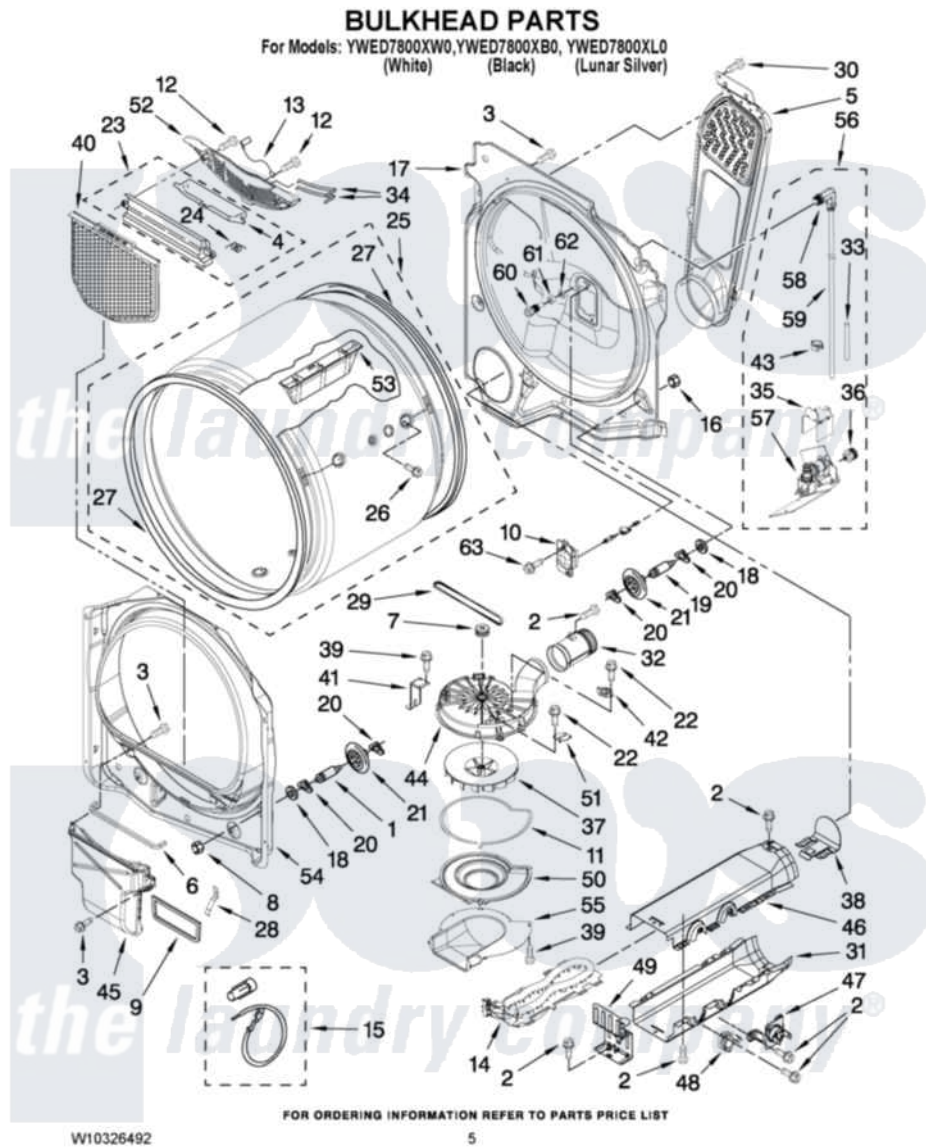

Whirlpool YWED7800XB0 03 - BULKHEAD PARTS

Whirlpool Residential Whirlpool YWED7800XB0 Dryer Parts Parts Diagram 03 - BULKHEAD PARTS
Click on the part number to view part

Item	Original Part Number	Replaced By	Status	Part Description
1	8575324	W10359271		Shaft, Drum Roller Threads
2	90767			Screw, 8A X 3/8 HeX Washer Head Tapping
3	3390631			Screw, 10-16 X 3/8
4	3394984	8563758		Door, Lint Screen
5	8544730			Air Duct Assembly
6	697813			Seal, Outlet Housing
7	8544739			Pulley, Blower
8	3934666	W10080210		Nut, 3/8 X 16
9	8544721			Seal, Lint Duct
10	W10299173			Led Module
11	8573068			Seal, Blower Cover
12	3387230			Screw, 10-16 X 13/16
13	3392258	3393840		Wire
14	W10044440		Not Available	HEATER ELEMENT
15	279457			Wire Kit, Terminal
16	W10001120	W10080190		Nut, 3/8-16