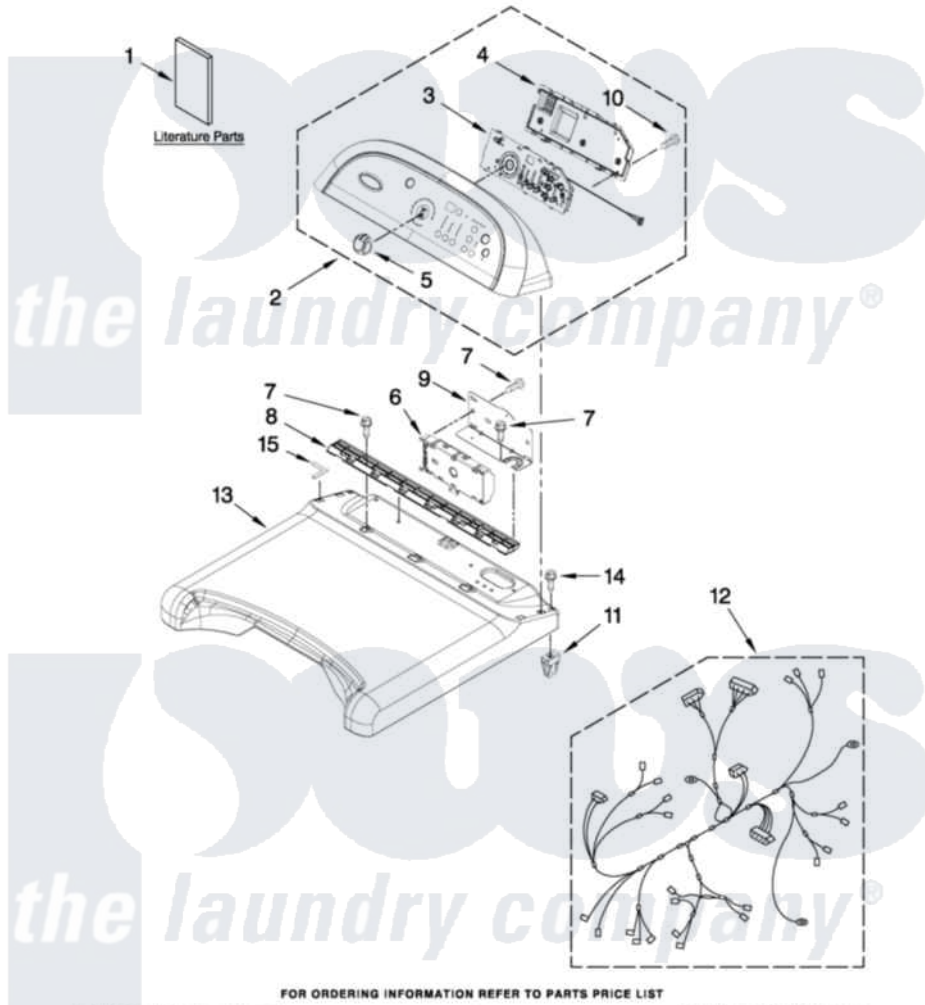

Whirlpool YWED7800XL0 01 - TOP AND CONSOLE PARTS

TOP AND CONSOLE PARTS

For Models: YWED7800XW0, YWED7800XB0, YWED7800XL0
(White) (Black) (Lunar Silver)

27" ELECTRIC DRYER

FOR ORDERING INFORMATION REFER TO PARTS PRICE LIST

4-10 Printed in U.S.A. (LT)(bay)

1

Part No. W10326492 Rev. A

Whirlpool [Residential Whirlpool YWED7800XL0 Dryer Parts](#) Parts Diagram 01 - TOP AND CONSOLE PARTS
Click on the part number to view part

Item	Original Part Number	Replaced By	Status	Part Description
1	W10305227		Not Available	GUIDE, USE & CARE (ENGLISH)
"	W10261614		Not Available	INSTALLATION INSTRUCTION (ENGLISH)
"	W10323414		Not Available	TECH SHEET
2	W10298643			Console Assembly
"	W10298644			Console Assembly
"	W10298645			Console Assembly
3	W10298625			Assembly, User Interface
4	8564265			Cover, Rear- User Interface
5	W10211335			Knob, Assembly
6	W10294317			Control Electronic
7	337686		Not Available	SCREW, 8-18 X .500
8	8558863			Bracket, Console
9	W10211337			Bracket, Machine Controller
10	W10003770			Screw, 6-19 X 1/2
11	W10112673			Screw, Grommet

12	W10319806	Not Available	HARNES, ELECTRIC
13	W10211339		Top
"	W10211340		Top
"	W10211341		Top
14	W10131402		Screw, 8-18 X 1.370
15	W10185554		Seal, Foam Top