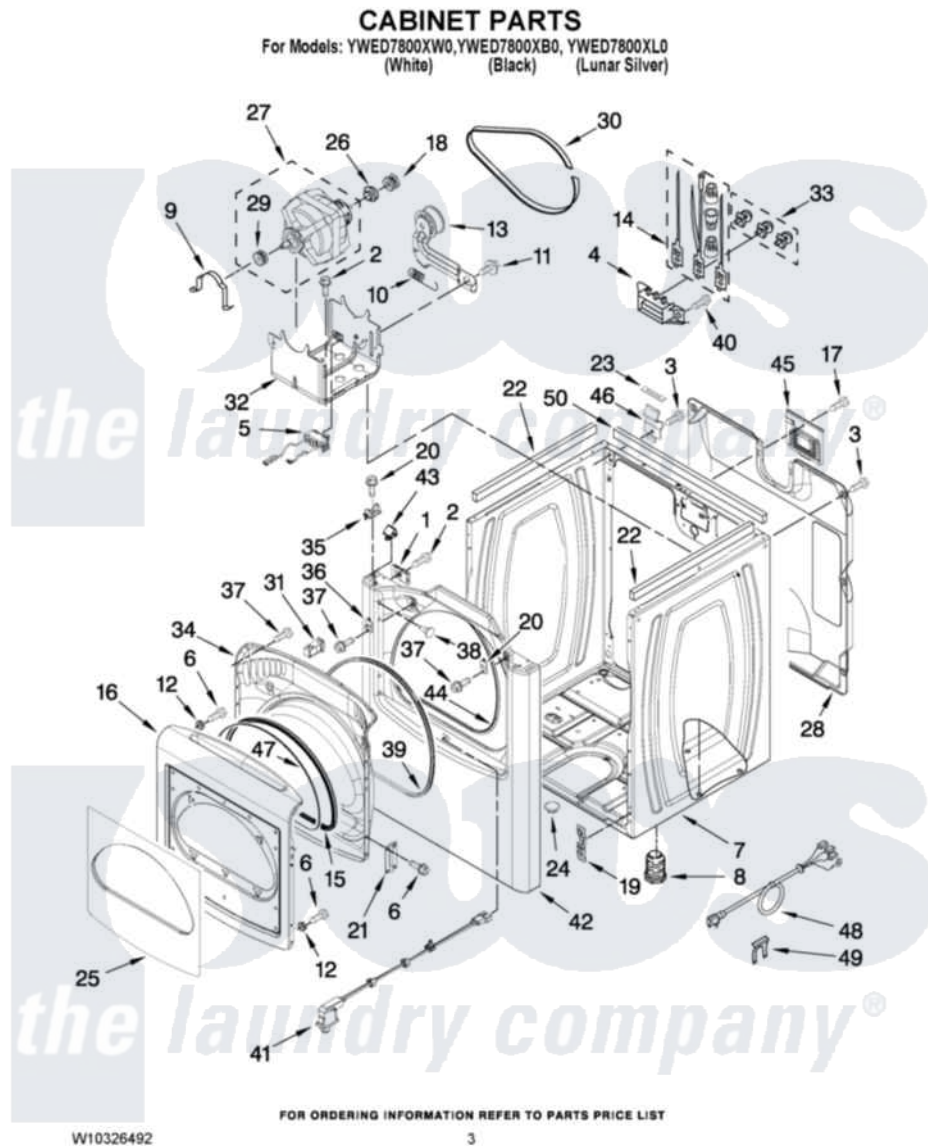

# Whirlpool YWED7800XL0 02 - CABINET PARTS

Whirlpool [Residential Whirlpool YWED7800XL0 Dryer Parts](#) Parts Diagram 02 - CABINET PARTS  
Click on the part number to view part

Item	Original Part Number	Replaced By	Status	Part Description
1	<a href="#">W10007520</a>			Clip, Ground
2	<a href="#">3390631</a>			Screw, 10-16 X 3/8
3	<a href="#">693995</a>			Screw, Hex Head
4	<a href="#">3397659</a>			Block, Terminal
5	<a href="#">W10314253</a>			Switch, Assembly Broken Belt
6	342055	<a href="#">488627</a>		Screw
7	W10183827	<a href="#">W10223154</a>		Cabinet
"	<a href="#">W10183831</a>			Cabinet
"	W10183832	<a href="#">W10223156</a>		Cabinet
8	3392100	<a href="#">49621</a>		Feet-Leveling
"	<a href="#">279810</a>			Foot-Optional
9	<a href="#">660658</a>			Clamp, Motor Mounting 343481 685441
10	<a href="#">3387374</a>			Spring, Idler
11	<a href="#">3389420</a>			Retainer-Idler 1/4-20 X 1/16
12	<a href="#">308499</a>			Nut-1/4 Hf Self-Thread
13	<a href="#">8547160</a>			Pulley Assembly