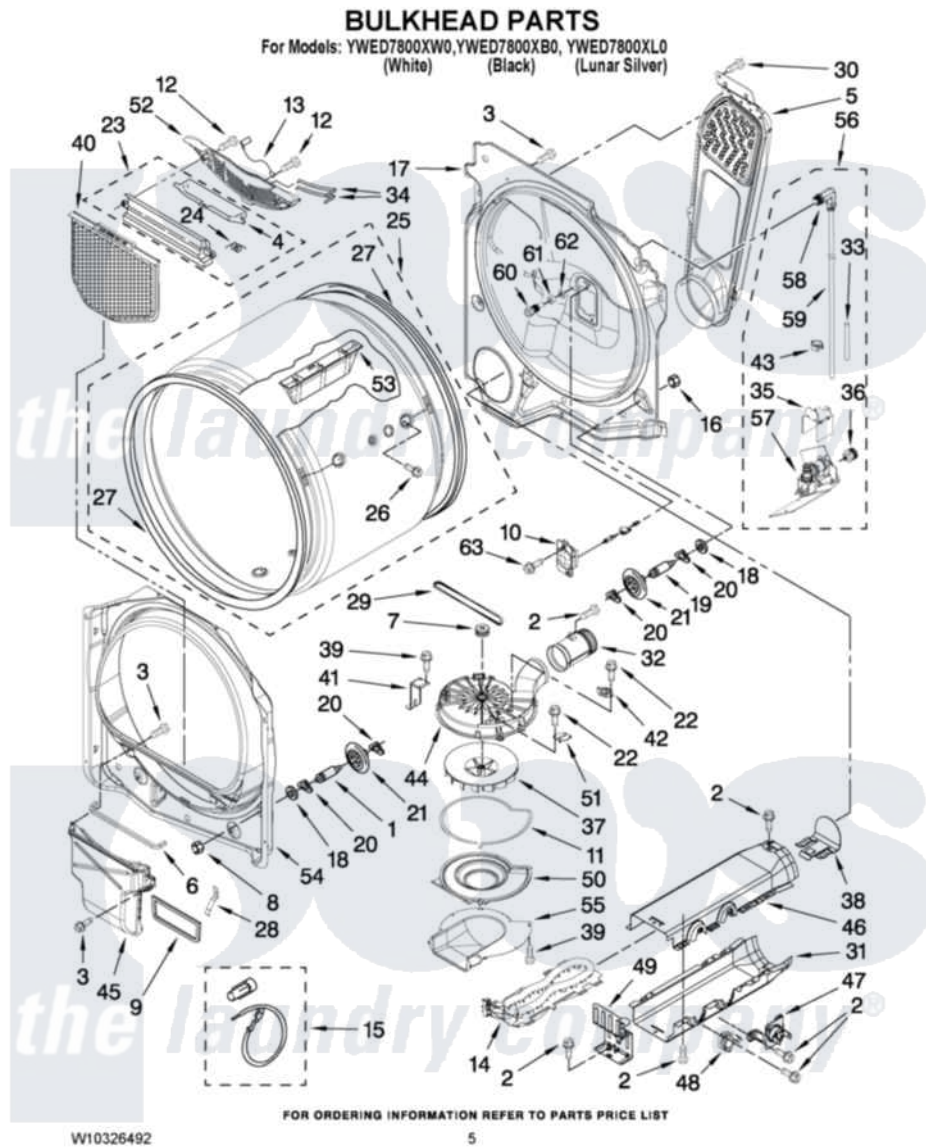

# Whirlpool YWED7800XL0 03 - BULKHEAD PARTS

Whirlpool Residential Whirlpool YWED7800XL0 Dryer Parts Parts Diagram 03 - BULKHEAD PARTS  
Click on the part number to view part

Item	Original Part Number	Replaced By	Status	Part Description
1	8575324	<a href="#">W10359271</a>		Shaft, Drum Roller Threads
2	<a href="#">90767</a>			Screw, 8A X 3/8 HeX Washer Head Tapping
3	<a href="#">3390631</a>			Screw, 10-16 X 3/8
4	3394984	<a href="#">8563758</a>		Door, Lint Screen
5	<a href="#">8544730</a>			Air Duct Assembly
6	<a href="#">697813</a>			Seal, Outlet Housing
7	<a href="#">8544739</a>			Pulley, Blower
8	3934666	<a href="#">W10080210</a>		Nut, 3/8 X 16
9	<a href="#">8544721</a>			Seal, Lint Duct
10	<a href="#">W10299173</a>			Led Module
11	<a href="#">8573068</a>			Seal, Blower Cover
12	<a href="#">3387230</a>			Screw, 10-16 X 13/16
13	3392258	<a href="#">3393840</a>		Wire
14	W10044440		Not Available	HEATER ELEMENT
15	<a href="#">279457</a>			Wire Kit, Terminal
16	W10001120	<a href="#">W10080190</a>		Nut, 3/8-16