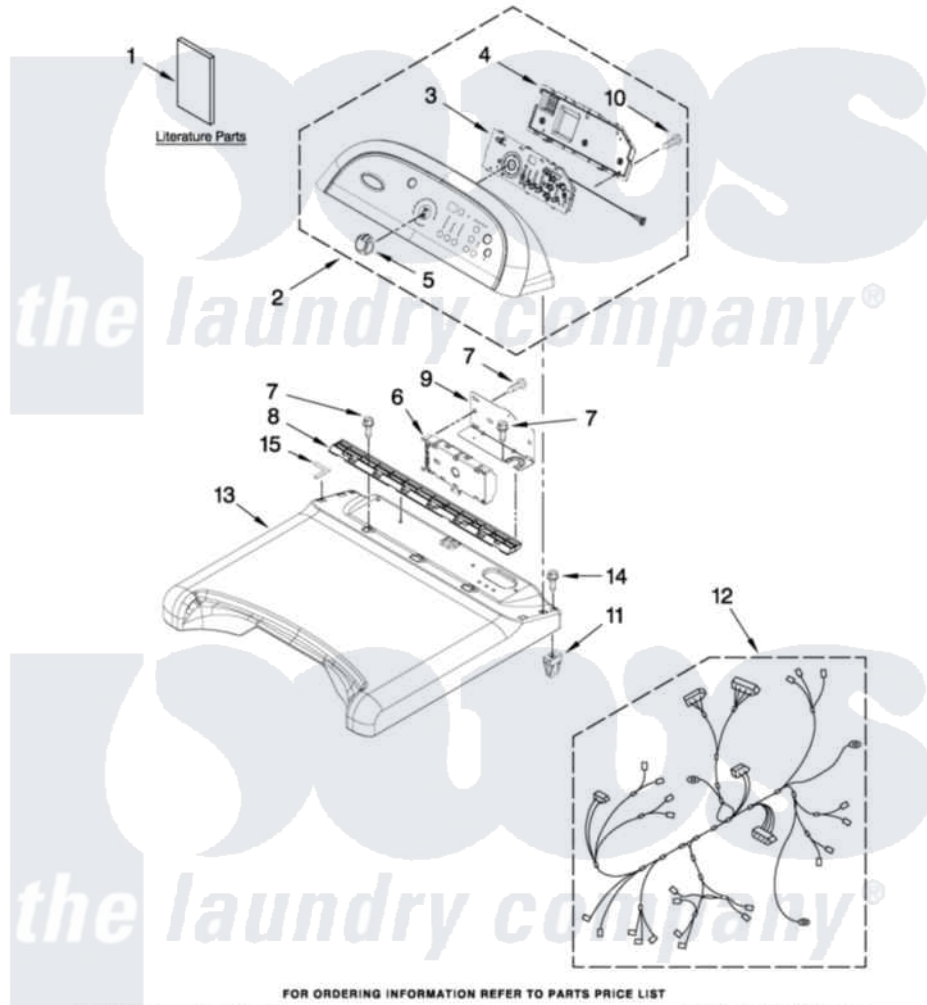

Whirlpool YWED7800XW0 01 - TOP AND CONSOLE PARTS

TOP AND CONSOLE PARTS

For Models: YWED7800XW0, YWED7800XB0, YWED7800XL0
(White) (Black) (Lunar Silver)

27" ELECTRIC DRYER

FOR ORDERING INFORMATION REFER TO PARTS PRICE LIST

4-10 Printed in U.S.A. (LT)(bay)

1

Part No. W10326492 Rev. A

Whirlpool Residential Whirlpool YWED7800XW0 Dryer Parts Parts Diagram 01 - TOP AND CONSOLE PARTS
Click on the part number to view part

Item	Original Part Number	Replaced By	Status	Part Description
1	W10305227		Not Available	GUIDE, USE & CARE (ENGLISH)
"	W10261614		Not Available	INSTALLATION INSTRUCTION (ENGLISH)
"	W10323414		Not Available	TECH SHEET
2	W10298643			Console Assembly
"	W10298644			Console Assembly
"	W10298645			Console Assembly
3	W10298625			Assembly, User Interface
4	8564265			Cover, Rear- User Interface
5	W10211335			Knob, Assembly
6	W10294317			Control Electronic
7	337686		Not Available	SCREW, 8-18 X .500
8	8558863			Bracket, Console
9	W10211337			Bracket, Machine Controller
10	W10003770			Screw, 6-19 X 1/2
11	W10112673			Screw, Grommet

12	W10319806	Not Available	HARNES, ELECTRIC
13	W10211339		Top
"	W10211340		Top
"	W10211341		Top
14	W10131402		Screw, 8-18 X 1.370
15	W10185554		Seal, Foam Top