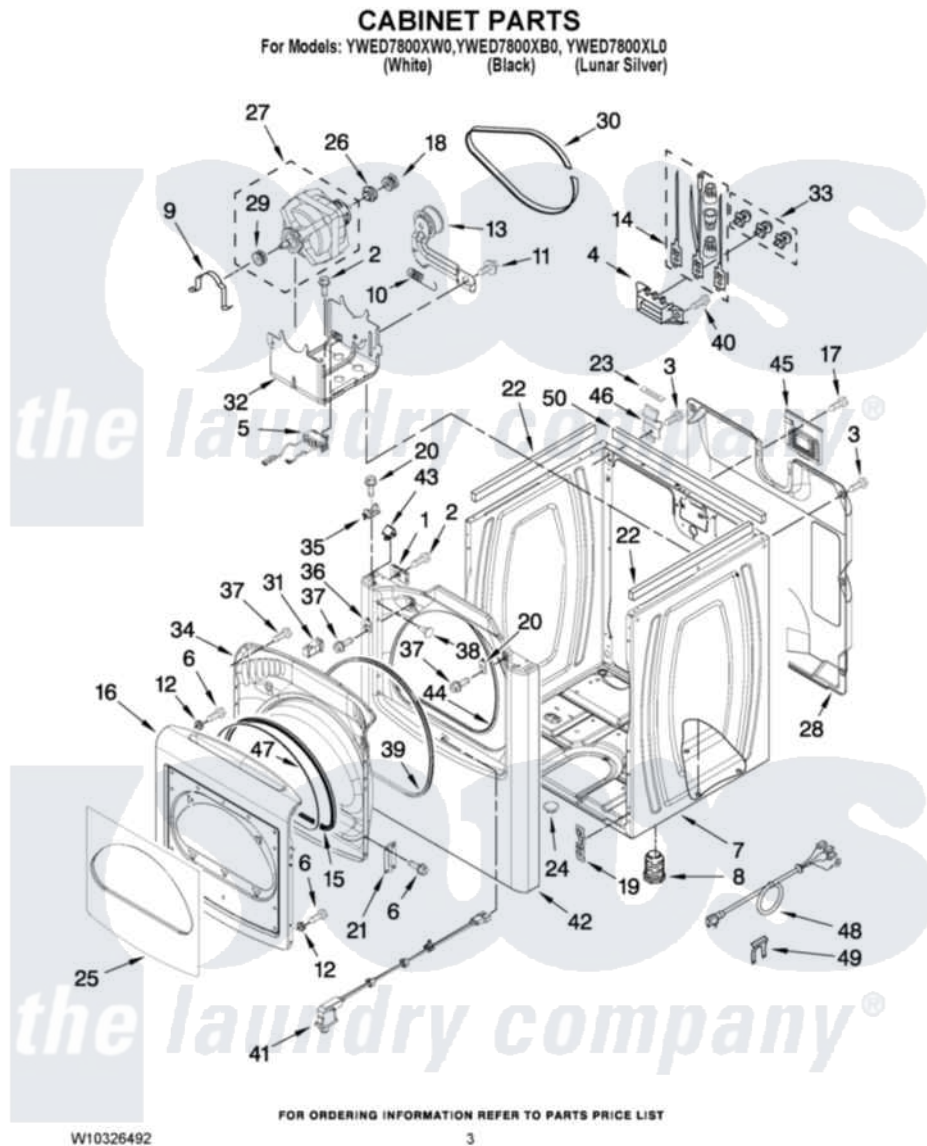

Whirlpool YWED7800XW0 02 - CABINET PARTS

Whirlpool [Residential Whirlpool YWED7800XW0 Dryer Parts](#) Parts Diagram 02 - CABINET PARTS
Click on the part number to view part

| Item | Original Part Number | Replaced By | Status | Part Description |
|------|---------------------------|---------------------------|--------|--|
| 1 | W10007520 | | | Clip, Ground |
| 2 | 3390631 | | | Screw, 10-16 X 3/8 |
| 3 | 693995 | | | Screw, Hex Head |
| 4 | 3397659 | | | Block, Terminal |
| 5 | W10314253 | | | Switch, Assembly Broken Belt |
| 6 | 342055 | 488627 | | Screw |
| 7 | W10183827 | W10223154 | | Cabinet |
| " | W10183831 | | | Cabinet |
| " | W10183832 | W10223156 | | Cabinet |
| 8 | 3392100 | 49621 | | Feet-Leveling |
| " | 279810 | | | Foot-Optional |
| 9 | 660658 | | | Clamp, Motor Mounting 343481 685441 |
| 10 | 3387374 | | | Spring, Idler |
| 11 | 3389420 | | | Retainer-Idler 1/4-20 X 1/16 |
| 12 | 308499 | | | Nut-1/4 Hf Self-Thread |
| 13 | 8547160 | | | Pulley Assembly |