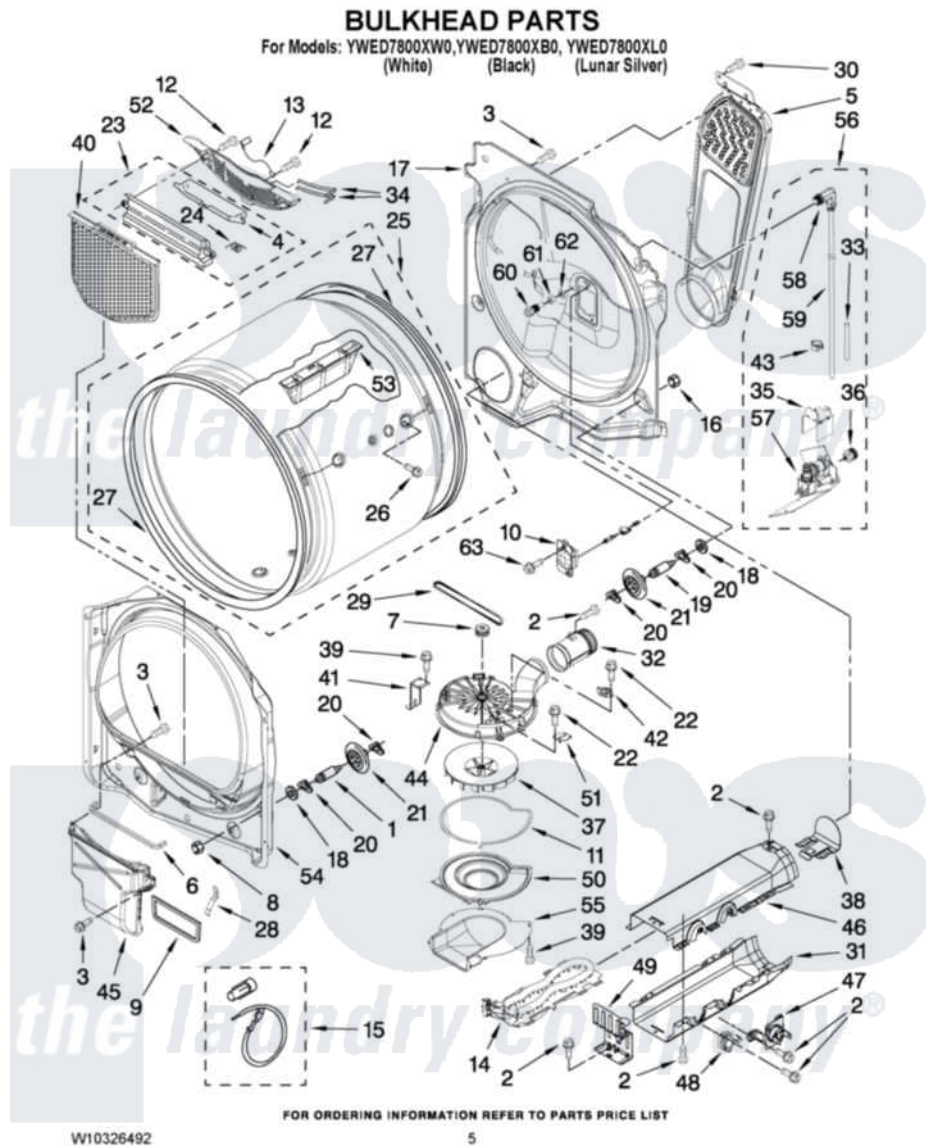

# Whirlpool YWED7800XW0 03 - BULKHEAD PARTS

Whirlpool [Residential Whirlpool YWED7800XW0 Dryer Parts](#) Parts Diagram 03 - BULKHEAD PARTS  
Click on the part number to view part

Item	Original Part Number	Replaced By	Status	Part Description
1	8575324	<a href="#">W10359271</a>		Shaft, Drum Roller Threads
2	<a href="#">90767</a>			Screw, 8A X 3/8 HeX Washer Head Tapping
3	<a href="#">3390631</a>			Screw, 10-16 X 3/8
4	3394984	<a href="#">8563758</a>		Door, Lint Screen
5	<a href="#">8544730</a>			Air Duct Assembly
6	<a href="#">697813</a>			Seal, Outlet Housing
7	<a href="#">8544739</a>			Pulley, Blower
8	3934666	<a href="#">W10080210</a>		Nut, 3/8 X 16
9	<a href="#">8544721</a>			Seal, Lint Duct
10	<a href="#">W10299173</a>			Led Module
11	<a href="#">8573068</a>			Seal, Blower Cover
12	<a href="#">3387230</a>			Screw, 10-16 X 13/16
13	3392258	<a href="#">3393840</a>		Wire
14	W10044440		Not Available	HEATER ELEMENT
15	<a href="#">279457</a>			Wire Kit, Terminal
16	W10001120	<a href="#">W10080190</a>		Nut, 3/8-16