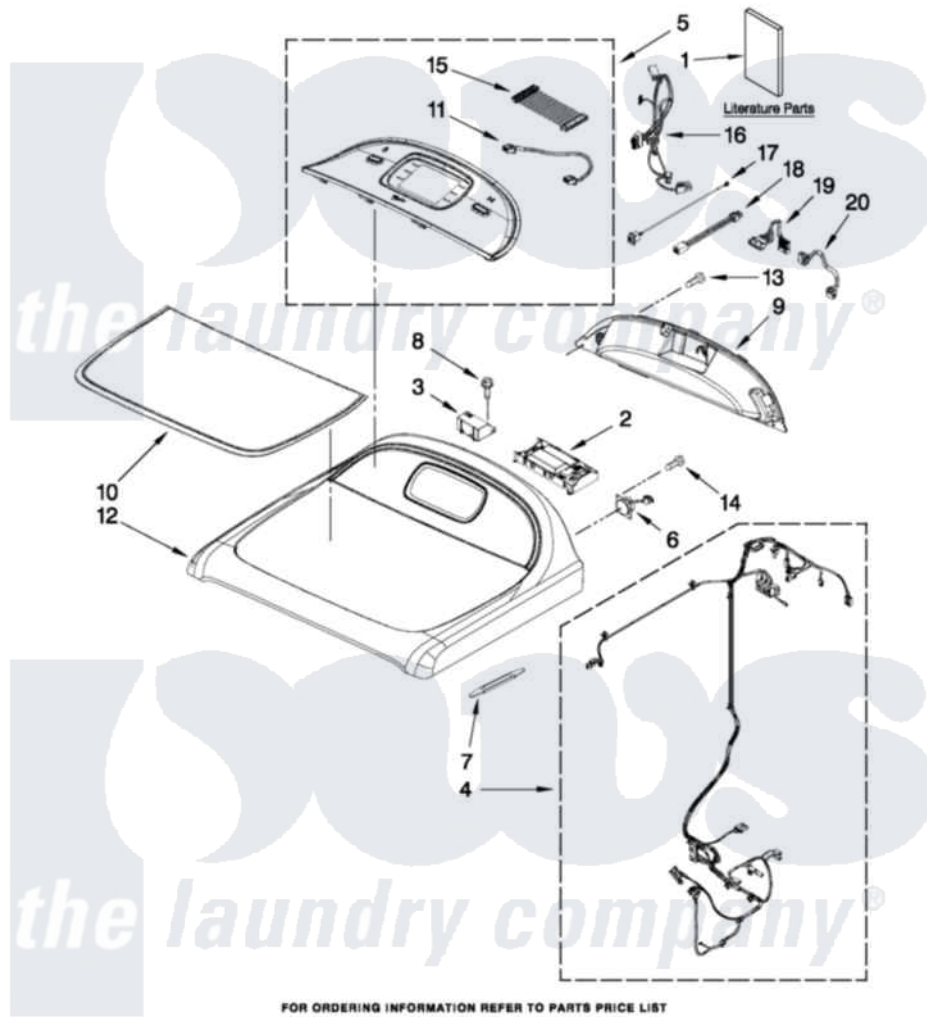

Whirlpool YWED7990XG0 01 - TOP AND CONSOLE PARTS

TOP AND CONSOLE PARTS

For Model: YWED7990XG0
(Cosmetallic)

29" ELECTRIC DRYER

FOR ORDERING INFORMATION REFER TO PARTS PRICE LIST

12-10 Litho in U.S.A. (L.T.) (psw)

1

Part No. W10335903 Rev. A

Whirlpool Residential Whirlpool YWED7990XG0 Dryer Parts Parts Diagram 01 - TOP AND CONSOLE PARTS

[Click on the part number to view part](#)

Item	Original Part Number	Replaced By	Status	Part Description
1	W10304462		Not Available	TECH SHEET
"	W10309054		Not Available	GUIDE, USE & CARE
"	W10309144		Not Available	GUIDE, QUICK START
"	W10332911		Not Available	INSTALLATION, INSTRUCTION
"	W10280762		Not Available	WIRING DIAGRAM
"	W10337900		Not Available	ENERGY GUIDE
2	W10330449			Control, Electronic
3	W10280594			Supply, Power
4	W10280757		Not Available	HARNES, MAIN
5	W10285783			Console, Fascia Assembly
6	W10280595			Assembly, Speaker
7	W10325497		Not Available	STICK, TRIM ASSEMBLY
8	12990204	M0238331		Screw
9	W10285812			Panel, Rear Console
10	W10285802			Assembly, Panel
11	W10289382			Jumper, Atlas Audio To Hmi

12	W10285773		Top And Console Assembly
13	3390647	488729	Screw
14	W10300815		Screw, M2-0.89 X 10
15	W10167482		Wire Assembly, Main Connection
16	W10280738		Jumper, User Interface
17	W10280760		Jumper, User Interface
18	W10299940		Jumper-CCU P14
19	W10280758		Jumper-CCU P8
20	W10280761		Jumper-CCU To Wide ISO