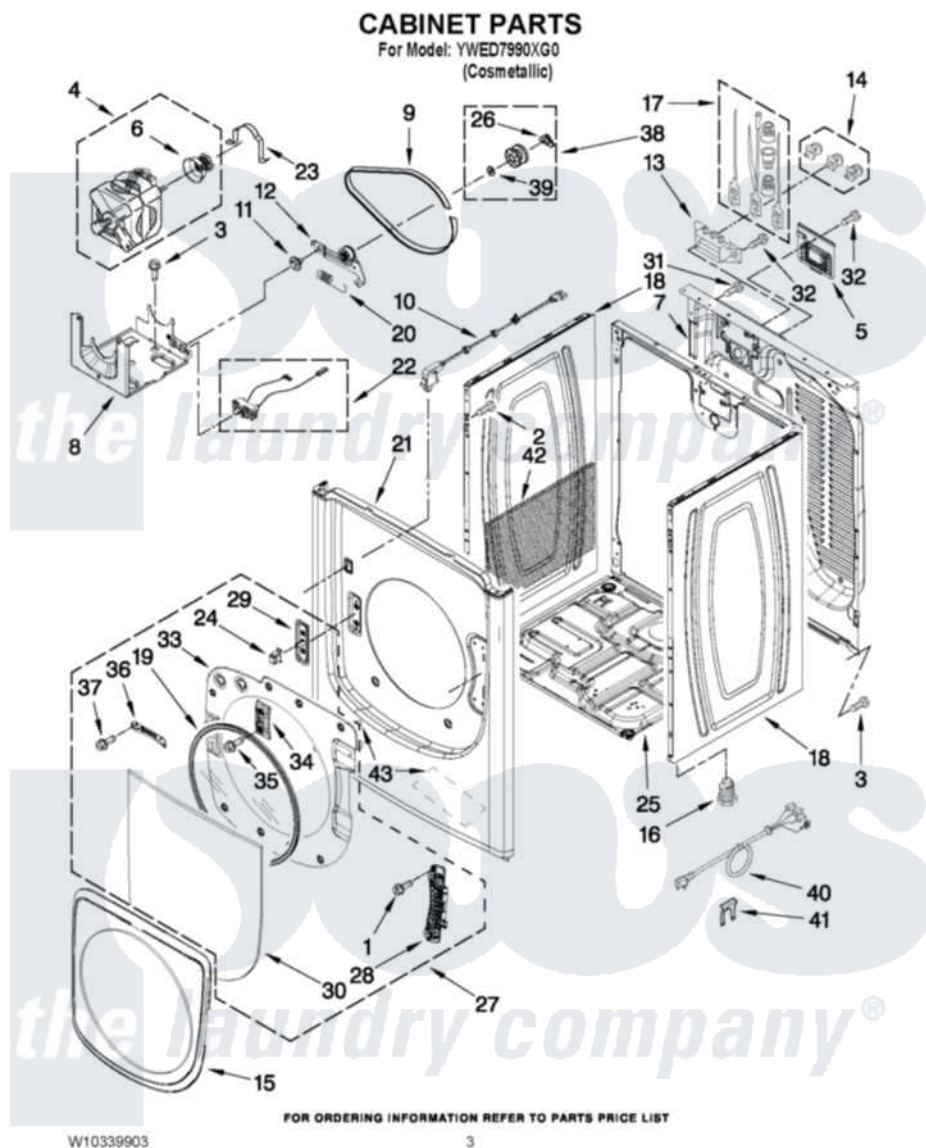

Whirlpool YWED7990XG0 02 - CABINET PARTS

Whirlpool [Residential Whirlpool YWED7990XG0 Dryer Parts](#) Parts Diagram 02 - CABINET PARTS
Click on the part number to view part

Item	Original Part Number	Replaced By	Status	Part Description
1	W10301602			Screw, M5-0.5 X 10
2	343641	681414		Screw, 10AB X 1/2
3	693995			Screw, Hex Head
4	8538263	279787		Motor-Drve
5	W10316167			Cover,
6	8578220			Pulley, Motor
7	W10285822			Panel, Rear
8	W10242878			Bracket, Motor Mounting
9	3387610	661570		Belt
10	W10296342			Door Switch Assembly
11	3389420			Retainer-Idler 1/4-20 X 1/16
12	3388674	W10118756		Idler Bracket
13	3397659			Block, Terminal
14	279393			Terminal Block Screw Kit
15	W10285780			Door Outer Assembly
16	3392100	49621		Feet-Leveling

NI	279810		Foot-Optional
17	279318		Terminal Tinned And Brass Panel
18	W10285809		Panel, Side
19	W10272397	W10329710	Door Catch Assembly
20	3387374		Spring, Idler
21	W10285788		Panel, Front
22	W10246525	W10314253	Switch, Assembly Broken Belt
23	660658		Clamp, Motor Mounting 343481 685441
24	W10208401		Spring Catch Assembly
25	8565046		(BROKEN BELT BASE, CABINET SWITCH)
26	690997		Washer, Thrust
27	W10285792		Door Inner Assembly
28	W10285801		Hinge, Door Assembly
29	W10278915		Strike, Door
30	W10208417		Window Inner Door
31	8533974	4331106	Screw, No.10-32 X 7/16
32	3390814	90767	Screw, 8A X 3/8 HeX Washer Head Tapping
33	W10285793		Door, Inner
34	W10278916		Bezel, Door Switch
35	W10301601		Screw
36	W10208252		Bracket, Glass
37	W10317717	Not Available	SCREW, 10-16 X 1/2
38	3388672	279640	Pulley-ldr
39	W10121334		Washer, Thrust
40	8529008	Not Available	HARNES, WIRING
41	694415		Clip, Strain Relief
42	W10123956		Dampening Panel
43	W10123957		Dapening Panels