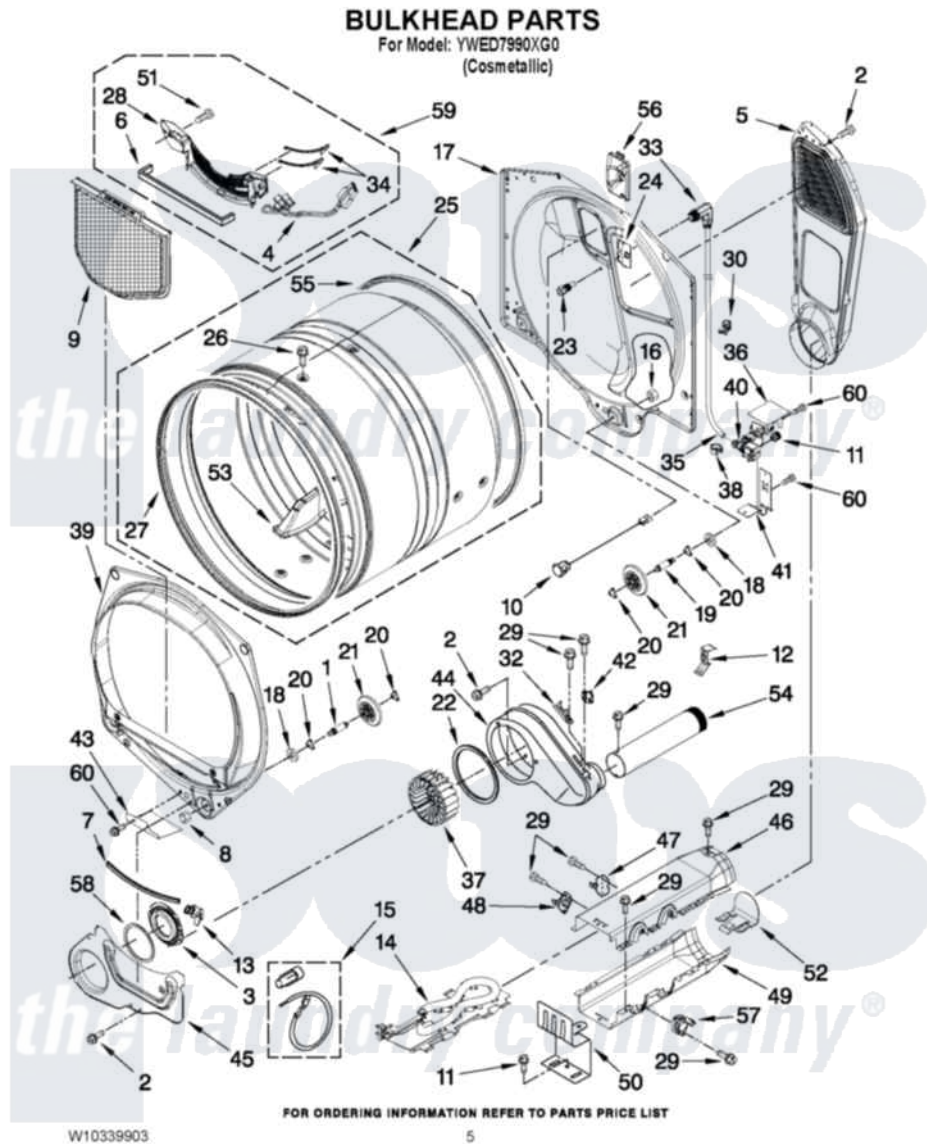

Whirlpool YWED7990XG0 03 - BULKHEAD PARTS

Whirlpool Residential Whirlpool YWED7990XG0 Dryer Parts Parts Diagram 03 - BULKHEAD PARTS
Click on the part number to view part

Item	Original Part Number	Replaced By	Status	Part Description
1	8575324	W10359271		Shaft, Drum Roller Threads
2	3390647	488729		Screw
3	W10211901			Collar Assembly
4	W10298258			Harness, Sensor
5	697354	3387911		Duct-Air
6	W10211950			Seal, Outlet Housing
7	3387242			Seal, Front Panel
8	3934666	W10080210		Nut, 3/8 X 16
9	W10211906	W10370972		Lint, Screen
10	W10211948			Drum Light Assembly-Led
11	W10044605			Coupling, Hose
12	8572105			Retainer, Toe Panel
13	W10306123			Clip, Lint Duct
14	8544771			Heater Element
15	279457			Wire Kit, Terminal
16	W10001120	W10080190		Nut, 3/8-16