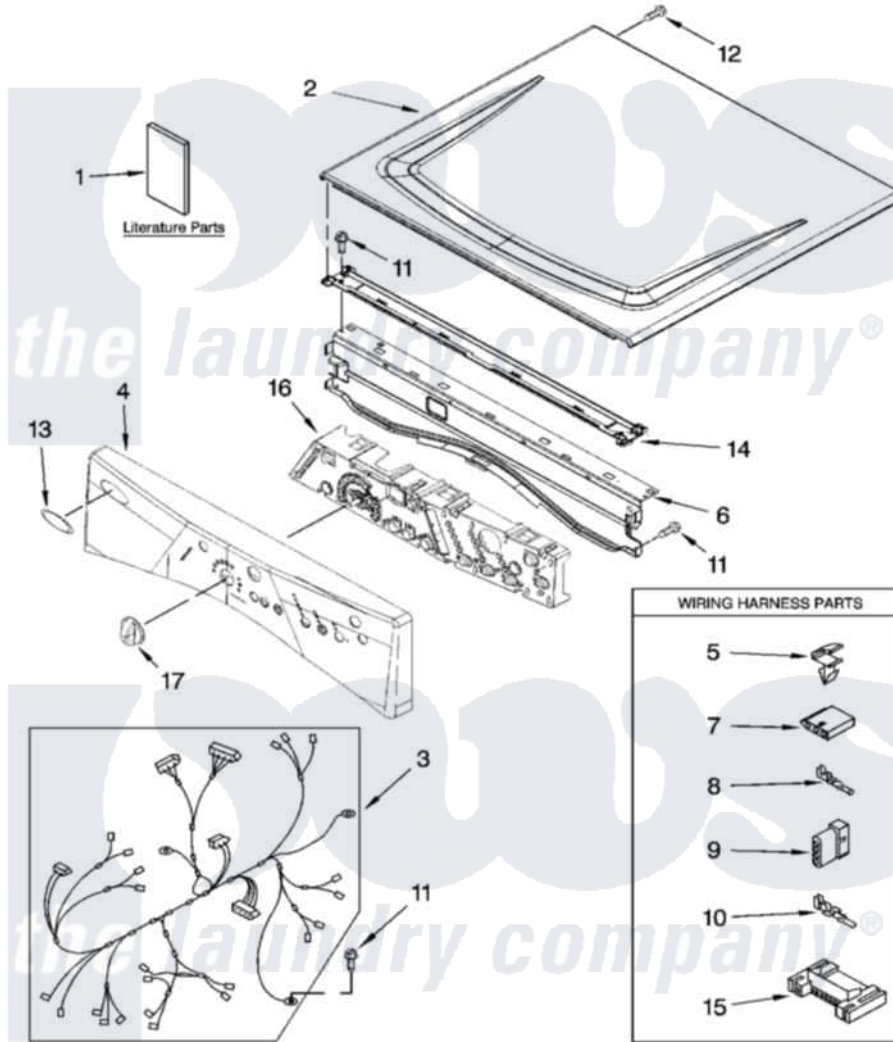

Whirlpool YWED8300SB0 01 - TOP AND CONSOLE PARTS

TOP AND CONSOLE PARTS

27" Electric Dryer

For Model: YWED8300SW0, YWED8300SB0
(White) (Black)

6-07 Printed in U.S.A. (LT)

1

Part No. 8181074 Rev. B

Whirlpool [Residential Whirlpool YWED8300SB0 Dryer Parts](#) Parts Diagram 01 - TOP AND CONSOLE PARTS
Click on the part number to view part

Item	Original Part Number	Replaced By	Status	Part Description
1	8578901		Not Available	Use & Care Guide
"	8578834		Not Available	Tech Sheet
"	8578904		Not Available	Guide, Quick Start
2	8563730	W10336080		Top
"	W10129703			Top
3	W10110974		Not Available	Harness, Main
4	W10099598			Panel, Console
"	W10099631			Panel, Console
5	3394427			Clip-Harness
6	8565237			Bracket, Console
7	353424			Plug, Terminal
8	94614			Terminal
9	3936144			Do-It-Yourself Repair Manuals
10	94613	596797		Terminal
11	3390647	488729		Screw
12	3400238			Screw, 2-28 X 1/2

13	W10117943	8303811	Badge, Assembly
14	8574968		Screw, 10-16 X 1/2
15	3395683		Receptacle, Multi-Terminal
16	8571955		Assembly, User Interface
17	8574963		Knob, Control
"	W10129067		Knob, Control