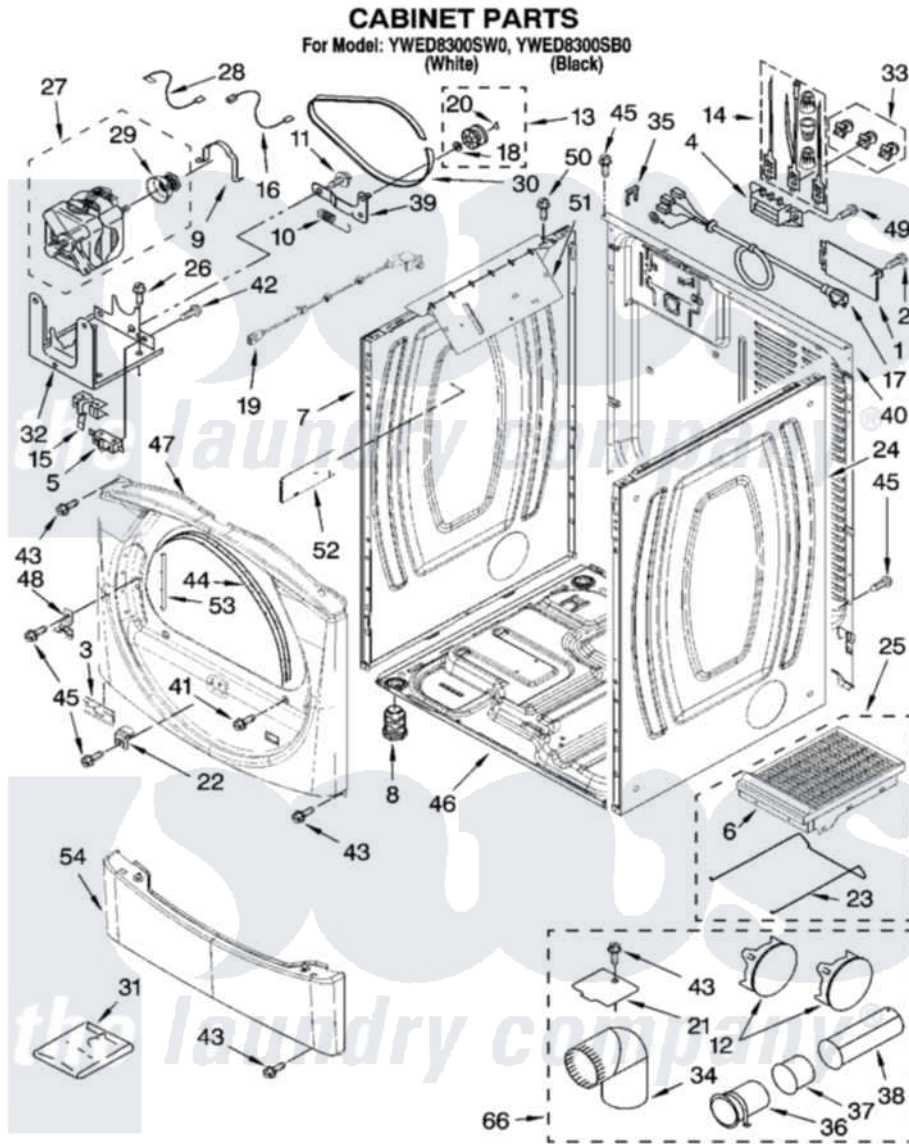

Whirlpool YWED8300SB0 02 - CABINET PARTS

8181074

3

Whirlpool [Residential Whirlpool YWED8300SB0 Dryer Parts](#) Parts Diagram 02 - CABINET PARTS
 Click on the part number to view part

Item	Original Part Number	Replaced By	Status	Part Description
1	8576583	W10119283		Cover, Terminal Block
2	3390814	90767		Screw, 8A X 3/8 HeX Washer Head Tapping
3	8519459			Clip, Toe Panel
4	3397659			Block, Terminal
5	3394881	279782		Switch-Lid
6	8521959	W10121663		Dryer Rack
7	8565054			Panel, Side
"	W10112962			Panel, Side
8	3392100	49621		Feet-Leveling
"	279810			Foot-Optional
9	660658			Clamp, Motor Mounting 343481 685441
10	3387374			Spring, Idler
11	3389420			Retainer-Idler 1/4-20 X 1/16
12	697750	W10470674		Dryer Exhaust Kit
13	3388672	279640		Pulley-ldr