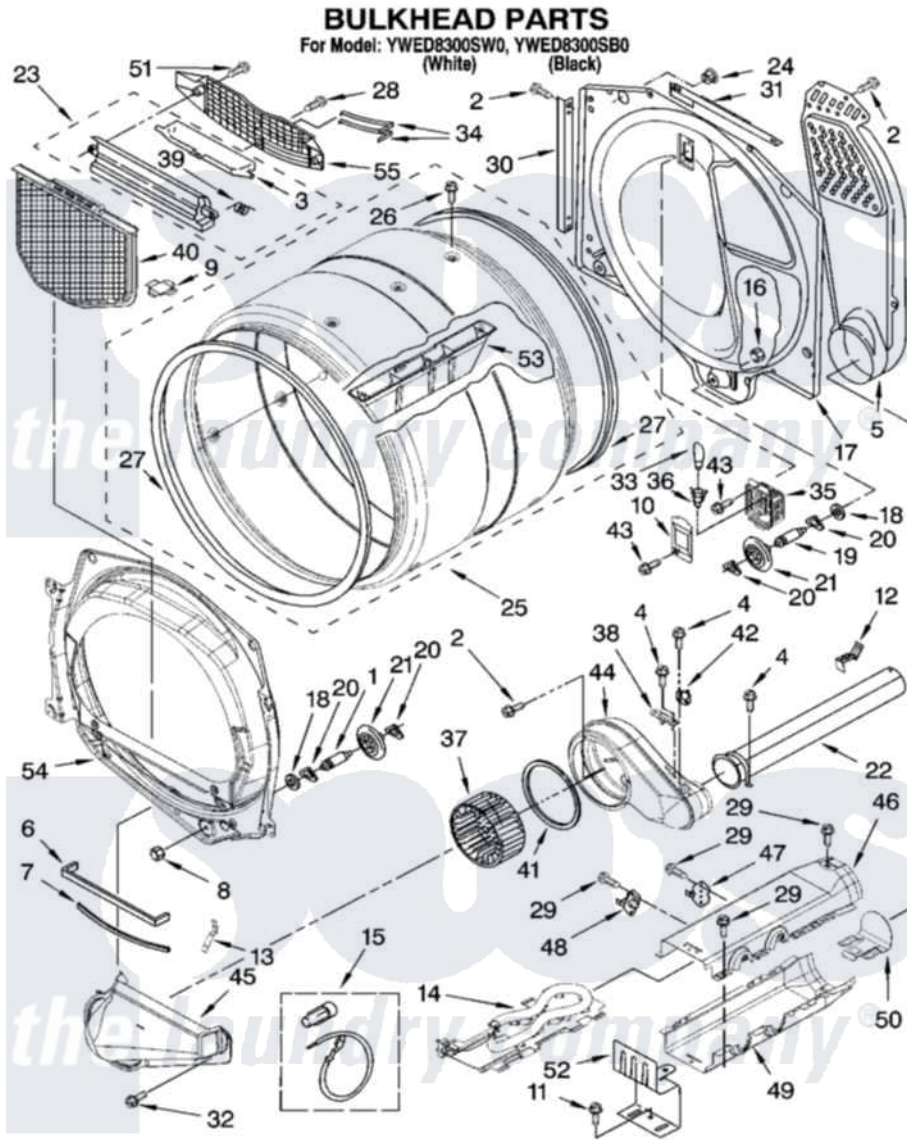

Whirlpool YWED8300SB0 03 - BULKHEAD PARTS

8181074

5

Whirlpool Residential Whirlpool YWED8300SB0 Dryer Parts Parts Diagram 03 - BULKHEAD PARTS
 Click on the part number to view part

Item	Original Part Number	Replaced By	Status	Part Description
1	8575324	W10359271		Shaft, Drum Roller Threads
2	3390647	488729		Screw
3	8563758			Door, Lint Screen
4	8533971	90767		Screw, 8A X 3/8 HeX Washer Head Tapping
5	697354	3387911		Duct-Air
6	697813			Seal, Outlet Housing
7	697814	697813		Seal, Outlet Housing
8	3934666	W10080210		Nut, 3/8 X 16
9	8066086			Plug, Drum Hole
10	3402841	8532165		Lens, Drum Light
11	693995			Screw, Hex Head
12	8572105			Retainer, Toe Panel
13	8066208			Clip-Exhaust
14	8544771			Heater Element
15	279457			Wire Kit, Terminal
16	W10001120	W10080190		Nut, 3/8-16