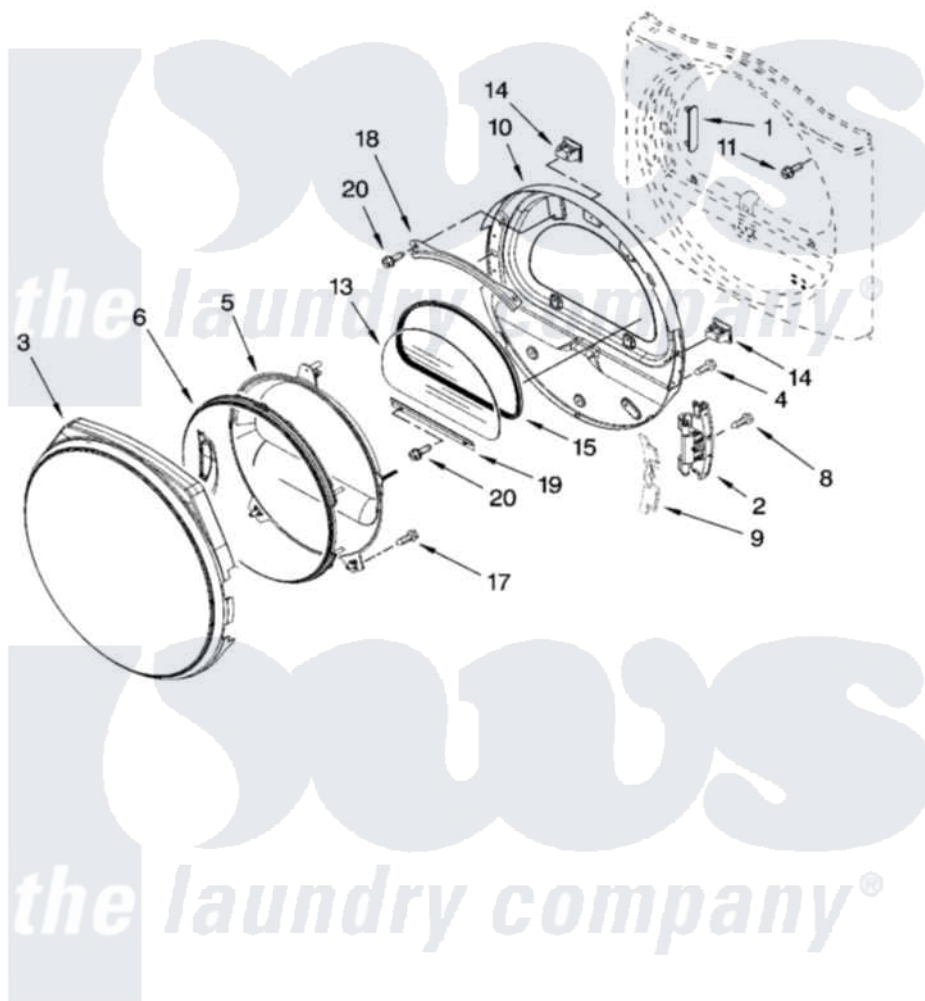

Whirlpool YWED8300SB0 04 - DOOR PARTS, OPTIONAL PARTS (NOT INCLUDED)

DOOR PARTS
 For Model: YWED8300SW0, YWED8300SB0
 (White) (Black)

8181074

7

Whirlpool [Residential Whirlpool YWED8300SB0 Dryer Parts](#) Parts Diagram 04 - DOOR PARTS, OPTIONAL PARTS (NOT INCLUDED)

[Click on the part number to view part](#)

Item	Original Part Number	Replaced By	Status	Part Description
1	8565119			Label, Hinge Hole Cover
2	8578887			Door Hinge Assembly
3	8571836			Door Ring
"	W10129706			Door Ring
4	8534044			Screw, 8-18 X 1/2
5	W10108900			Door Intermediate Stationary
"	W10129704			Door Intermediate Stationary
6	W10044180			Door Intermediate Stationary
8	W10017850	280203		Screw-Kit
9	8571839			Cover, Hinge
"	W10129722			Cover, Hinge
10	8578933	W10164062		Door Assembly
11	355515			Screw, 8-18 X 11/16
13	8565117	W10286878		Window
14	690081	279570		Latch

15	8579663		Seal, Window
17	8534022		Screw, 8-18 X 1/16
18	8519356		Retainer-Window
19	8519354		Retainer-Window
20	3393258	3373329D	Screw
	72017		Paint, Touch-Up
"	72302	Not Available	PAINT, TOUCH-UP (1/2oz.) (Black)
"	350930		Paint, Pressurized Spray B
"	786020	Not Available	PAINT, PRESSURIZED SPRAY (12 oz.) (Black)
"	350938		Paint, Pressurized Spray B
"	BLANK	Not Available	ACCESSORY PARTS
"	8529894	346764	Kit, Hold Down
"	8522199		Accessory Parts
"	80047		PAINT, BULK (1 QT.) (KIT, DRYER REPAIR)