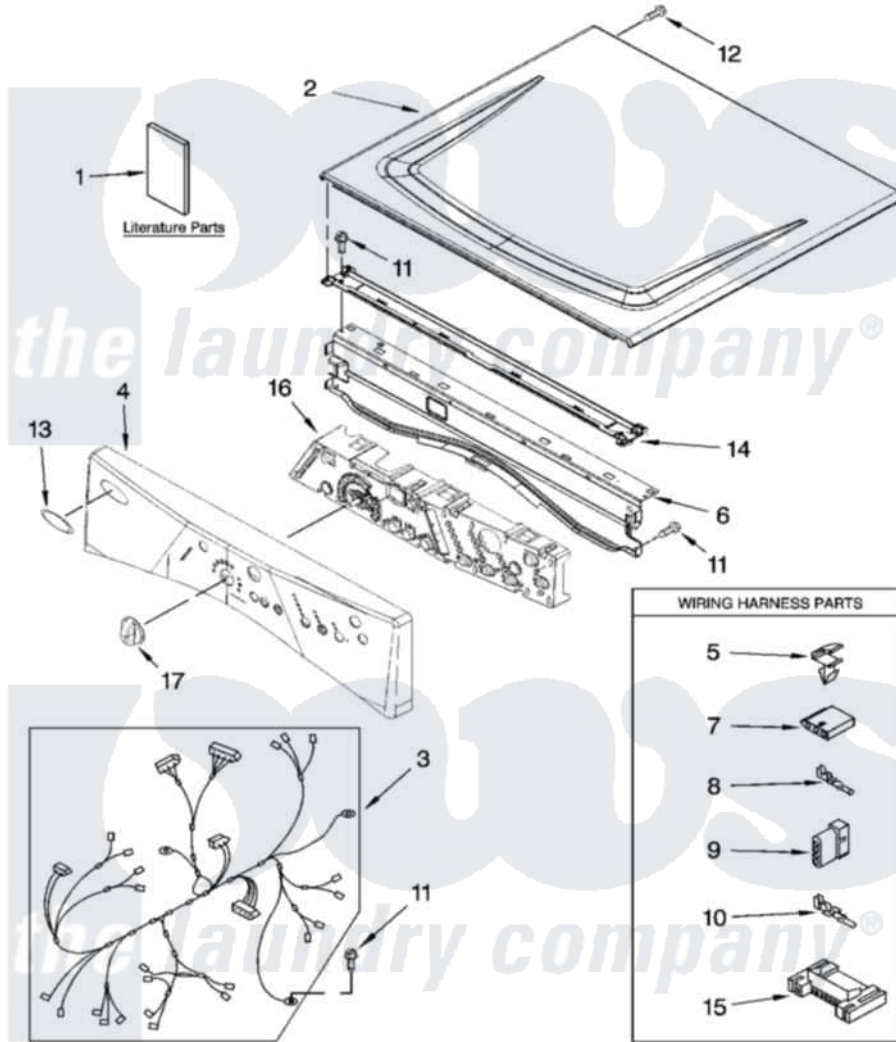

Whirlpool YWED8300SB1 01 - TOP AND CONSOLE PARTS

TOP AND CONSOLE PARTS

For Model: YWED8300SW1, YWED8300SB1
(White) (Black)

27" Electric Dryer

8-07 Printed in U.S.A. (LT)

1

Part No. W10159743 Rev. A

Whirlpool [Residential Whirlpool YWED8300SB1 Dryer Parts](#) Parts Diagram 01 - TOP AND CONSOLE PARTS
Click on the part number to view part

Item	Original Part Number	Replaced By	Status	Part Description
1	8578901		Not Available	Use & Care Guide
"	8578834		Not Available	Tech Sheet
"	8578904		Not Available	Guide, Quick Start
2	8563730	W10336080		Top
"	W10129703			Top
3	W10110974		Not Available	Harness, Main
4	W10099598			Panel, Console
"	W10099631			Panel, Console
5	3394427			Clip-Harness
6	8565237			Bracket, Console
7	353424			Plug, Terminal
8	94614			Terminal
9	3936144			Do-It-Yourself Repair Manuals
10	94613	596797		Terminal
11	3390647	488729		Screw
12	3400238			Screw, 2-28 X 1/2

13	W10117943	8303811	Badge, Assembly
14		8574968	Screw, 10-16 X 1/2
15		3395683	Receptacle, Multi-Terminal
16		8571955	Assembly, User Interface
17		8574963	Knob, Control
"		W10129067	Knob, Control