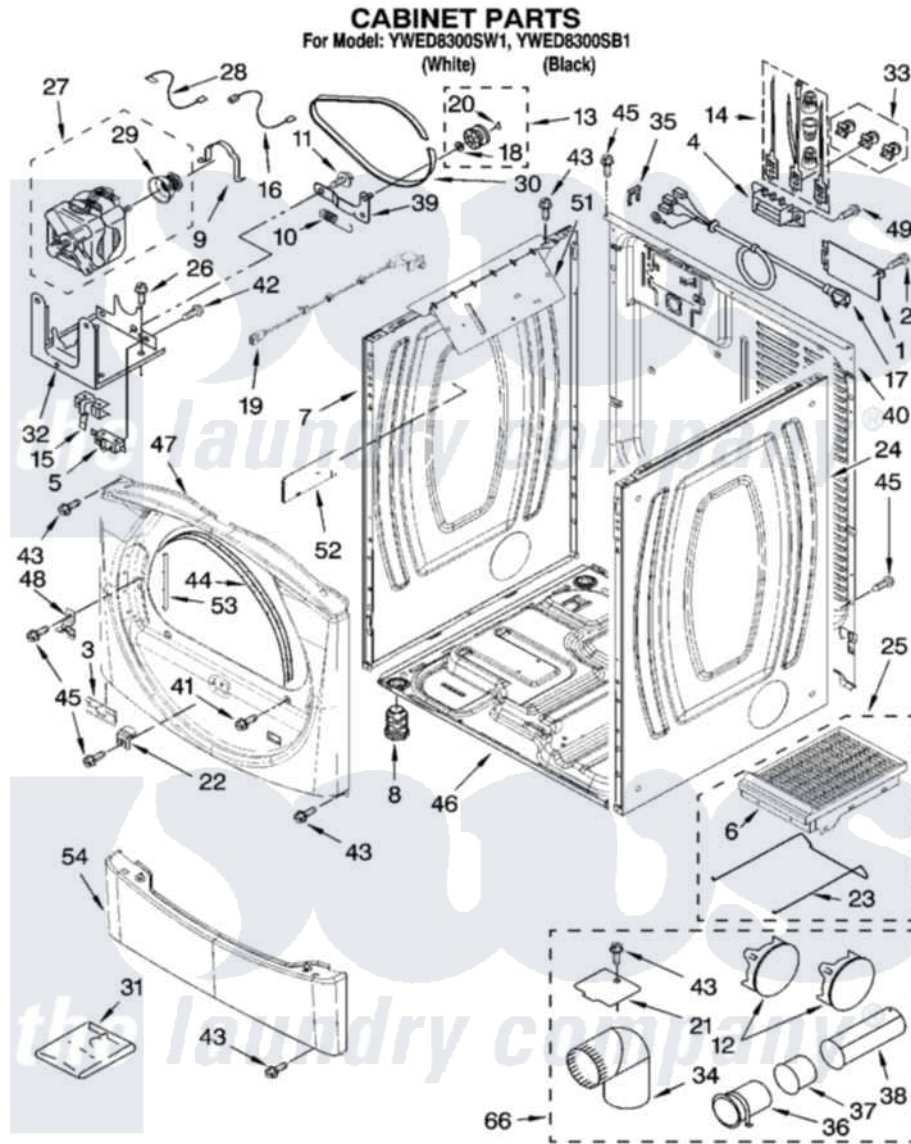

# Whirlpool YWED8300SB1 02 - CABINET PARTS

W10159743

3

Whirlpool [Residential Whirlpool YWED8300SB1 Dryer Parts](#) Parts Diagram 02 - CABINET PARTS  
Click on the part number to view part

Item	Original Part Number	Replaced By	Status	Part Description
1	8576583	<a href="#">W10119283</a>		Cover, Terminal Block
2	3390814	<a href="#">90767</a>		Screw, 8A X 3/8 HeX Washer Head Tapping
3	<a href="#">8519459</a>			Clip, Toe Panel
4	<a href="#">3397659</a>			Block, Terminal
5	3394881	<a href="#">279782</a>		Switch-Lid
6	8521959	<a href="#">W10121663</a>		Dryer Rack
7	<a href="#">8565054</a>			Panel, Side
"	<a href="#">W10112962</a>			Panel, Side
8	3392100	<a href="#">49621</a>		Feet-Leveling
"	<a href="#">279810</a>			Foot-Optional
9	<a href="#">660658</a>			Clamp, Motor Mounting 343481 685441
10	<a href="#">3387374</a>			Spring, Idler
11	<a href="#">3389420</a>			Retainer-Idler 1/4-20 X 1/16
12	697750	<a href="#">W10470674</a>		Dryer Exhaust Kit
13	3388672	<a href="#">279640</a>		Pulley-ldr